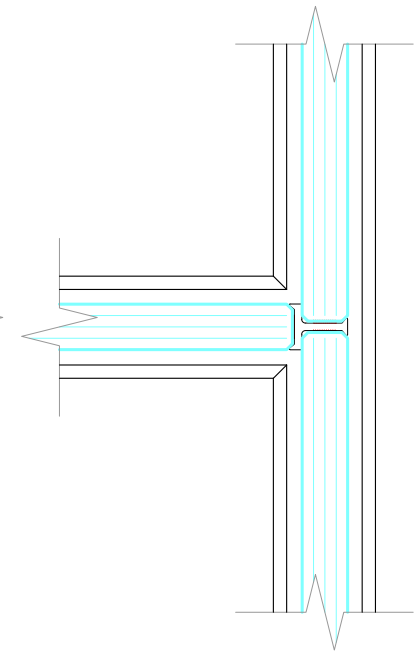

P 30

SPIRALIS

CONTENTS:

PAGE 1 - GLAZING PARTITION VERTICAL SECTION

PAGE 1 - PIVOT DOORS VERTICAL SECTIONS

PAGE 1 - TECH PANEL VERTICAL SECTION

PAGE 2 - GLAZING PARTITION HORIZONTAL JUNCTIONS

PAGE 3 - PIVOT DOORS HORIZONTAL SECTIONS

PAGE 3 - TECH PANEL HORIZONTAL SECTION

SINGLE GLAZED
10mm, 10.8mm, 12mm & 12.8mm GLASS

FRAMELESS SINGLE GLAZED PIVOT DOOR
10mm, 12mm GLASS
FLOOR CLOSER IF REQUIRED

SOLID PIVOT DOOR
44mm LEAF
FLOOR CLOSER IF REQUIRED

TECH PANEL
TYPICAL SOLID TECH PANEL

STANDARD WALL ABUTMENT

GLASS CORNER JOINT
POLYCARB CORNER JOINT

GLASS CORNER JOINT
ALUMINIUM CORNER JOINING STRIP

GLASS CORNER JOINT
MITRED & TAPED JOINT

GLASS STRAIGHT JOINT
POLYCARB STRAIGHT JOINT

GLASS STRAIGHT JOINT
ALUMINIUM STRAIGHT JOINING STRIP

GLASS STRAIGHT JOINT
TAPED JOINT

INTEGRATED WALL ABUTMENT

GLASS 3 WAY JUNCTION
POLYCARB 3 WAY JUNCTION

GLASS 3 WAY JUNCTION
TAPED JOINT

FRAMELESS SINGLE GLAZED PIVOT DOOR