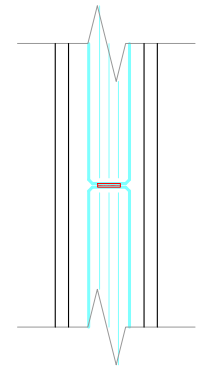

P 30

SPIRALIS

CONTENTS:

PAGE 1 - GLAZING PARTITION VERTICAL SECTION

PAGE 1 - PIVOT DOORS VERTICAL SECTIONS

PAGE 1 - TECH PANEL VERTICAL SECTION

PAGE 2 - GLAZING PARTITION HORIZONTAL JUNCTIONS

PAGE 3 - PIVOT DOORS HORIZONTAL SECTIONS

PAGE 3 - TECH PANEL HORIZONTAL SECTION

SINGLE GLAZED
10mm, 10.8mm, 12mm & 12.8mm GLASS

FRAMELESS SINGLE GLAZED PIVOT DOOR
10mm, 12mm GLASS
FLOOR CLOSER IF REQUIRED

SOLID PIVOT DOOR
44mm LEAF
FLOOR CLOSER IF REQUIRED

TECH PANEL
TYPICAL SOLID TECH PANEL

STANDARD WALL ABUTMENT

GLASS CORNER JOINT
POLYCARB CORNER JOINT

GLASS CORNER JOINT
ALUMINIUM CORNER JOINING STRIP

GLASS CORNER JOINT
MITRED & TAPED JOINT

GLASS STRAIGHT JOINT
POLYCARB STRAIGHT JOINT

GLASS STRAIGHT JOINT
ALUMINIUM STRAIGHT JOINING STRIP

GLASS STRAIGHT JOINT
TAPED JOINT

INTEGRATED WALL ABUTMENT

GLASS 3 WAY JUNCTION
POLYCARB 3 WAY JUNCTION

GLASS 3 WAY JUNCTION
TAPED JOINT

FRAMELESS SINGLE GLAZED PIVOT DOOR