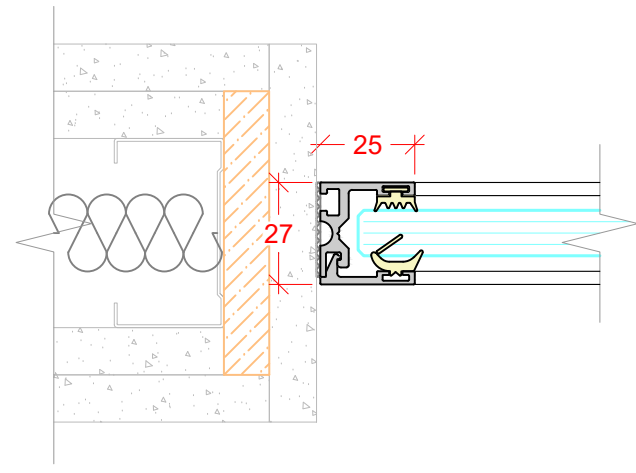

P 30

SPIRALIS

CONTENTS:

PAGE 1 - GLAZING PARTITION VERTICAL SECTION

PAGE 1 - PIVOT DOORS VERTICAL SECTIONS

PAGE 1 - TECH PANEL VERTICAL SECTION

PAGE 2 - GLAZING PARTITION HORIZONTAL JUNCTIONS

PAGE 3 - PIVOT DOORS HORIZONTAL SECTIONS

PAGE 3 - TECH PANEL HORIZONTAL SECTION

SINGLE GLAZED
10mm, 10.8mm, 12mm & 12.8mm GLASS

FRAMELESS SINGLE GLAZED PIVOT DOOR
10mm, 12mm GLASS
FLOOR CLOSER IF REQUIRED

SOLID PIVOT DOOR
44mm LEAF
FLOOR CLOSER IF REQUIRED

TECH PANEL
TYPICAL SOLID TECH PANEL

STANDARD WALL ABUTMENT

GLASS CORNER JOINT
POLYCARB CORNER JOINT

GLASS CORNER JOINT
ALUMINIUM CORNER JOINING STRIP

GLASS CORNER JOINT
MITRED & TAPED JOINT

GLASS STRAIGHT JOINT
POLYCARB STRAIGHT JOINT

GLASS STRAIGHT JOINT
ALUMINIUM STRAIGHT JOINING STRIP

GLASS STRAIGHT JOINT
TAPED JOINT

INTEGRATED WALL ABUTMENT

GLASS 3 WAY JUNCTION
POLYCARB 3 WAY JUNCTION

GLASS 3 WAY JUNCTION
TAPED JOINT

FRAMELESS SINGLE GLAZED PIVOT DOOR