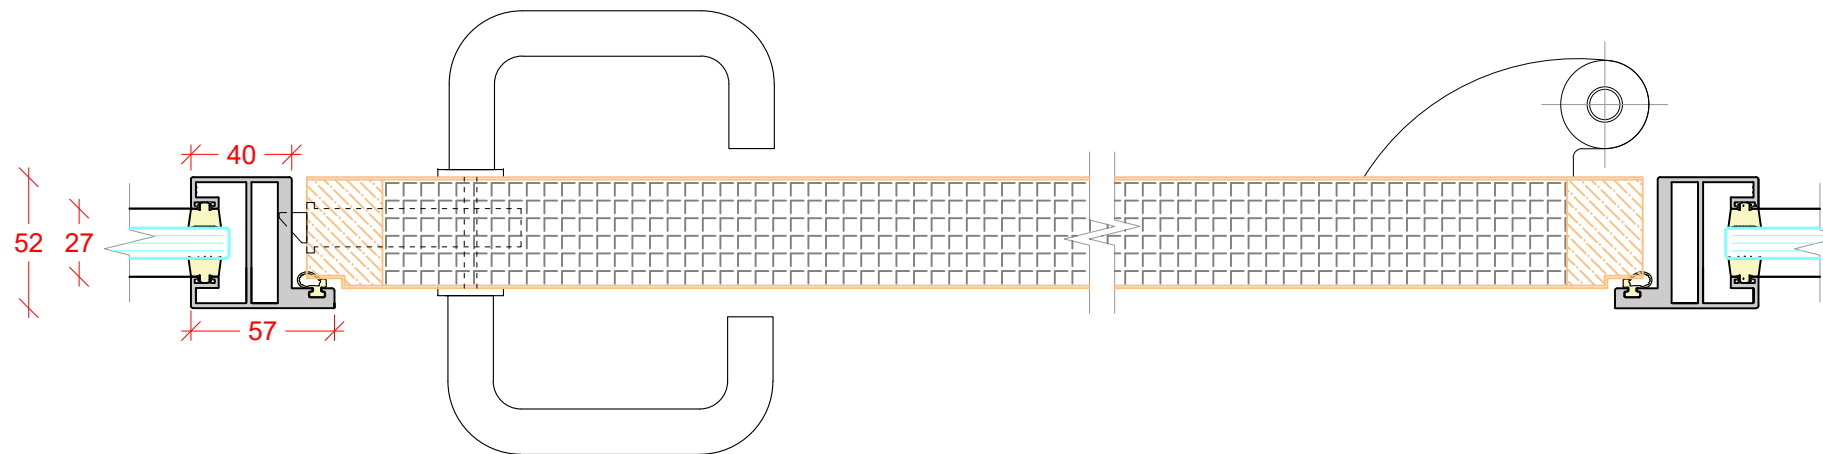

TECH PANEL
TYPICAL SOLID TECH PANEL

STANDARD WALL ABUTMENT

GLASS CORNER JOINT
POLYCARB CORNER JOINT

GLASS CORNER JOINT
ALUMINIUM CORNER JOINING STRIP

GLASS CORNER JOINT
MITRED & TAPED JOINT

GLASS STRAIGHT JOINT
POLYCARB STRAIGHT JOINT

GLASS STRAIGHT JOINT
ALUMINIUM STRAIGHT JOINING STRIP

GLASS STRAIGHT JOINT
TAPED JOINT

INTEGRATED WALL ABUTMENT

GLASS 3 WAY JUNCTION
POLYCARB 3 WAY JUNCTION

GLASS 3 WAY JUNCTION
TAPED JOINT

FRAMELESS SINGLE GLAZED PIVOT DOOR

10mm, 12mm GLASS
FLOOR CLOSER IF REQUIRED

SOLID PIVOT DOOR

44mm LEAF
FLOOR CLOSER IF REQUIRED

TECH PANEL

TYPICAL SOLID TECH PANEL