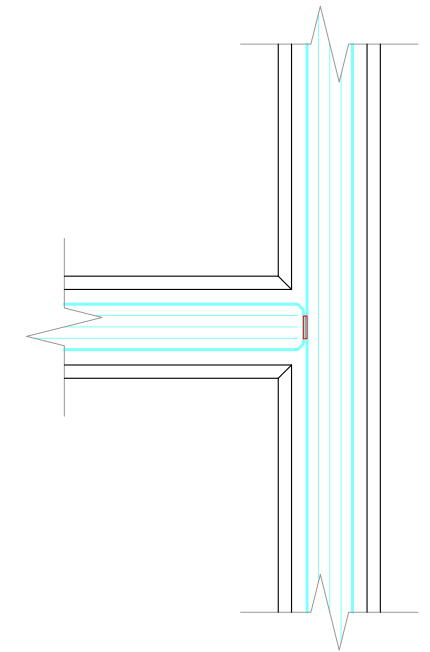

P 30

SPIRALIS

CONTENTS:

PAGE 1 - GLAZING PARTITION VERTICAL SECTION

PAGE 1 - PIVOT DOORS VERTICAL SECTIONS

PAGE 1 - TECH PANEL VERTICAL SECTION

PAGE 2 - GLAZING PARTITION HORIZONTAL JUNCTIONS

PAGE 3 - PIVOT DOORS HORIZONTAL SECTIONS

TECH PANEL
TYPICAL SOLID TECH PANEL

STANDARD WALL ABUTMENT

GLASS CORNER JOINT
POLYCARB CORNER JOINT

GLASS CORNER JOINT
ALUMINIUM CORNER JOINING STRIP

GLASS CORNER JOINT
MITRED & TAPED JOINT

GLASS STRAIGHT JOINT
POLYCARB STRAIGHT JOINT

GLASS STRAIGHT JOINT
ALUMINIUM STRAIGHT JOINING STRIP

GLASS STRAIGHT JOINT
TAPED JOINT

INTEGRATED WALL ABUTMENT

GLASS 3 WAY JUNCTION
POLYCARB 3 WAY JUNCTION

GLASS 3 WAY JUNCTION
TAPED JOINT

FRAMELESS SINGLE GLAZED PIVOT DOOR

10mm, 12mm GLASS
FLOOR CLOSER IF REQUIRED

SOLID PIVOT DOOR

44mm LEAF
FLOOR CLOSER IF REQUIRED

TECH PANEL

TYPICAL SOLID TECH PANEL