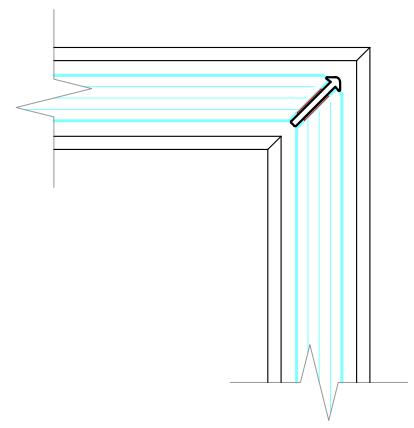

P 30

SPIRALIS

CONTENTS:

PAGE 1 - GLAZING PARTITION VERTICAL SECTION

PAGE 1 - PIVOT DOORS VERTICAL SECTIONS

PAGE 1 - TECH PANEL VERTICAL SECTION

PAGE 2 - GLAZING PARTITION HORIZONTAL JUNCTIONS

PAGE 3 - PIVOT DOORS HORIZONTAL SECTIONS

PAGE 3 - TECH PANEL HORIZONTAL SECTION

SINGLE GLAZED
10mm, 10.8mm, 12mm & 12.8mm GLASS

FRAMELESS SINGLE GLAZED PIVOT DOOR
10mm, 12mm GLASS
FLOOR CLOSER IF REQUIRED

SOLID PIVOT DOOR
44mm LEAF
FLOOR CLOSER IF REQUIRED

TECH PANEL
TYPICAL SOLID TECH PANEL

STANDARD WALL ABUTMENT

GLASS CORNER JOINT
POLYCARB CORNER JOINT

GLASS CORNER JOINT
ALUMINIUM CORNER JOINING STRIP

GLASS CORNER JOINT
MITRED & TAPED JOINT

GLASS STRAIGHT JOINT
POLYCARB STRAIGHT JOINT

GLASS STRAIGHT JOINT
ALUMINIUM STRAIGHT JOINING STRIP

GLASS STRAIGHT JOINT
TAPED JOINT

INTEGRATED WALL ABUTMENT

GLASS 3 WAY JUNCTION
POLYCARB 3 WAY JUNCTION

GLASS 3 WAY JUNCTION
TAPED JOINT

FRAMELESS SINGLE GLAZED PIVOT DOOR