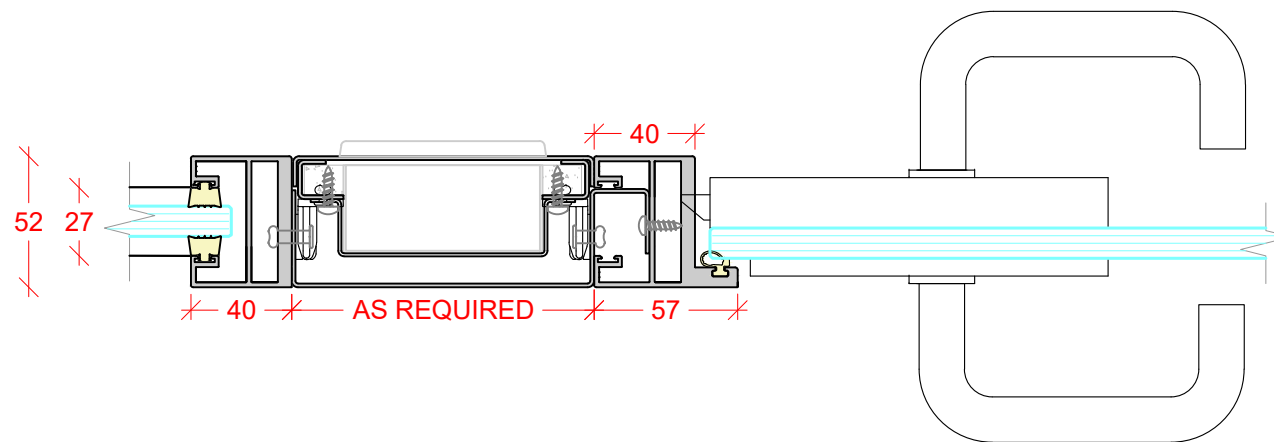

TECH PANEL
TYPICAL SOLID TECH PANEL

STANDARD WALL ABUTMENT

GLASS CORNER JOINT
POLYCARB CORNER JOINT

GLASS CORNER JOINT
ALUMINIUM CORNER JOINING STRIP

GLASS CORNER JOINT
MITRED & TAPED JOINT

GLASS STRAIGHT JOINT
POLYCARB STRAIGHT JOINT

GLASS STRAIGHT JOINT
ALUMINIUM STRAIGHT JOINING STRIP

GLASS STRAIGHT JOINT
TAPED JOINT

INTEGRATED WALL ABUTMENT

GLASS 3 WAY JUNCTION
POLYCARB 3 WAY JUNCTION

GLASS 3 WAY JUNCTION
TAPED JOINT

FRAMELESS SINGLE GLAZED PIVOT DOOR

10mm, 12mm GLASS
FLOOR CLOSER IF REQUIRED

SOLID PIVOT DOOR

44mm LEAF
FLOOR CLOSER IF REQUIRED

TECH PANEL

TYPICAL SOLID TECH PANEL