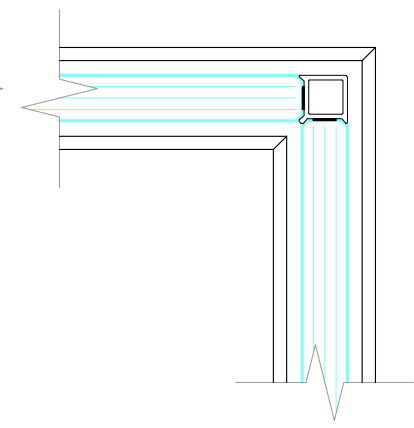

P 30

SPIRALIS

CONTENTS:

PAGE 1 - GLAZING PARTITION VERTICAL SECTION

PAGE 1 - PIVOT DOORS VERTICAL SECTIONS

PAGE 1 - TECH PANEL VERTICAL SECTION

PAGE 2 - GLAZING PARTITION HORIZONTAL JUNCTIONS

PAGE 3 - PIVOT DOORS HORIZONTAL SECTIONS

PAGE 3 - TECH PANEL HORIZONTAL SECTION

SINGLE GLAZED
10mm, 10.8mm, 12mm & 12.8mm GLASS

FRAMELESS SINGLE GLAZED PIVOT DOOR
10mm, 12mm GLASS
FLOOR CLOSER IF REQUIRED

SOLID PIVOT DOOR
44mm LEAF
FLOOR CLOSER IF REQUIRED

TECH PANEL
TYPICAL SOLID TECH PANEL

STANDARD WALL ABUTMENT

GLASS CORNER JOINT
POLYCARB CORNER JOINT

GLASS CORNER JOINT
ALUMINIUM CORNER JOINING STRIP

GLASS CORNER JOINT
MITRED & TAPED JOINT

GLASS STRAIGHT JOINT
POLYCARB STRAIGHT JOINT

GLASS STRAIGHT JOINT
ALUMINIUM STRAIGHT JOINING STRIP

GLASS STRAIGHT JOINT
TAPED JOINT

INTEGRATED WALL ABUTMENT

GLASS 3 WAY JUNCTION
POLYCARB 3 WAY JUNCTION

GLASS 3 WAY JUNCTION
TAPED JOINT

FRAMELESS SINGLE GLAZED PIVOT DOOR