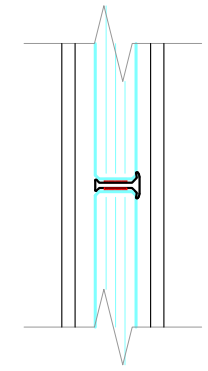

P 30

SPIRALIS

CONTENTS:

PAGE 1 - GLAZING PARTITION VERTICAL SECTION

PAGE 1 - PIVOT DOORS VERTICAL SECTIONS

PAGE 1 - TECH PANEL VERTICAL SECTION

PAGE 2 - GLAZING PARTITION HORIZONTAL JUNCTIONS

PAGE 3 - PIVOT DOORS HORIZONTAL SECTIONS

PAGE 3 - TECH PANEL HORIZONTAL SECTION

SINGLE GLAZED
10mm, 10.8mm, 12mm & 12.8mm GLASS

FRAMELESS SINGLE GLAZED PIVOT DOOR
10mm, 12mm GLASS
FLOOR CLOSER IF REQUIRED

SOLID PIVOT DOOR
44mm LEAF
FLOOR CLOSER IF REQUIRED

TECH PANEL
TYPICAL SOLID TECH PANEL

STANDARD WALL ABUTMENT

GLASS CORNER JOINT
POLYCARB CORNER JOINT

GLASS CORNER JOINT
ALUMINIUM CORNER JOINING STRIP

GLASS CORNER JOINT
MITRED & TAPED JOINT

GLASS STRAIGHT JOINT
POLYCARB STRAIGHT JOINT

GLASS STRAIGHT JOINT
ALUMINIUM STRAIGHT JOINING STRIP

GLASS STRAIGHT JOINT
TAPED JOINT

INTEGRATED WALL ABUTMENT

GLASS 3 WAY JUNCTION
POLYCARB 3 WAY JUNCTION

GLASS 3 WAY JUNCTION
TAPED JOINT

FRAMELESS SINGLE GLAZED PIVOT DOOR