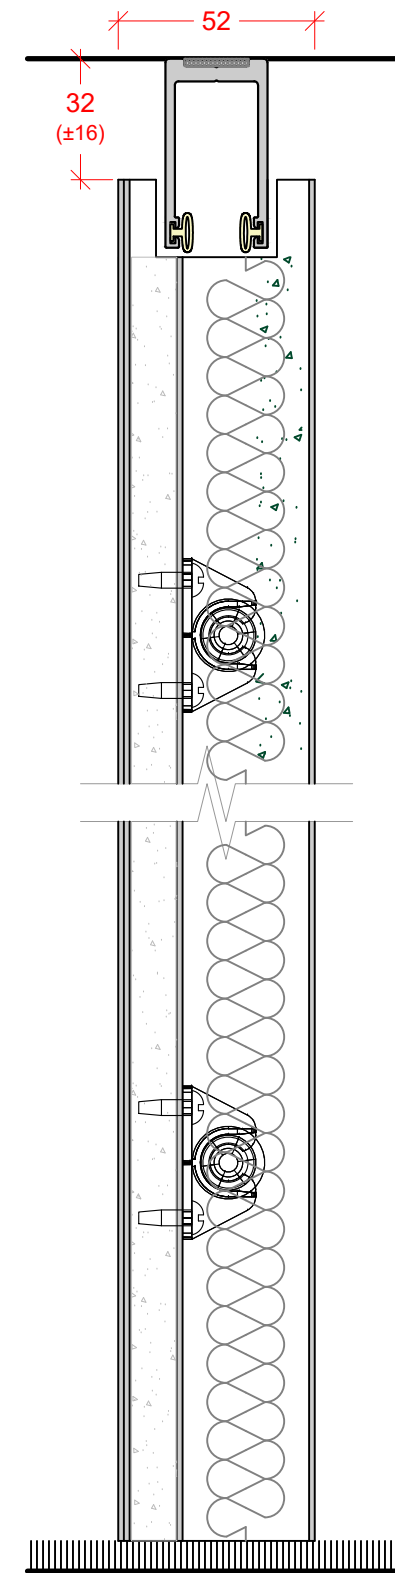

P 30

SPIRALIS

CONTENTS:

PAGE 1 - GLAZING PARTITION VERTICAL SECTION

PAGE 1 - PIVOT DOORS VERTICAL SECTIONS

PAGE 1 - TECH PANEL VERTICAL SECTION

PAGE 2 - GLAZING PARTITION HORIZONTAL JUNCTIONS

PAGE 3 - PIVOT DOORS HORIZONTAL SECTIONS

PAGE 3 - TECH PANEL HORIZONTAL SECTION

SINGLE GLAZED
10mm, 10.8mm, 12mm & 12.8mm GLASS

FRAMELESS SINGLE GLAZED PIVOT DOOR
10mm, 12mm GLASS
FLOOR CLOSER IF REQUIRED

SOLID PIVOT DOOR
44mm LEAF
FLOOR CLOSER IF REQUIRED

TECH PANEL
TYPICAL SOLID TECH PANEL

STANDARD WALL ABUTMENT

GLASS CORNER JOINT
POLYCARB CORNER JOINT

GLASS CORNER JOINT
ALUMINIUM CORNER JOINING STRIP

GLASS CORNER JOINT
MITRED & TAPED JOINT

GLASS STRAIGHT JOINT
POLYCARB STRAIGHT JOINT

GLASS STRAIGHT JOINT
ALUMINIUM STRAIGHT JOINING STRIP

GLASS STRAIGHT JOINT
TAPED JOINT

INTEGRATED WALL ABUTMENT

GLASS 3 WAY JUNCTION
POLYCARB 3 WAY JUNCTION

GLASS 3 WAY JUNCTION
TAPED JOINT

FRAMELESS SINGLE GLAZED PIVOT DOOR