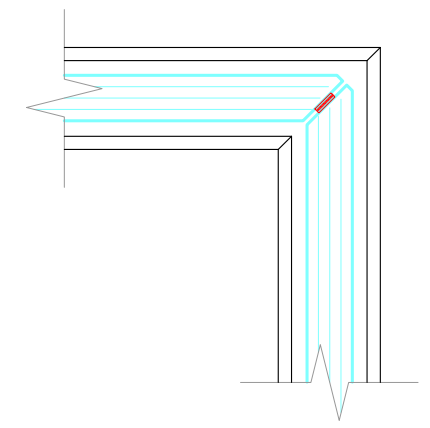

P 30

SPIRALIS

CONTENTS:

PAGE 1 - GLAZING PARTITION VERTICAL SECTION

PAGE 1 - PIVOT DOORS VERTICAL SECTIONS

PAGE 1 - TECH PANEL VERTICAL SECTION

PAGE 2 - GLAZING PARTITION HORIZONTAL JUNCTIONS

PAGE 3 - PIVOT DOORS HORIZONTAL SECTIONS

PAGE 3 - TECH PANEL HORIZONTAL SECTION

SINGLE GLAZED
10mm, 10.8mm, 12mm & 12.8mm GLASS

FRAMELESS SINGLE GLAZED PIVOT DOOR
10mm, 12mm GLASS
FLOOR CLOSER IF REQUIRED

SOLID PIVOT DOOR
44mm LEAF
FLOOR CLOSER IF REQUIRED

TECH PANEL
TYPICAL SOLID TECH PANEL

STANDARD WALL ABUTMENT

GLASS CORNER JOINT
POLYCARB CORNER JOINT

GLASS CORNER JOINT
ALUMINIUM CORNER JOINING STRIP

GLASS CORNER JOINT
MITRED & TAPED JOINT

GLASS STRAIGHT JOINT
POLYCARB STRAIGHT JOINT

GLASS STRAIGHT JOINT
ALUMINIUM STRAIGHT JOINING STRIP

GLASS STRAIGHT JOINT
TAPED JOINT

INTEGRATED WALL ABUTMENT

GLASS 3 WAY JUNCTION
POLYCARB 3 WAY JUNCTION

GLASS 3 WAY JUNCTION
TAPED JOINT

FRAMELESS SINGLE GLAZED PIVOT DOOR