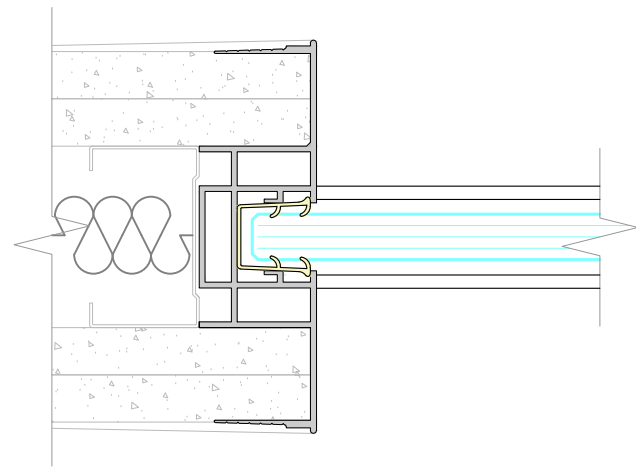

P 30

SPIRALIS

CONTENTS:

PAGE 1 - GLAZING PARTITION VERTICAL SECTION

PAGE 1 - PIVOT DOORS VERTICAL SECTIONS

PAGE 1 - TECH PANEL VERTICAL SECTION

PAGE 2 - GLAZING PARTITION HORIZONTAL JUNCTIONS

PAGE 3 - PIVOT DOORS HORIZONTAL SECTIONS

PAGE 3 - TECH PANEL HORIZONTAL SECTION

SINGLE GLAZED
10mm, 10.8mm, 12mm & 12.8mm GLASS

FRAMELESS SINGLE GLAZED PIVOT DOOR
10mm, 12mm GLASS
FLOOR CLOSER IF REQUIRED

SOLID PIVOT DOOR
44mm LEAF
FLOOR CLOSER IF REQUIRED

TECH PANEL
TYPICAL SOLID TECH PANEL

STANDARD WALL ABUTMENT

GLASS CORNER JOINT
POLYCARB CORNER JOINT

GLASS CORNER JOINT
ALUMINIUM CORNER JOINING STRIP

GLASS CORNER JOINT
MITRED & TAPED JOINT

GLASS STRAIGHT JOINT
POLYCARB STRAIGHT JOINT

GLASS STRAIGHT JOINT
ALUMINIUM STRAIGHT JOINING STRIP

GLASS STRAIGHT JOINT
TAPED JOINT

INTEGRATED WALL ABUTMENT

GLASS 3 WAY JUNCTION
POLYCARB 3 WAY JUNCTION

GLASS 3 WAY JUNCTION
TAPED JOINT

FRAMELESS SINGLE GLAZED PIVOT DOOR