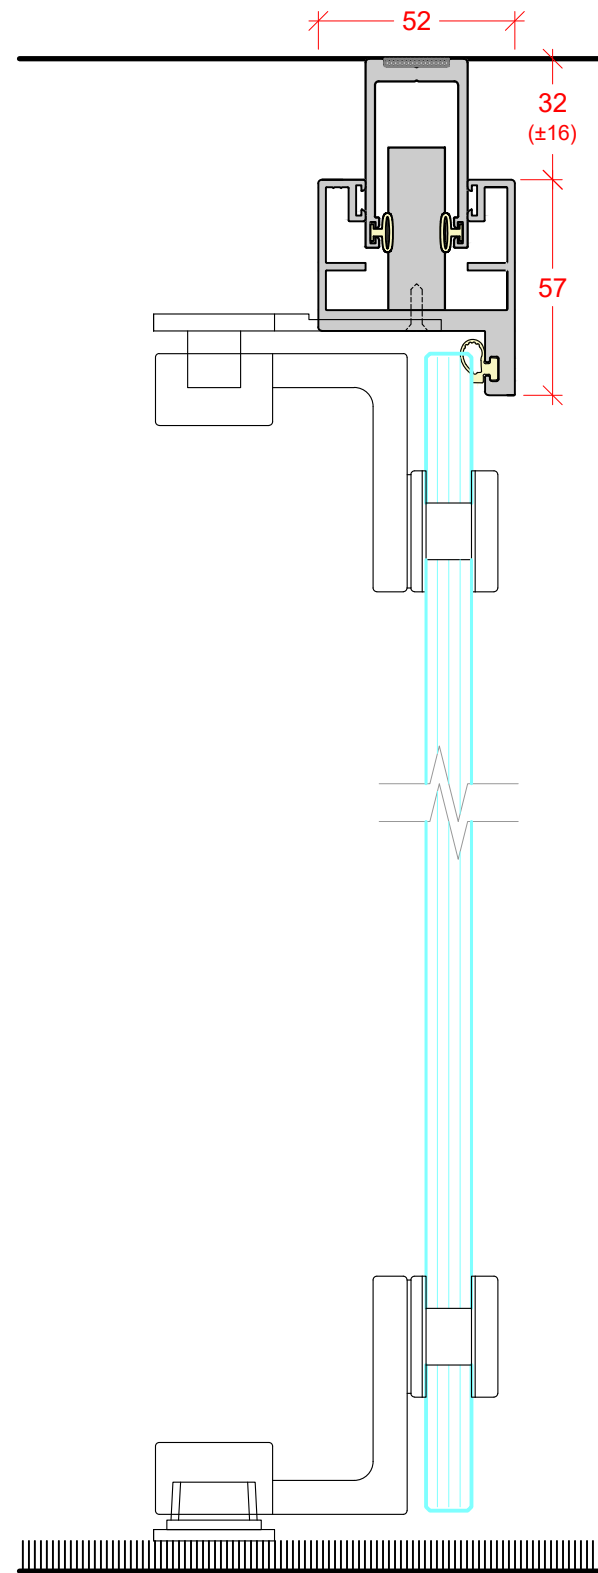

P 30

SPIRALIS

CONTENTS:

PAGE 1 - GLAZING PARTITION VERTICAL SECTION

PAGE 1 - PIVOT DOORS VERTICAL SECTIONS

PAGE 1 - TECH PANEL VERTICAL SECTION

PAGE 2 - GLAZING PARTITION HORIZONTAL JUNCTIONS

PAGE 3 - PIVOT DOORS HORIZONTAL SECTIONS

PAGE 3 - TECH PANEL HORIZONTAL SECTION

SINGLE GLAZED
10mm, 10.8mm, 12mm & 12.8mm GLASS

FRAMELESS SINGLE GLAZED PIVOT DOOR
10mm, 12mm GLASS
FLOOR CLOSER IF REQUIRED

SOLID PIVOT DOOR
44mm LEAF
FLOOR CLOSER IF REQUIRED

TECH PANEL
TYPICAL SOLID TECH PANEL

STANDARD WALL ABUTMENT

GLASS CORNER JOINT
POLYCARB CORNER JOINT

GLASS CORNER JOINT
ALUMINIUM CORNER JOINING STRIP

GLASS CORNER JOINT
MITRED & TAPED JOINT

GLASS STRAIGHT JOINT
POLYCARB STRAIGHT JOINT

GLASS STRAIGHT JOINT
ALUMINIUM STRAIGHT JOINING STRIP

GLASS STRAIGHT JOINT
TAPED JOINT

INTEGRATED WALL ABUTMENT

GLASS 3 WAY JUNCTION
POLYCARB 3 WAY JUNCTION

GLASS 3 WAY JUNCTION
TAPED JOINT

FRAMELESS SINGLE GLAZED PIVOT DOOR