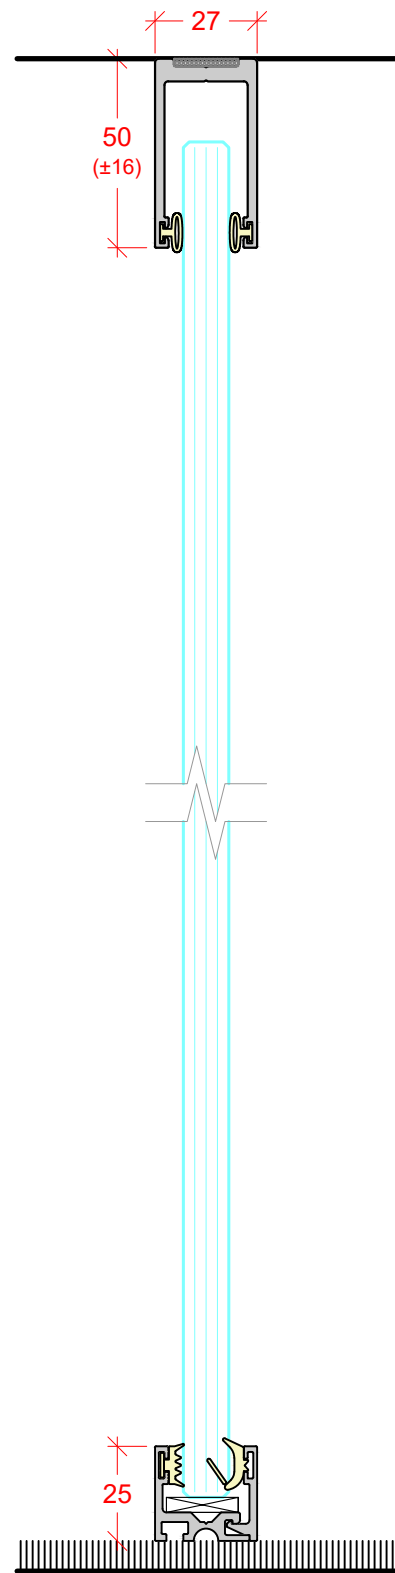

P 30

SPIRALIS

CONTENTS:

PAGE 1 - GLAZING PARTITION VERTICAL SECTION

PAGE 1 - PIVOT DOORS VERTICAL SECTIONS

PAGE 1 - TECH PANEL VERTICAL SECTION

PAGE 2 - GLAZING PARTITION HORIZONTAL JUNCTIONS

PAGE 3 - PIVOT DOORS HORIZONTAL SECTIONS

PAGE 3 - TECH PANEL HORIZONTAL SECTION

SINGLE GLAZED
10mm, 10.8mm, 12mm & 12.8mm GLASS

FRAMELESS SINGLE GLAZED PIVOT DOOR
10mm, 12mm GLASS
FLOOR CLOSER IF REQUIRED

SOLID PIVOT DOOR
44mm LEAF
FLOOR CLOSER IF REQUIRED

TECH PANEL
TYPICAL SOLID TECH PANEL

STANDARD WALL ABUTMENT

GLASS CORNER JOINT
POLYCARB CORNER JOINT

GLASS CORNER JOINT
ALUMINIUM CORNER JOINING STRIP

GLASS CORNER JOINT
MITRED & TAPED JOINT

GLASS STRAIGHT JOINT
POLYCARB STRAIGHT JOINT

10mm, 12mm GLASS
FLOOR CLOSER IF REQUIRED

SOLID PIVOT DOOR

44mm LEAF
FLOOR CLOSER IF REQUIRED

TECH PANEL

TYPICAL SOLID TECH PANEL