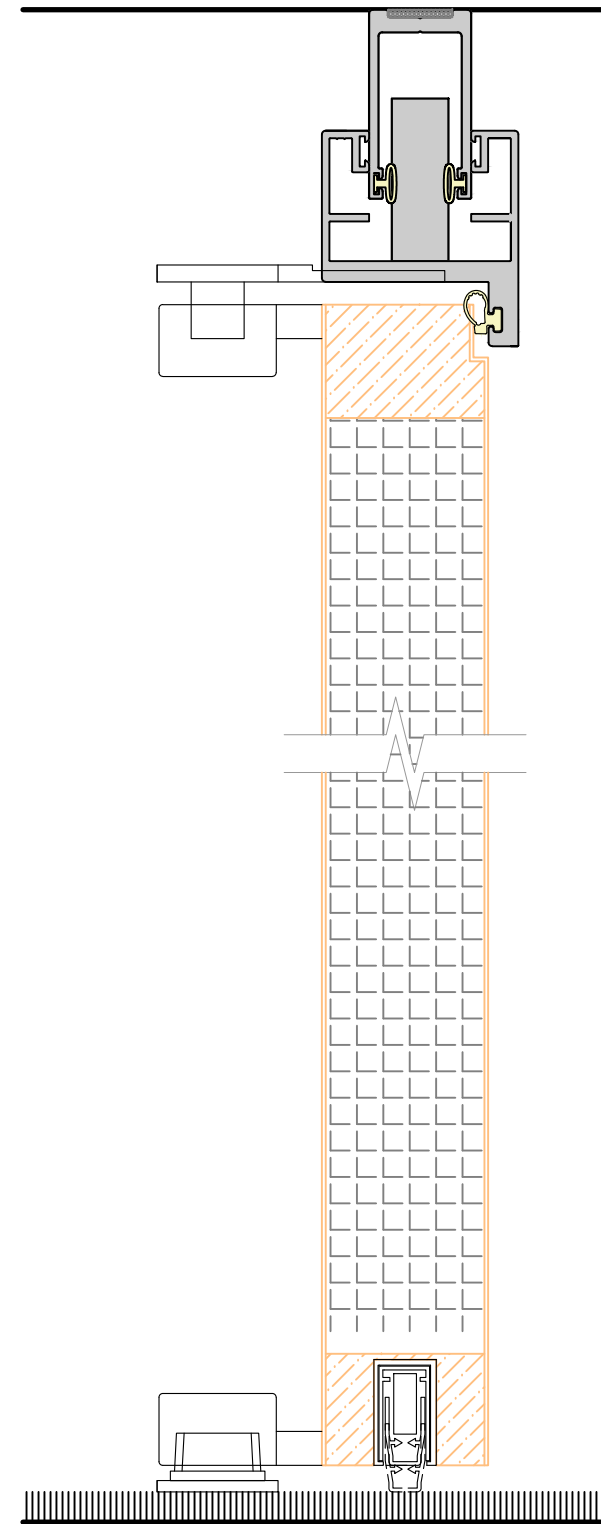

P 30

SPIRALIS

CONTENTS:

PAGE 1 - GLAZING PARTITION VERTICAL SECTION

PAGE 1 - PIVOT DOORS VERTICAL SECTIONS

PAGE 1 - TECH PANEL VERTICAL SECTION

PAGE 2 - GLAZING PARTITION HORIZONTAL JUNCTIONS

PAGE 3 - PIVOT DOORS HORIZONTAL SECTIONS

PAGE 3 - TECH PANEL HORIZONTAL SECTION

SINGLE GLAZED
10mm, 10.8mm, 12mm & 12.8mm GLASS

FRAMELESS SINGLE GLAZED PIVOT DOOR
10mm, 12mm GLASS
FLOOR CLOSER IF REQUIRED

SOLID PIVOT DOOR
44mm LEAF
FLOOR CLOSER IF REQUIRED

TECH PANEL
TYPICAL SOLID TECH PANEL

STANDARD WALL ABUTMENT

GLASS CORNER JOINT
POLYCARB CORNER JOINT

GLASS CORNER JOINT
ALUMINIUM CORNER JOINING STRIP

GLASS CORNER JOINT
MITRED & TAPED JOINT

GLASS STRAIGHT JOINT
POLYCARB STRAIGHT JOINT

GLASS STRAIGHT JOINT
ALUMINIUM STRAIGHT JOINING STRIP

GLASS STRAIGHT JOINT
TAPED JOINT

INTEGRATED WALL ABUTMENT

GLASS 3 WAY JUNCTION
POLYCARB 3 WAY JUNCTION

GLASS 3 WAY JUNCTION
TAPED JOINT

FRAMELESS SINGLE GLAZED PIVOT DOOR