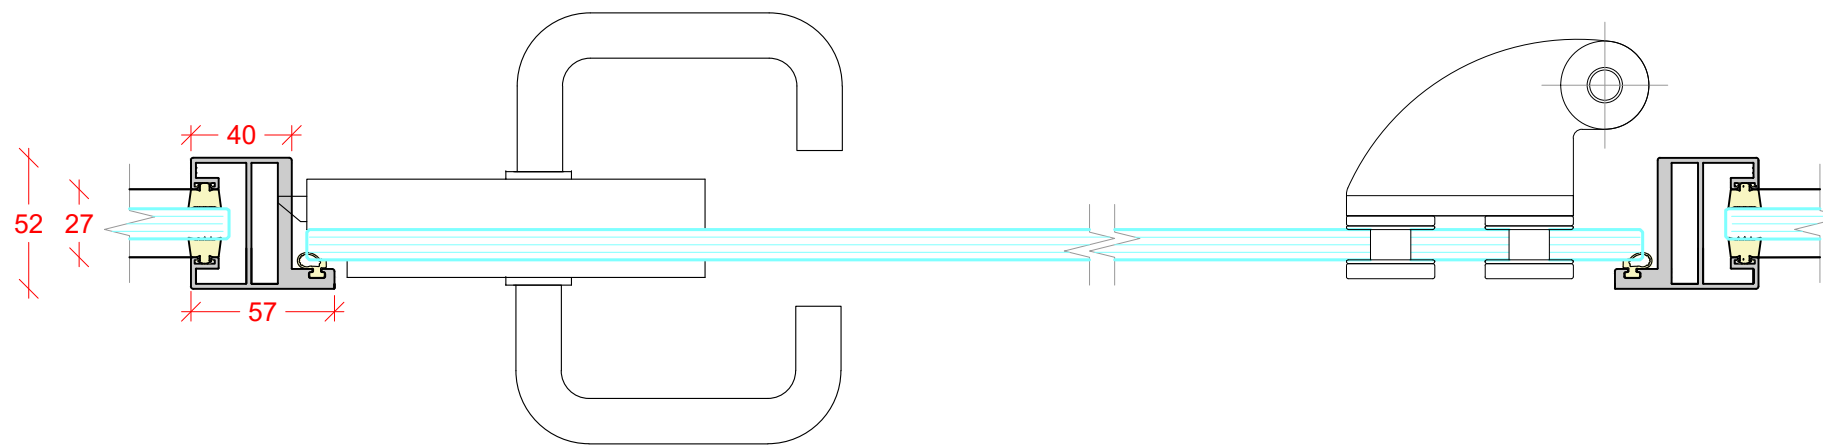

TECH PANEL
TYPICAL SOLID TECH PANEL

STANDARD WALL ABUTMENT

GLASS CORNER JOINT
POLYCARB CORNER JOINT

GLASS CORNER JOINT
ALUMINIUM CORNER JOINING STRIP

GLASS CORNER JOINT
MITRED & TAPED JOINT

GLASS STRAIGHT JOINT
POLYCARB STRAIGHT JOINT

GLASS STRAIGHT JOINT
ALUMINIUM STRAIGHT JOINING STRIP

GLASS STRAIGHT JOINT
TAPED JOINT

INTEGRATED WALL ABUTMENT

GLASS 3 WAY JUNCTION
POLYCARB 3 WAY JUNCTION

GLASS 3 WAY JUNCTION
TAPED JOINT

FRAMELESS SINGLE GLAZED PIVOT DOOR

10mm, 12mm GLASS
FLOOR CLOSER IF REQUIRED

SOLID PIVOT DOOR

44mm LEAF
FLOOR CLOSER IF REQUIRED

TECH PANEL

TYPICAL SOLID TECH PANEL