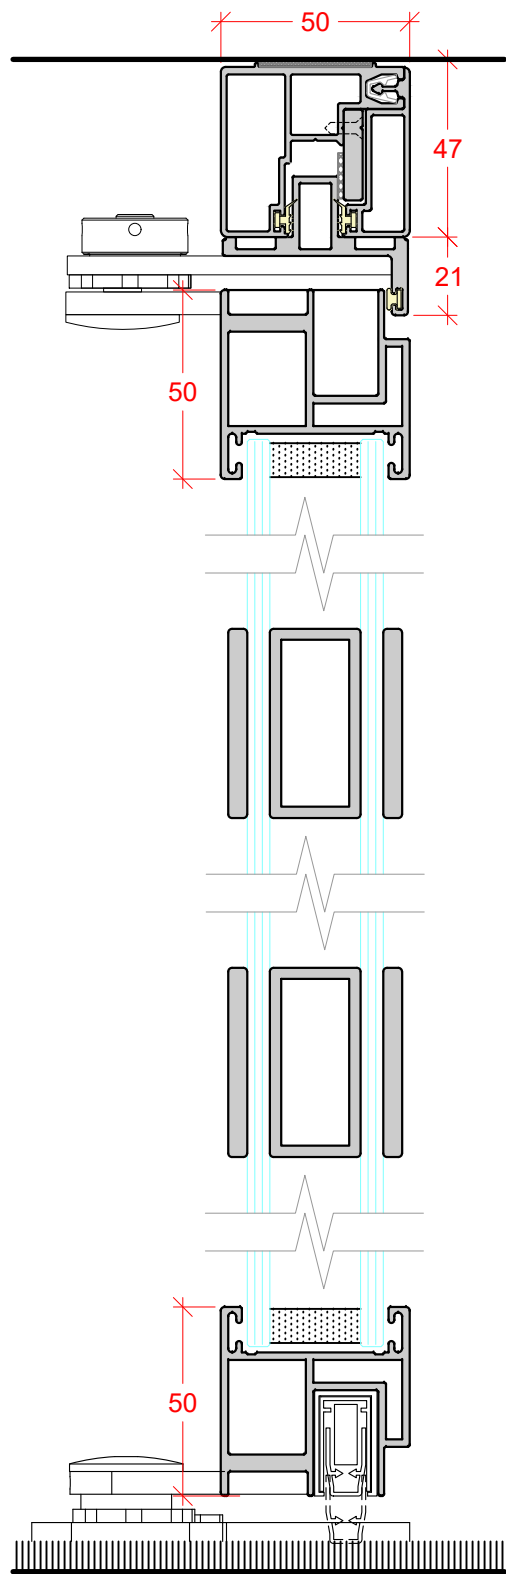

## CONTENTS:

PAGE 1 - GLAZING PARTITION VERTICAL SECTIONS

PAGE 2 - PIVOT DOORS VERTICAL SECTIONS

PAGE 3 - SLIDING DOORS VERTICAL SECTIONS

PAGE 4 - TECH PANELS VERTICAL SECTIONS

PAGE 5 - GLAZING PARTITION HORIZONTAL JUNCTIONS

PAGE 6 - PIVOT DOORS HORIZONTAL SECTIONS

PAGE 7 - SLIDING DOOR HORIZONTAL SECTIONS

PAGE 8 - TECH PANELS HORIZONTAL SECTIONS

SINGLE GLAZED  
10mm, 10.8mm, 12mm & 12.8mm GLASS

SINGLE GLAZED  
16.8mm GLASS

SINGLE GLAZED  
10mm, 10.8mm, 12mm, 12.8mm & 16.8mm GLASS

SINGLE GLAZED  
10mm, 10.8mm, 12mm, 12.8mm & 16.8mm GLASS

SINGLE GLAZED  
DEFLECTION HEAD ± 15mm

SINGLE GLAZED  
DEFLECTION HEAD ± 25mm

SINGLE GLAZED  
DEFLECTION HEAD ± 25mm

**FRAMED DOUBLE GLAZED PIVOT DOOR**  
 36mm SEALED GLASS UNIT  
 FLOOR CLOSER IF REQUIRED

**FRAMED SINGLE GLAZED PIVOT DOOR**  
 10mm, 12mm GLASS  
 FLOOR CLOSER IF REQUIRED

**FRAMELESS SINGLE GLAZED PIVOT DOOR**  
 10mm, 12mm GLASS  
 FLOOR CLOSER IF REQUIRED

**SOLID PIVOT DOOR**  
 44mm & 54mm LEAF  
 FLOOR CLOSER IF REQUIRED