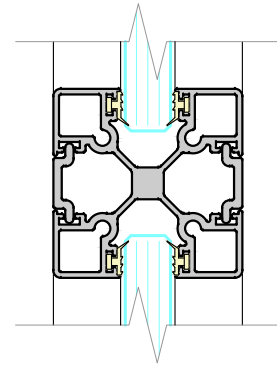

**DEFLECTION HEAD**  
 ±15mm

**DEFLECTION HEAD**  
 ±25mm

SINGLE GLAZED SLIDING DOOR  
FRAMED DOOR WITH BRUSH SEALS  
10mm, 12mm GLASS

SINGLE GLAZED SLIDING DOOR  
FRAMED DOOR WITH DROP DOWN SEAL  
10mm, 12mm GLASS

DEFLECTION HEAD  
± 15mm

DEFLECTION HEAD  
± 25mm

TECH PANEL  
ALUMINIUM

TECH PANEL  
TYPICAL SOLID PANEL

DEFLECTION HEAD  
± 15mm

DEFLECTION HEAD  
± 25mm

STANDARD WALL ABUTMENT

GLASS CORNER JOINT  
JUNCTION POST

GLASS STRAIGHT JOINT  
JUNCTION POST

GLASS STRAIGHT JOINT  
POLYCARB STRAIGHT JOINT

GLASS STRAIGHT JOINT  
TAPED JOINT

GLASS STRAIGHT JOINT  
ALUMINIUM STRAIGHT JOINING STRIP

INTEGRATED WALL ABUTMENT

GLASS 3 WAY JUNCTION  
JUNCTION POST

GLASS 3 WAY JUNCTION  
POLYCARB 3 WAY JUNCTION

GLASS 3 WAY JUNCTION  
TAPED JOINT

**DOUBLE GLAZED PIVOT DOOR**  
6mm + 6mm GLASS

**SINGLE GLAZED PIVOT DOOR**  
10mm, 10.8mm, 12mm, 12.8mm GLASS

**SOLID PIVOT DOOR**  
44mm & 54mm LEAF  
FLOOR CLOSER IF REQUIRED