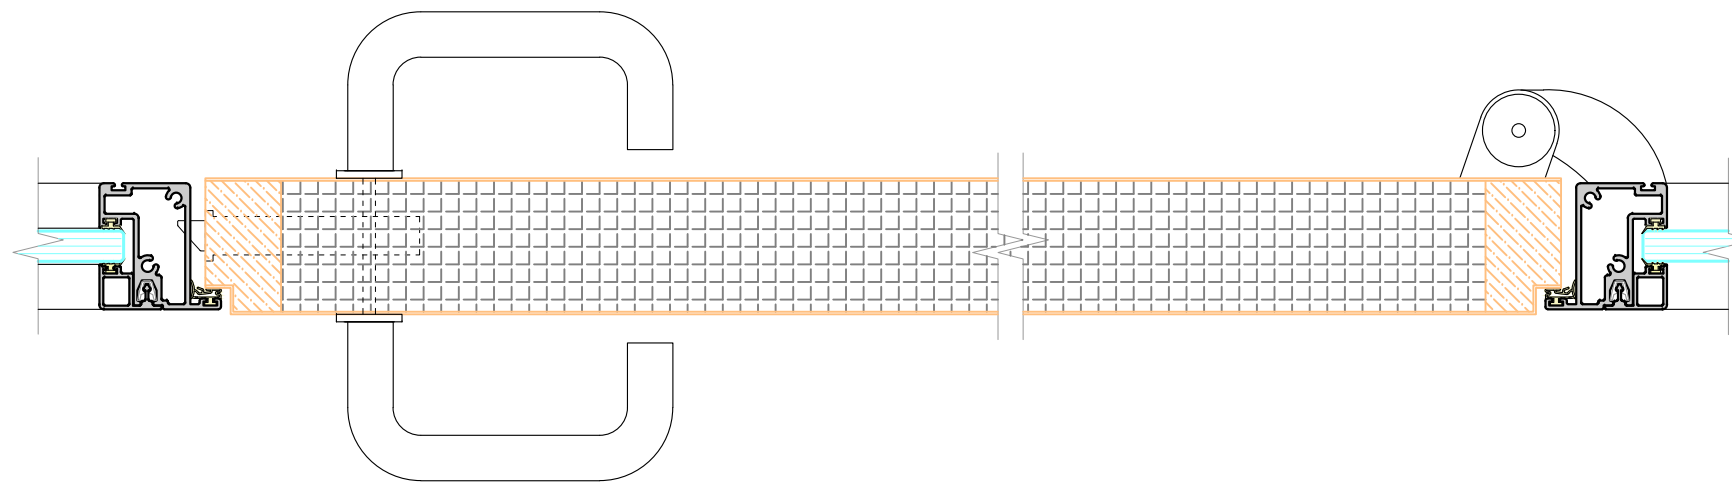

GLASS STRAIGHT JOINT  
JUNCTION POST

GLASS STRAIGHT JOINT  
POLYCARB STRAIGHT JOINT

GLASS STRAIGHT JOINT  
TAPED JOINT

GLASS STRAIGHT JOINT  
ALUMINIUM STRAIGHT JOINING STRIP

INTEGRATED WALL ABUTMENT

GLASS 3 WAY JUNCTION  
JUNCTION POST

GLASS 3 WAY JUNCTION  
POLYCARB 3 WAY JUNCTION

GLASS 3 WAY JUNCTION  
TAPED JOINT

**DOUBLE GLAZED PIVOT DOOR**  
6mm + 6mm GLASS

**SINGLE GLAZED PIVOT DOOR**  
10mm, 10.8mm, 12mm, 12.8mm GLASS

**SOLID PIVOT DOOR**  
44mm & 54mm LEAF  
FLOOR CLOSER IF REQUIRED

SINGLE GLAZED SLIDING DOOR  
 FRAMED DOOR  
 10mm, 12mm GLASS

TECH PANEL  
ALUMINIUM

TECH PANEL  
TYPICAL SOLID PANELS