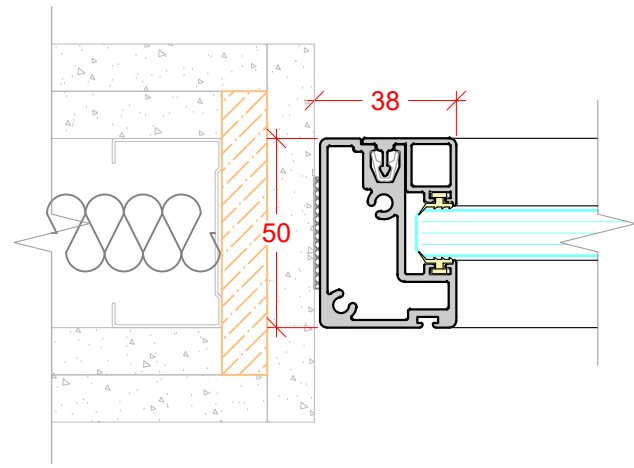

**DEFLECTION HEAD**  
 ±15mm

**DEFLECTION HEAD**  
 ±25mm

SINGLE GLAZED SLIDING DOOR  
FRAMED DOOR WITH BRUSH SEALS  
10mm, 12mm GLASS

SINGLE GLAZED SLIDING DOOR  
FRAMED DOOR WITH DROP DOWN SEAL  
10mm, 12mm GLASS

DEFLECTION HEAD  
± 15mm

DEFLECTION HEAD  
± 25mm

TECH PANEL  
ALUMINIUM

TECH PANEL  
TYPICAL SOLID PANEL

DEFLECTION HEAD  
± 15mm

DEFLECTION HEAD  
± 25mm

STANDARD WALL ABUTMENT

GLASS CORNER JOINT  
JUNCTION POST

GLASS STRAIGHT JOINT  
JUNCTION POST

GLASS STRAIGHT JOINT  
POLYCARB STRAIGHT JOINT

GLASS STRAIGHT JOINT  
TAPED JOINT

GLASS STRAIGHT JOINT  
ALUMINIUM STRAIGHT JOINING STRIP

INTEGRATED WALL ABUTMENT

GLASS 3 WAY JUNCTION  
JUNCTION POST

GLASS 3 WAY JUNCTION  
POLYCARB 3 WAY JUNCTION

GLASS 3 WAY JUNCTION  
TAPED JOINT

**DOUBLE GLAZED PIVOT DOOR**  
6mm + 6mm GLASS

**SINGLE GLAZED PIVOT DOOR**  
10mm, 10.8mm, 12mm, 12.8mm GLASS

**SOLID PIVOT DOOR**  
44mm & 54mm LEAF  
FLOOR CLOSER IF REQUIRED