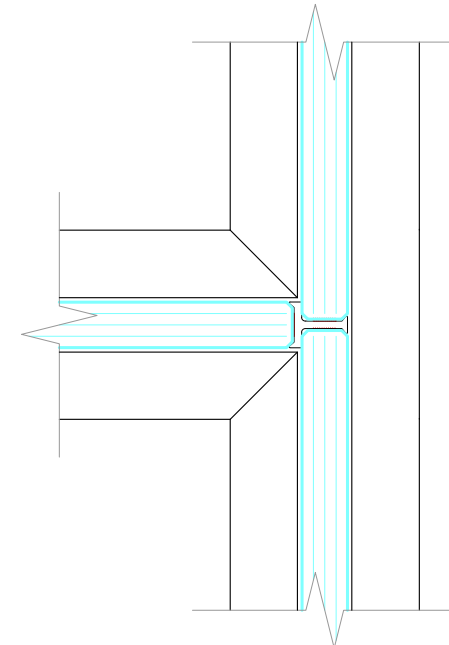

**DEFLECTION HEAD**  
 ±15mm

**DEFLECTION HEAD**  
 ±25mm

SINGLE GLAZED SLIDING DOOR  
FRAMED DOOR WITH BRUSH SEALS  
10mm, 12mm GLASS

SINGLE GLAZED SLIDING DOOR  
FRAMED DOOR WITH DROP DOWN SEAL  
10mm, 12mm GLASS

DEFLECTION HEAD  
± 15mm

DEFLECTION HEAD  
± 25mm

TECH PANEL  
ALUMINIUM

TECH PANEL  
TYPICAL SOLID PANEL

DEFLECTION HEAD  
± 15mm

DEFLECTION HEAD  
± 25mm

STANDARD WALL ABUTMENT

GLASS CORNER JOINT  
JUNCTION POST

GLASS STRAIGHT JOINT  
JUNCTION POST

GLASS STRAIGHT JOINT  
POLYCARB STRAIGHT JOINT

GLASS STRAIGHT JOINT  
TAPED JOINT

GLASS STRAIGHT JOINT  
ALUMINIUM STRAIGHT JOINING STRIP

INTEGRATED WALL ABUTMENT

GLASS 3 WAY JUNCTION  
JUNCTION POST

GLASS 3 WAY JUNCTION  
POLYCARB 3 WAY JUNCTION

GLASS 3 WAY JUNCTION  
TAPED JOINT

**DOUBLE GLAZED PIVOT DOOR**  
6mm + 6mm GLASS

**SINGLE GLAZED PIVOT DOOR**  
10mm, 10.8mm, 12mm, 12.8mm GLASS

**SOLID PIVOT DOOR**  
44mm & 54mm LEAF  
FLOOR CLOSER IF REQUIRED