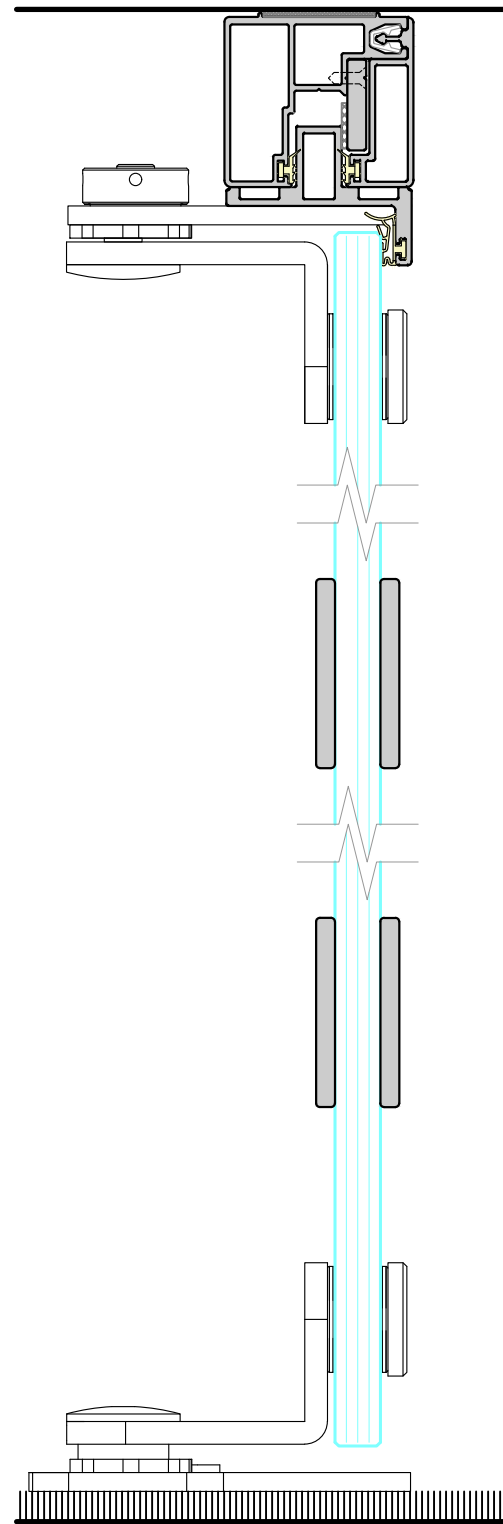

## CONTENTS:

PAGE 1 - GLAZING PARTITION VERTICAL SECTIONS

PAGE 2 - PIVOT DOORS VERTICAL SECTIONS

PAGE 3 - SLIDING DOORS VERTICAL SECTIONS

PAGE 4 - TECH PANELS VERTICAL SECTIONS

PAGE 5 - GLAZING PARTITION HORIZONTAL JUNCTIONS

PAGE 6 - PIVOT DOORS HORIZONTAL SECTIONS

PAGE 7 - SLIDING DOOR HORIZONTAL SECTIONS

PAGE 8 - TECH PANELS HORIZONTAL SECTIONS

SINGLE GLAZED  
10mm, 10.8mm, 12mm & 12.8mm GLASS

SINGLE GLAZED  
16.8mm GLASS

SINGLE GLAZED  
10mm, 10.8mm, 12mm, 12.8mm & 16.8mm GLASS

SINGLE GLAZED  
10mm, 10.8mm, 12mm, 12.8mm & 16.8mm GLASS

SINGLE GLAZED  
DEFLECTION HEAD ± 15mm

SINGLE GLAZED  
DEFLECTION HEAD ± 25mm

SINGLE GLAZED  
DEFLECTION HEAD ± 25mm

**FRAMED DOUBLE GLAZED PIVOT DOOR**  
 36mm SEALED GLASS UNIT  
 FLOOR CLOSER IF REQUIRED

**FRAMED SINGLE GLAZED PIVOT DOOR**  
 10mm, 12mm GLASS  
 FLOOR CLOSER IF REQUIRED

**FRAMELESS SINGLE GLAZED PIVOT DOOR**  
 10mm, 12mm GLASS  
 FLOOR CLOSER IF REQUIRED

**SOLID PIVOT DOOR**  
 44mm & 54mm LEAF  
 FLOOR CLOSER IF REQUIRED