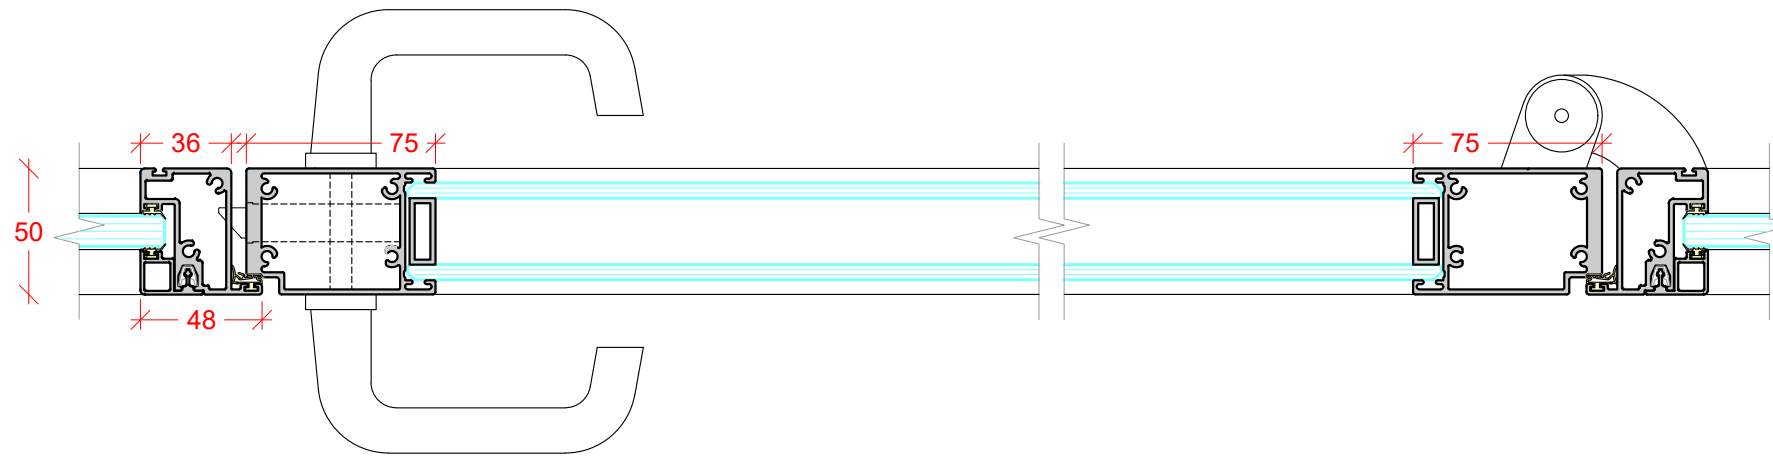

DEFLECTION HEAD  
± 15mm

DEFLECTION HEAD  
± 25mm

TECH PANEL  
ALUMINIUM

TECH PANEL  
TYPICAL SOLID PANEL

DEFLECTION HEAD  
± 15mm

DEFLECTION HEAD  
± 25mm

STANDARD WALL ABUTMENT

GLASS CORNER JOINT  
JUNCTION POST

GLASS STRAIGHT JOINT  
JUNCTION POST

GLASS STRAIGHT JOINT  
POLYCARB STRAIGHT JOINT

GLASS STRAIGHT JOINT  
TAPED JOINT

GLASS STRAIGHT JOINT  
ALUMINIUM STRAIGHT JOINING STRIP

INTEGRATED WALL ABUTMENT

GLASS 3 WAY JUNCTION  
JUNCTION POST

GLASS 3 WAY JUNCTION  
POLYCARB 3 WAY JUNCTION

GLASS 3 WAY JUNCTION  
TAPED JOINT

**DOUBLE GLAZED PIVOT DOOR**  
6mm + 6mm GLASS

**SINGLE GLAZED PIVOT DOOR**  
10mm, 10.8mm, 12mm, 12.8mm GLASS

**SOLID PIVOT DOOR**  
44mm & 54mm LEAF  
FLOOR CLOSER IF REQUIRED