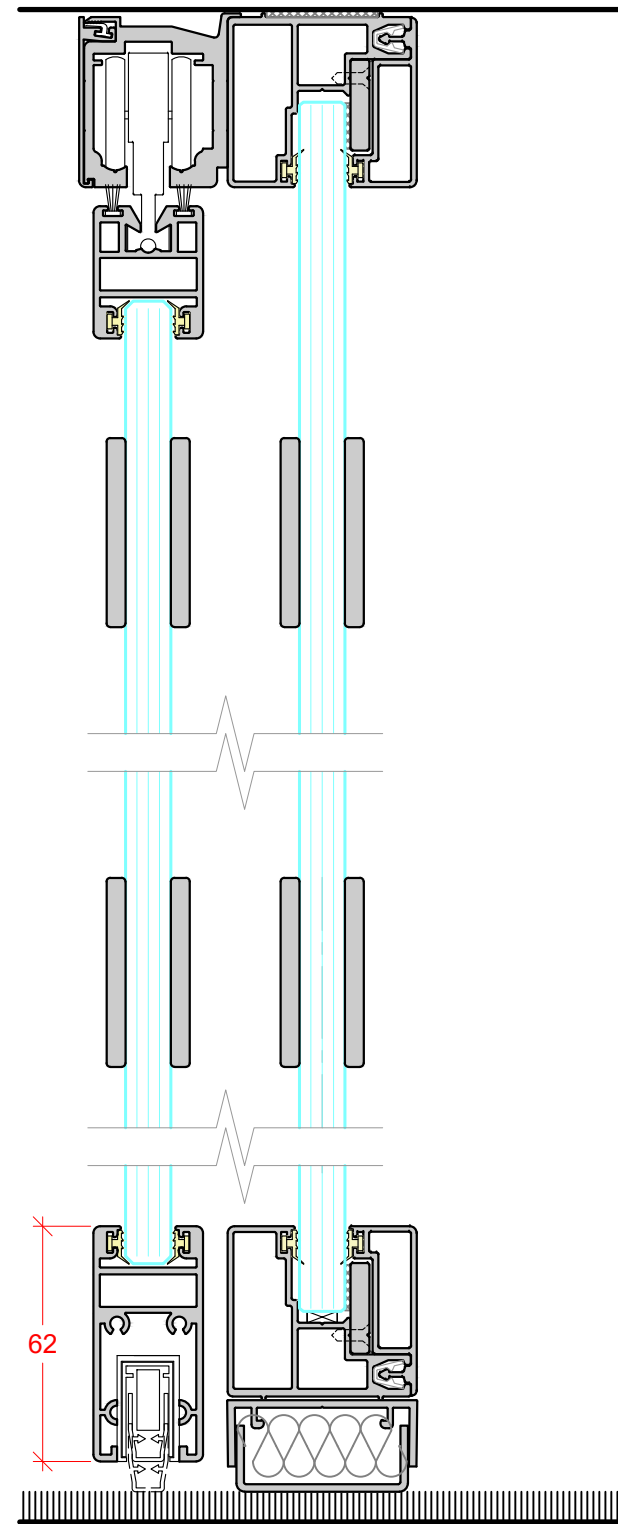

**FRAMED SINGLE GLAZED PIVOT DOOR**  
 10mm, 12mm GLASS  
 FLOOR CLOSER IF REQUIRED

**FRAMELESS SINGLE GLAZED PIVOT DOOR**  
 10mm, 12mm GLASS  
 FLOOR CLOSER IF REQUIRED

**SOLID PIVOT DOOR**  
 44mm & 54mm LEAF  
 FLOOR CLOSER IF REQUIRED

**DEFLECTION HEAD**  
 ±15mm

**DEFLECTION HEAD**  
 ±25mm

SINGLE GLAZED SLIDING DOOR  
FRAMED DOOR WITH BRUSH SEALS  
10mm, 12mm GLASS

SINGLE GLAZED SLIDING DOOR  
FRAMED DOOR WITH DROP DOWN SEAL  
10mm, 12mm GLASS

DEFLECTION HEAD  
± 15mm

DEFLECTION HEAD  
± 25mm

TECH PANEL  
ALUMINIUM

TECH PANEL  
TYPICAL SOLID PANEL

DEFLECTION HEAD  
± 15mm

DEFLECTION HEAD  
± 25mm

STANDARD WALL ABUTMENT

GLASS CORNER JOINT  
JUNCTION POST

GLASS STRAIGHT JOINT  
JUNCTION POST

GLASS STRAIGHT JOINT  
POLYCARB STRAIGHT JOINT

GLASS STRAIGHT JOINT  
TAPED JOINT

GLASS STRAIGHT JOINT  
ALUMINIUM STRAIGHT JOINING STRIP

INTEGRATED WALL ABUTMENT

GLASS 3 WAY JUNCTION  
JUNCTION POST