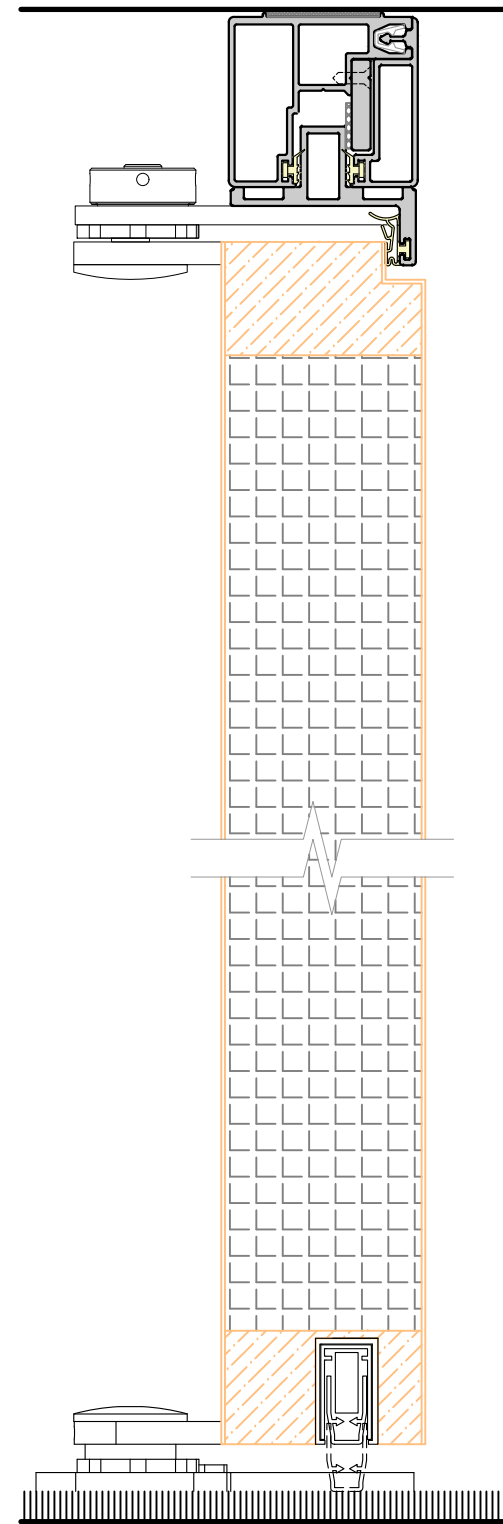

## CONTENTS:

PAGE 1 - GLAZING PARTITION VERTICAL SECTIONS

PAGE 2 - PIVOT DOORS VERTICAL SECTIONS

PAGE 3 - SLIDING DOORS VERTICAL SECTIONS

PAGE 4 - TECH PANELS VERTICAL SECTIONS

PAGE 5 - GLAZING PARTITION HORIZONTAL JUNCTIONS

PAGE 6 - PIVOT DOORS HORIZONTAL SECTIONS

PAGE 7 - SLIDING DOOR HORIZONTAL SECTIONS

PAGE 8 - TECH PANELS HORIZONTAL SECTIONS

SINGLE GLAZED  
10mm, 10.8mm, 12mm & 12.8mm GLASS

SINGLE GLAZED  
16.8mm GLASS

SINGLE GLAZED  
10mm, 10.8mm, 12mm, 12.8mm & 16.8mm GLASS

SINGLE GLAZED  
10mm, 10.8mm, 12mm, 12.8mm & 16.8mm GLASS

SINGLE GLAZED  
DEFLECTION HEAD ± 15mm

SINGLE GLAZED  
DEFLECTION HEAD ± 25mm

SINGLE GLAZED  
DEFLECTION HEAD ± 25mm

**FRAMED DOUBLE GLAZED PIVOT DOOR**  
 36mm SEALED GLASS UNIT  
 FLOOR CLOSER IF REQUIRED

**FRAMED SINGLE GLAZED PIVOT DOOR**  
 10mm, 12mm GLASS  
 FLOOR CLOSER IF REQUIRED

**FRAMELESS SINGLE GLAZED PIVOT DOOR**  
 10mm, 12mm GLASS  
 FLOOR CLOSER IF REQUIRED

**SOLID PIVOT DOOR**  
 44mm & 54mm LEAF  
 FLOOR CLOSER IF REQUIRED