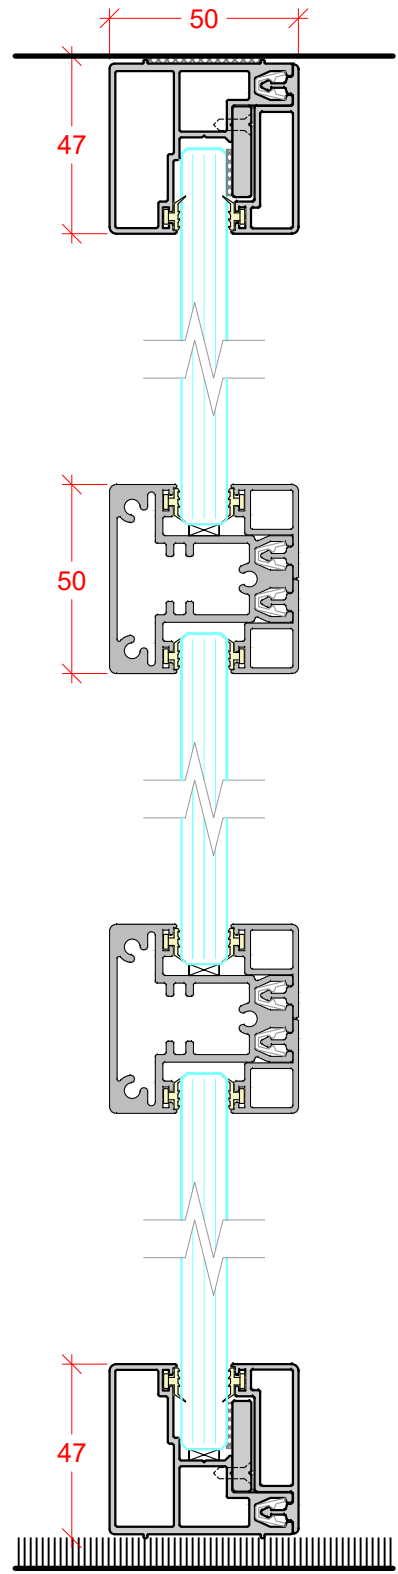

## CONTENTS:

PAGE 1 - GLAZING PARTITION VERTICAL SECTIONS

PAGE 2 - PIVOT DOORS VERTICAL SECTIONS

PAGE 3 - SLIDING DOORS VERTICAL SECTIONS

PAGE 4 - TECH PANELS VERTICAL SECTIONS

PAGE 5 - GLAZING PARTITION HORIZONTAL JUNCTIONS

PAGE 6 - PIVOT DOORS HORIZONTAL SECTIONS

PAGE 7 - SLIDING DOOR HORIZONTAL SECTIONS

PAGE 8 - TECH PANELS HORIZONTAL SECTIONS

SINGLE GLAZED  
10mm, 10.8mm, 12mm & 12.8mm GLASS

SINGLE GLAZED  
16.8mm GLASS

SINGLE GLAZED  
10mm, 10.8mm, 12mm, 12.8mm & 16.8mm GLASS

SINGLE GLAZED  
10mm, 10.8mm, 12mm, 12.8mm & 16.8mm GLASS

SINGLE GLAZED  
DEFLECTION HEAD ± 15mm

SINGLE GLAZED  
DEFLECTION HEAD ± 25mm

SINGLE GLAZED  
DEFLECTION HEAD ± 25mm

**FRAMED DOUBLE GLAZED PIVOT DOOR**  
 36mm SEALED GLASS UNIT  
 FLOOR CLOSER IF REQUIRED

DEFLECTION HEAD  
± 15mm

DEFLECTION HEAD  
± 25mm

TECH PANEL  
ALUMINIUM

TECH PANEL  
TYPICAL SOLID PANEL

DEFLECTION HEAD  
± 15mm

DEFLECTION HEAD  
± 25mm

STANDARD WALL ABUTMENT

GLASS CORNER JOINT  
JUNCTION POST