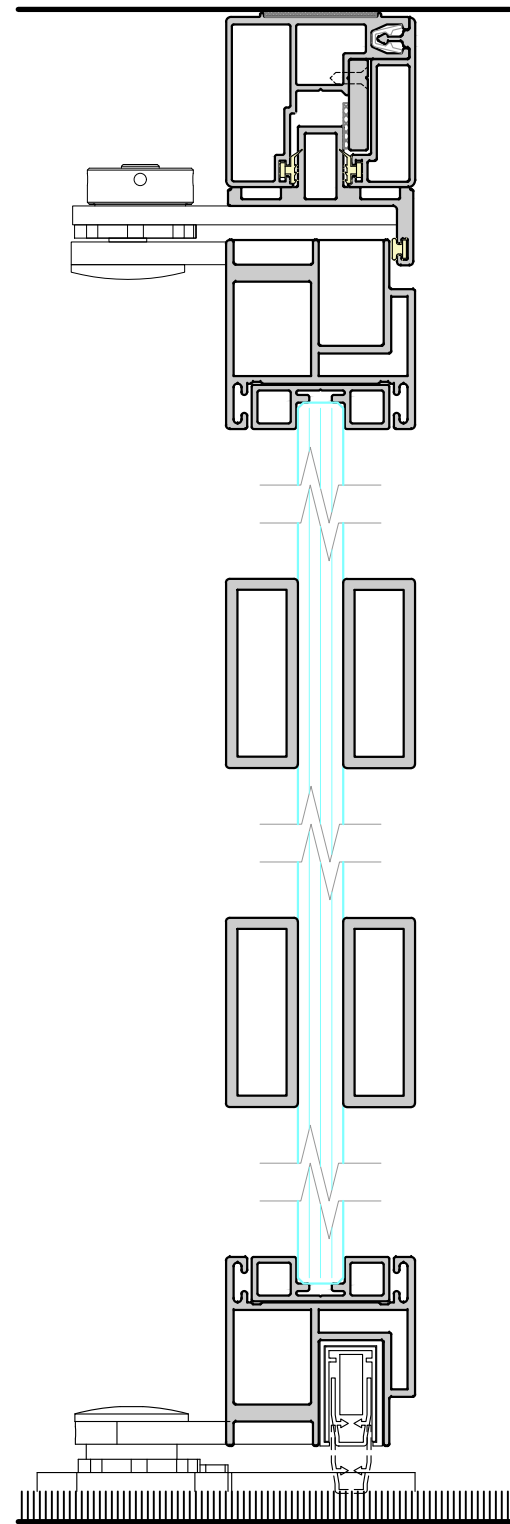

## CONTENTS:

PAGE 1 - GLAZING PARTITION VERTICAL SECTIONS

PAGE 2 - PIVOT DOORS VERTICAL SECTIONS

PAGE 3 - SLIDING DOORS VERTICAL SECTIONS

PAGE 4 - TECH PANELS VERTICAL SECTIONS

PAGE 5 - GLAZING PARTITION HORIZONTAL JUNCTIONS

PAGE 6 - PIVOT DOORS HORIZONTAL SECTIONS

PAGE 7 - SLIDING DOOR HORIZONTAL SECTIONS

PAGE 8 - TECH PANELS HORIZONTAL SECTIONS

SINGLE GLAZED  
10mm, 10.8mm, 12mm & 12.8mm GLASS

SINGLE GLAZED  
16.8mm GLASS

SINGLE GLAZED  
10mm, 10.8mm, 12mm, 12.8mm & 16.8mm GLASS

SINGLE GLAZED  
10mm, 10.8mm, 12mm, 12.8mm & 16.8mm GLASS

SINGLE GLAZED  
DEFLECTION HEAD ± 15mm

SINGLE GLAZED  
DEFLECTION HEAD ± 25mm

SINGLE GLAZED  
DEFLECTION HEAD ± 25mm

**FRAMED DOUBLE GLAZED PIVOT DOOR**  
 36mm SEALED GLASS UNIT  
 FLOOR CLOSER IF REQUIRED

**FRAMED SINGLE GLAZED PIVOT DOOR**  
 10mm, 12mm GLASS  
 FLOOR CLOSER IF REQUIRED

**FRAMELESS SINGLE GLAZED PIVOT DOOR**  
 10mm, 12mm GLASS  
 FLOOR CLOSER IF REQUIRED

**SOLID PIVOT DOOR**  
 44mm & 54mm LEAF  
 FLOOR CLOSER IF REQUIRED