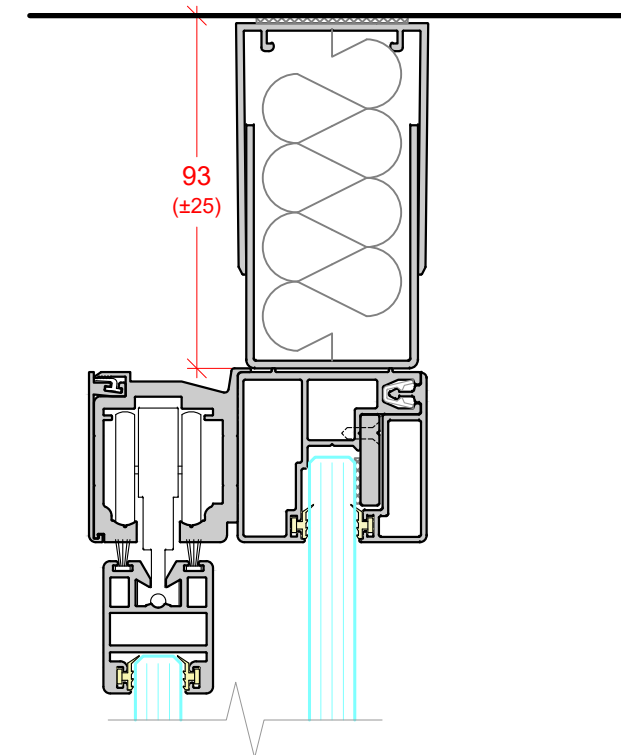

**FRAMED SINGLE GLAZED PIVOT DOOR**  
 10mm, 12mm GLASS  
 FLOOR CLOSER IF REQUIRED

**FRAMELESS SINGLE GLAZED PIVOT DOOR**  
 10mm, 12mm GLASS  
 FLOOR CLOSER IF REQUIRED

**SOLID PIVOT DOOR**  
 44mm & 54mm LEAF  
 FLOOR CLOSER IF REQUIRED

**DEFLECTION HEAD**  
 ±15mm

**DEFLECTION HEAD**  
 ±25mm

SINGLE GLAZED SLIDING DOOR  
FRAMED DOOR WITH BRUSH SEALS  
10mm, 12mm GLASS

SINGLE GLAZED SLIDING DOOR  
FRAMED DOOR WITH DROP DOWN SEAL  
10mm, 12mm GLASS

DEFLECTION HEAD  
± 15mm

DEFLECTION HEAD  
± 25mm

TECH PANEL  
ALUMINIUM

TECH PANEL  
TYPICAL SOLID PANEL

DEFLECTION HEAD  
± 15mm

DEFLECTION HEAD  
± 25mm

STANDARD WALL ABUTMENT

GLASS CORNER JOINT  
JUNCTION POST

GLASS 3 WAY JUNCTION  
POLYCARB 3 WAY JUNCTION

GLASS 3 WAY JUNCTION  
TAPED JOINT

**DOUBLE GLAZED PIVOT DOOR**  
6mm + 6mm GLASS

**SINGLE GLAZED PIVOT DOOR**  
10mm, 10.8mm, 12mm, 12.8mm GLASS

**SOLID PIVOT DOOR**  
44mm & 54mm LEAF  
FLOOR CLOSER IF REQUIRED