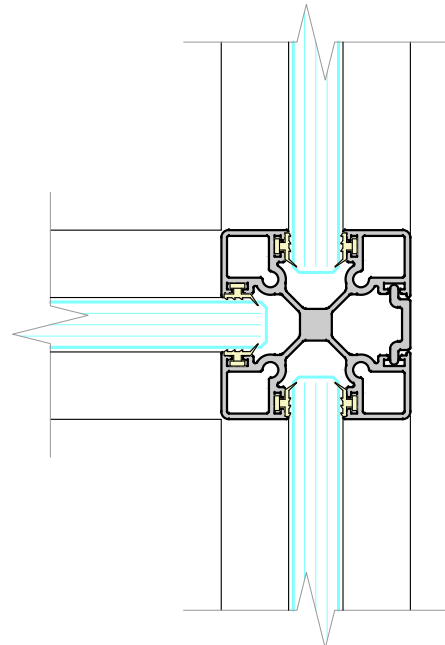

**DEFLECTION HEAD**  
 ±15mm

**DEFLECTION HEAD**  
 ±25mm

SINGLE GLAZED SLIDING DOOR  
FRAMED DOOR WITH BRUSH SEALS  
10mm, 12mm GLASS

SINGLE GLAZED SLIDING DOOR  
FRAMED DOOR WITH DROP DOWN SEAL  
10mm, 12mm GLASS

DEFLECTION HEAD  
± 15mm

DEFLECTION HEAD  
± 25mm

TECH PANEL  
ALUMINIUM

TECH PANEL  
TYPICAL SOLID PANEL

DEFLECTION HEAD  
± 15mm

DEFLECTION HEAD  
± 25mm

STANDARD WALL ABUTMENT

GLASS CORNER JOINT  
JUNCTION POST

GLASS STRAIGHT JOINT  
JUNCTION POST

GLASS STRAIGHT JOINT  
POLYCARB STRAIGHT JOINT

GLASS STRAIGHT JOINT  
TAPED JOINT

GLASS STRAIGHT JOINT  
ALUMINIUM STRAIGHT JOINING STRIP

INTEGRATED WALL ABUTMENT

GLASS 3 WAY JUNCTION  
JUNCTION POST

GLASS 3 WAY JUNCTION  
POLYCARB 3 WAY JUNCTION

GLASS 3 WAY JUNCTION  
TAPED JOINT

**DOUBLE GLAZED PIVOT DOOR**  
6mm + 6mm GLASS

**SINGLE GLAZED PIVOT DOOR**  
10mm, 10.8mm, 12mm, 12.8mm GLASS

**SOLID PIVOT DOOR**  
44mm & 54mm LEAF  
FLOOR CLOSER IF REQUIRED