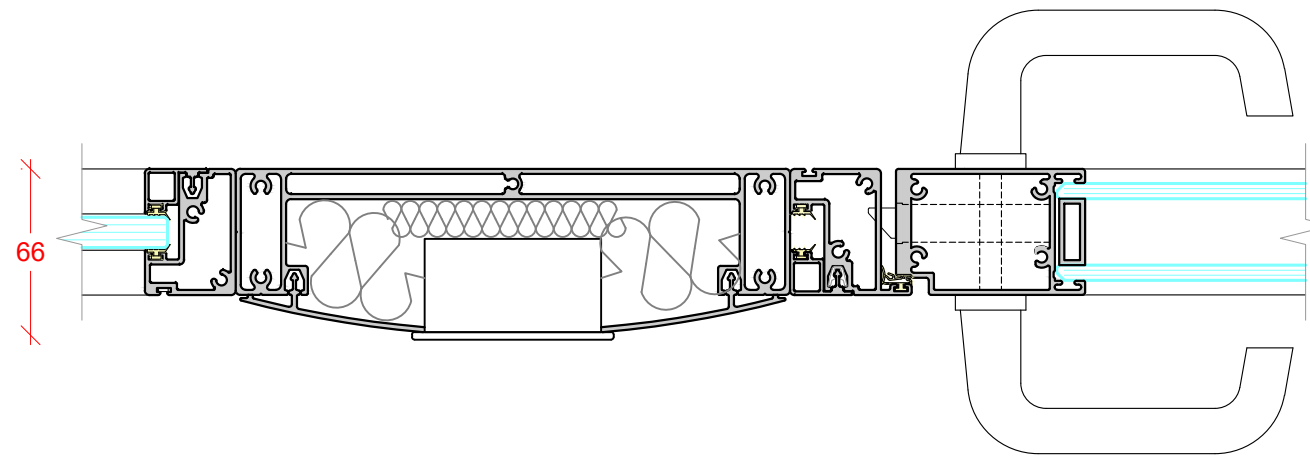

GLASS STRAIGHT JOINT  
JUNCTION POST

GLASS STRAIGHT JOINT  
POLYCARB STRAIGHT JOINT

GLASS STRAIGHT JOINT  
TAPED JOINT

GLASS STRAIGHT JOINT  
ALUMINIUM STRAIGHT JOINING STRIP

INTEGRATED WALL ABUTMENT

GLASS 3 WAY JUNCTION  
JUNCTION POST

GLASS 3 WAY JUNCTION  
POLYCARB 3 WAY JUNCTION

GLASS 3 WAY JUNCTION  
TAPED JOINT

**DOUBLE GLAZED PIVOT DOOR**  
6mm + 6mm GLASS

**SINGLE GLAZED PIVOT DOOR**  
10mm, 10.8mm, 12mm, 12.8mm GLASS

**SOLID PIVOT DOOR**  
44mm & 54mm LEAF  
FLOOR CLOSER IF REQUIRED

SINGLE GLAZED SLIDING DOOR  
 FRAMED DOOR  
 10mm, 12mm GLASS

TECH PANEL  
ALUMINIUM

TECH PANEL  
TYPICAL SOLID PANELS