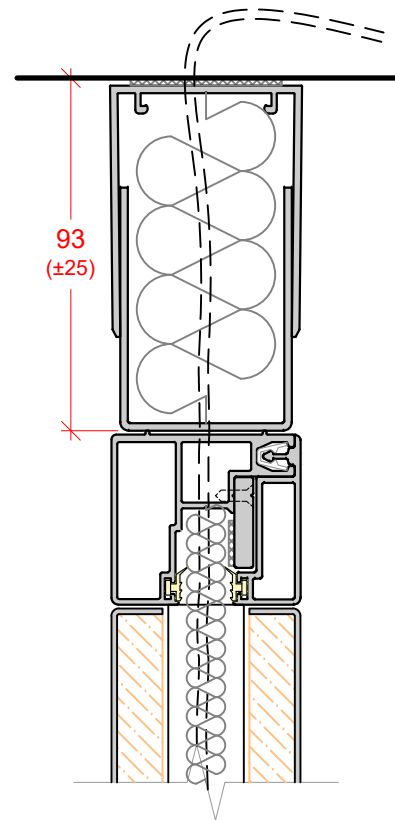

**DEFLECTION HEAD**  
 ±15mm

**DEFLECTION HEAD**  
 ±25mm

SINGLE GLAZED SLIDING DOOR  
FRAMED DOOR WITH BRUSH SEALS  
10mm, 12mm GLASS

SINGLE GLAZED SLIDING DOOR  
FRAMED DOOR WITH DROP DOWN SEAL  
10mm, 12mm GLASS

DEFLECTION HEAD  
± 15mm

DEFLECTION HEAD  
± 25mm

TECH PANEL  
ALUMINIUM

TECH PANEL  
TYPICAL SOLID PANEL

DEFLECTION HEAD  
± 15mm

DEFLECTION HEAD  
± 25mm

STANDARD WALL ABUTMENT

GLASS CORNER JOINT  
JUNCTION POST

GLASS STRAIGHT JOINT  
JUNCTION POST

GLASS STRAIGHT JOINT  
POLYCARB STRAIGHT JOINT

GLASS STRAIGHT JOINT  
TAPED JOINT

GLASS STRAIGHT JOINT  
ALUMINIUM STRAIGHT JOINING STRIP

INTEGRATED WALL ABUTMENT

GLASS 3 WAY JUNCTION  
JUNCTION POST

GLASS 3 WAY JUNCTION  
POLYCARB 3 WAY JUNCTION

GLASS 3 WAY JUNCTION  
TAPED JOINT

**DOUBLE GLAZED PIVOT DOOR**  
6mm + 6mm GLASS

**SINGLE GLAZED PIVOT DOOR**  
10mm, 10.8mm, 12mm, 12.8mm GLASS

**SOLID PIVOT DOOR**  
44mm & 54mm LEAF  
FLOOR CLOSER IF REQUIRED