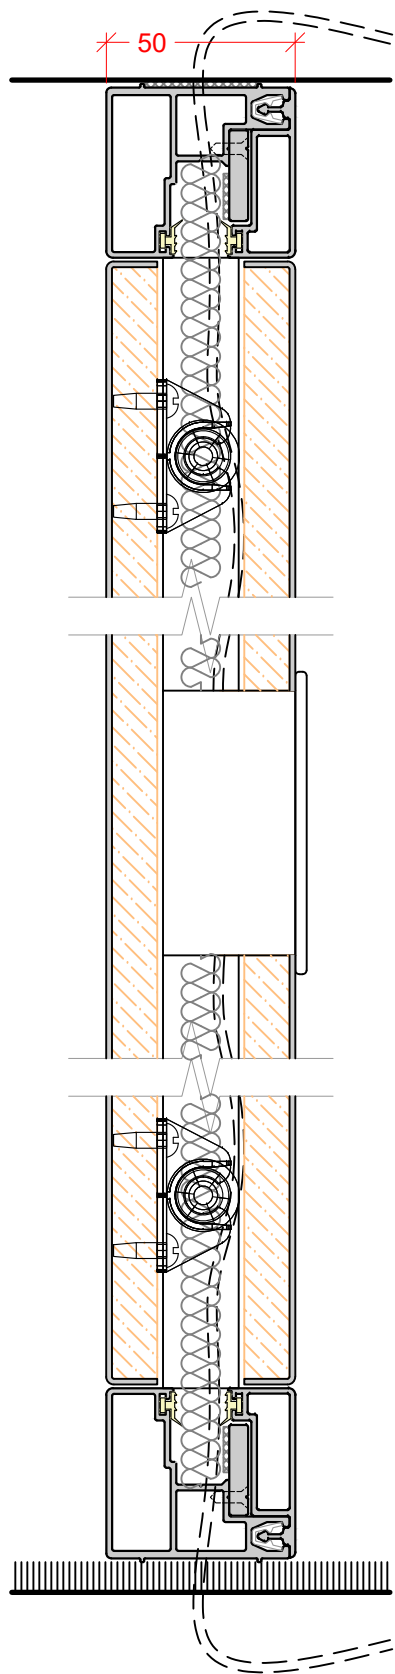

## CONTENTS:

PAGE 1 - GLAZING PARTITION VERTICAL SECTIONS

PAGE 2 - PIVOT DOORS VERTICAL SECTIONS

PAGE 3 - SLIDING DOORS VERTICAL SECTIONS

PAGE 4 - TECH PANELS VERTICAL SECTIONS

PAGE 5 - GLAZING PARTITION HORIZONTAL JUNCTIONS

PAGE 6 - PIVOT DOORS HORIZONTAL SECTIONS

PAGE 7 - SLIDING DOOR HORIZONTAL SECTIONS

PAGE 8 - TECH PANELS HORIZONTAL SECTIONS

SINGLE GLAZED  
10mm, 10.8mm, 12mm & 12.8mm GLASS

SINGLE GLAZED  
16.8mm GLASS

SINGLE GLAZED  
10mm, 10.8mm, 12mm, 12.8mm & 16.8mm GLASS

**DEFLECTION HEAD**  
 ±15mm

**DEFLECTION HEAD**  
 ±25mm

SINGLE GLAZED SLIDING DOOR  
FRAMED DOOR WITH BRUSH SEALS  
10mm, 12mm GLASS

SINGLE GLAZED SLIDING DOOR  
FRAMED DOOR WITH DROP DOWN SEAL  
10mm, 12mm GLASS

DEFLECTION HEAD  
± 15mm

DEFLECTION HEAD  
± 25mm

TECH PANEL  
ALUMINIUM

TECH PANEL  
TYPICAL SOLID PANEL

DEFLECTION HEAD  
± 15mm

DEFLECTION HEAD  
± 25mm

STANDARD WALL ABUTMENT

GLASS CORNER JOINT  
JUNCTION POST