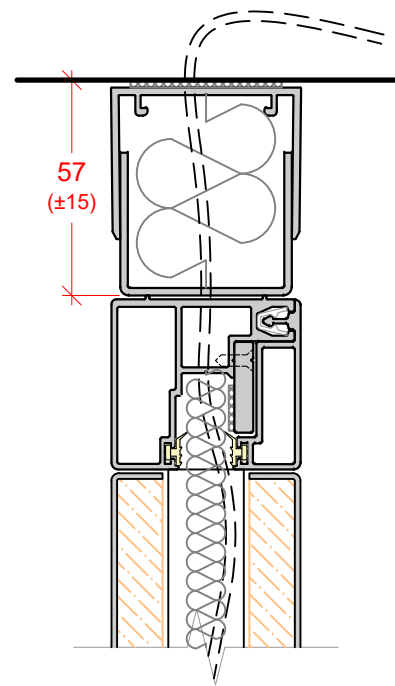

**DEFLECTION HEAD**  
 ±15mm

**DEFLECTION HEAD**  
 ±25mm

SINGLE GLAZED SLIDING DOOR  
FRAMED DOOR WITH BRUSH SEALS  
10mm, 12mm GLASS

SINGLE GLAZED SLIDING DOOR  
FRAMED DOOR WITH DROP DOWN SEAL  
10mm, 12mm GLASS

DEFLECTION HEAD  
± 15mm

DEFLECTION HEAD  
± 25mm

TECH PANEL  
ALUMINIUM

TECH PANEL  
TYPICAL SOLID PANEL

DEFLECTION HEAD  
± 15mm

DEFLECTION HEAD  
± 25mm

STANDARD WALL ABUTMENT

GLASS CORNER JOINT  
JUNCTION POST

GLASS STRAIGHT JOINT  
JUNCTION POST

GLASS STRAIGHT JOINT  
POLYCARB STRAIGHT JOINT

GLASS STRAIGHT JOINT  
TAPED JOINT

GLASS STRAIGHT JOINT  
ALUMINIUM STRAIGHT JOINING STRIP

INTEGRATED WALL ABUTMENT

GLASS 3 WAY JUNCTION  
JUNCTION POST

GLASS 3 WAY JUNCTION  
POLYCARB 3 WAY JUNCTION

GLASS 3 WAY JUNCTION  
TAPED JOINT

**DOUBLE GLAZED PIVOT DOOR**  
6mm + 6mm GLASS

**SINGLE GLAZED PIVOT DOOR**  
10mm, 10.8mm, 12mm, 12.8mm GLASS

**SOLID PIVOT DOOR**  
44mm & 54mm LEAF  
FLOOR CLOSER IF REQUIRED