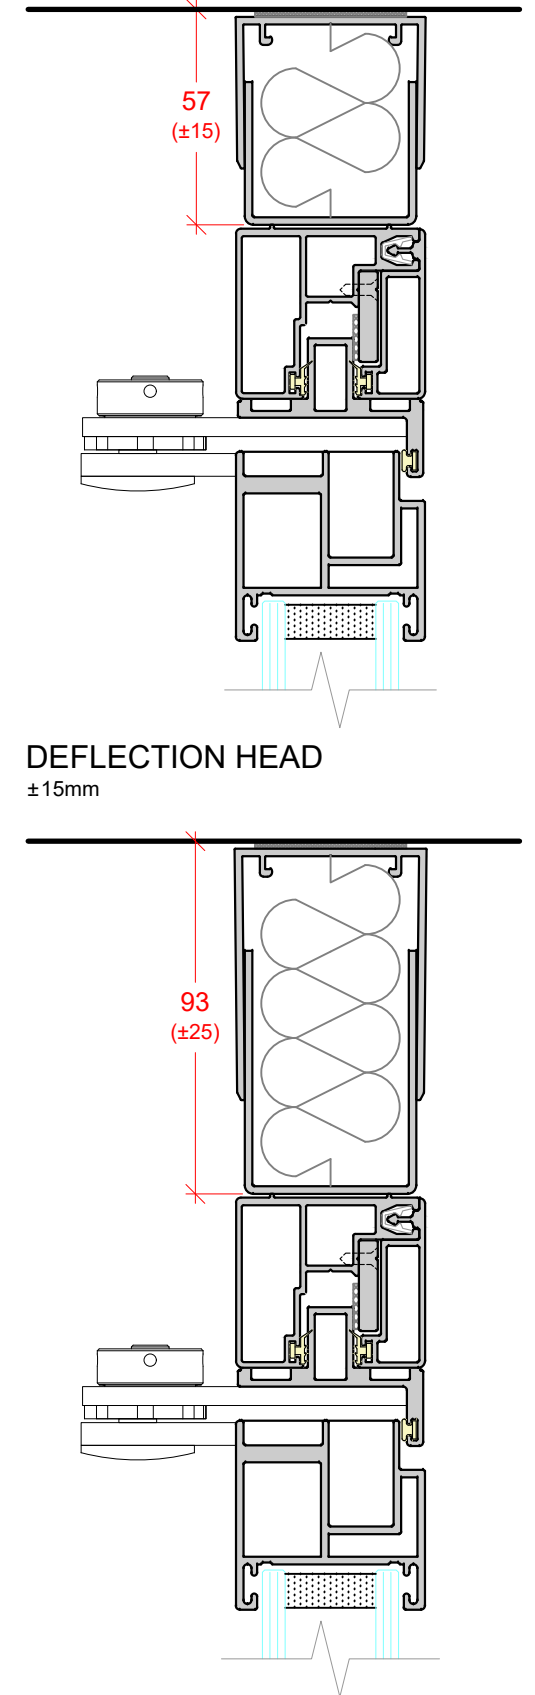

## CONTENTS:

PAGE 1 - GLAZING PARTITION VERTICAL SECTIONS

PAGE 2 - PIVOT DOORS VERTICAL SECTIONS

PAGE 3 - SLIDING DOORS VERTICAL SECTIONS

PAGE 4 - TECH PANELS VERTICAL SECTIONS

PAGE 5 - GLAZING PARTITION HORIZONTAL JUNCTIONS

PAGE 6 - PIVOT DOORS HORIZONTAL SECTIONS

PAGE 7 - SLIDING DOOR HORIZONTAL SECTIONS

PAGE 8 - TECH PANELS HORIZONTAL SECTIONS

SINGLE GLAZED  
10mm, 10.8mm, 12mm & 12.8mm GLASS

SINGLE GLAZED  
16.8mm GLASS

SINGLE GLAZED  
10mm, 10.8mm, 12mm, 12.8mm & 16.8mm GLASS

SINGLE GLAZED  
10mm, 10.8mm, 12mm, 12.8mm & 16.8mm GLASS

SINGLE GLAZED  
DEFLECTION HEAD ± 15mm

SINGLE GLAZED  
DEFLECTION HEAD ± 25mm

SINGLE GLAZED  
DEFLECTION HEAD ± 25mm

**FRAMED DOUBLE GLAZED PIVOT DOOR**  
 36mm SEALED GLASS UNIT  
 FLOOR CLOSER IF REQUIRED

**FRAMED SINGLE GLAZED PIVOT DOOR**  
 10mm, 12mm GLASS  
 FLOOR CLOSER IF REQUIRED

**FRAMELESS SINGLE GLAZED PIVOT DOOR**  
 10mm, 12mm GLASS  
 FLOOR CLOSER IF REQUIRED

**SOLID PIVOT DOOR**  
 44mm & 54mm LEAF  
 FLOOR CLOSER IF REQUIRED