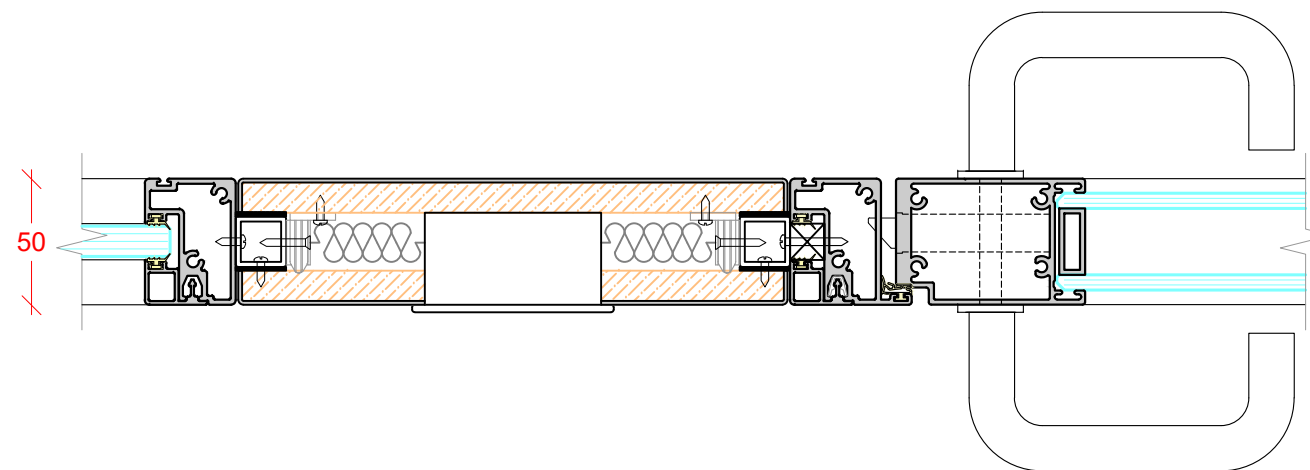

GLASS STRAIGHT JOINT  
JUNCTION POST

GLASS STRAIGHT JOINT  
POLYCARB STRAIGHT JOINT

GLASS STRAIGHT JOINT  
TAPED JOINT

GLASS STRAIGHT JOINT  
ALUMINIUM STRAIGHT JOINING STRIP

INTEGRATED WALL ABUTMENT

GLASS 3 WAY JUNCTION  
JUNCTION POST

GLASS 3 WAY JUNCTION  
POLYCARB 3 WAY JUNCTION

GLASS 3 WAY JUNCTION  
TAPED JOINT

**DOUBLE GLAZED PIVOT DOOR**  
6mm + 6mm GLASS

**SINGLE GLAZED PIVOT DOOR**  
10mm, 10.8mm, 12mm, 12.8mm GLASS

**SOLID PIVOT DOOR**  
44mm & 54mm LEAF  
FLOOR CLOSER IF REQUIRED

SINGLE GLAZED SLIDING DOOR  
 FRAMED DOOR  
 10mm, 12mm GLASS

TECH PANEL  
ALUMINIUM

TECH PANEL  
TYPICAL SOLID PANELS