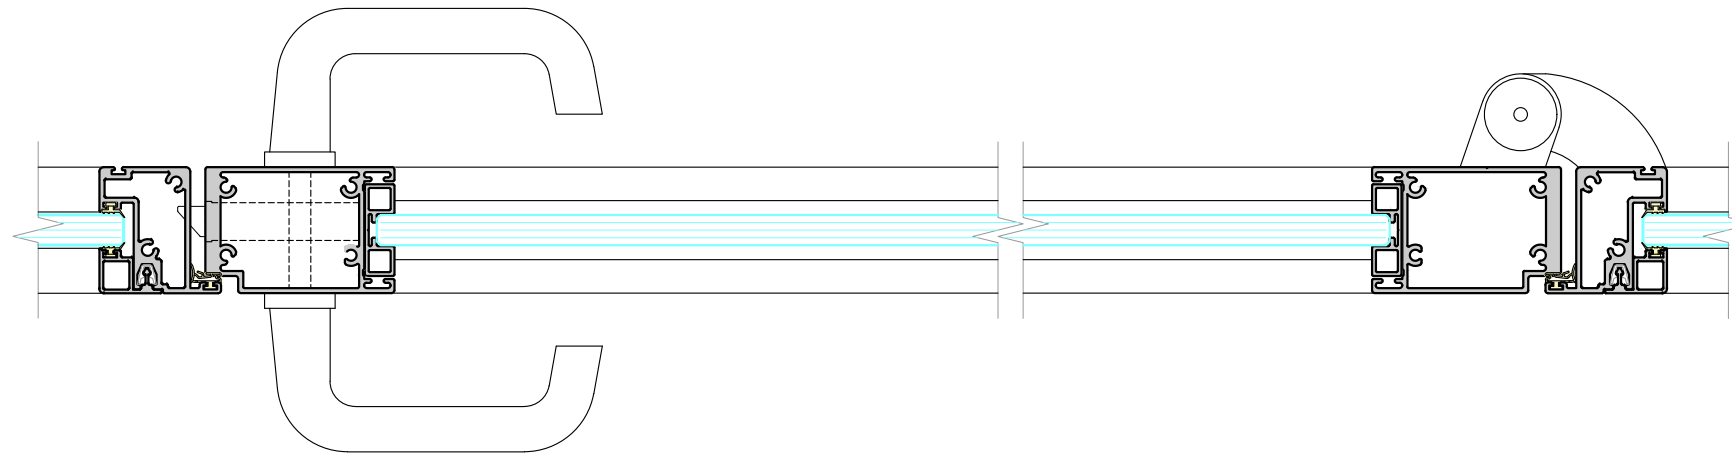

DEFLECTION HEAD  
± 15mm

DEFLECTION HEAD  
± 25mm

TECH PANEL  
ALUMINIUM

TECH PANEL  
TYPICAL SOLID PANEL

DEFLECTION HEAD  
± 15mm

DEFLECTION HEAD  
± 25mm

STANDARD WALL ABUTMENT

GLASS CORNER JOINT  
JUNCTION POST

GLASS STRAIGHT JOINT  
JUNCTION POST

GLASS STRAIGHT JOINT  
POLYCARB STRAIGHT JOINT

GLASS STRAIGHT JOINT  
TAPED JOINT

GLASS STRAIGHT JOINT  
ALUMINIUM STRAIGHT JOINING STRIP

INTEGRATED WALL ABUTMENT

GLASS 3 WAY JUNCTION  
JUNCTION POST

GLASS 3 WAY JUNCTION  
POLYCARB 3 WAY JUNCTION

GLASS 3 WAY JUNCTION  
TAPED JOINT

**DOUBLE GLAZED PIVOT DOOR**  
6mm + 6mm GLASS

**SINGLE GLAZED PIVOT DOOR**  
10mm, 10.8mm, 12mm, 12.8mm GLASS

**SOLID PIVOT DOOR**  
44mm & 54mm LEAF  
FLOOR CLOSER IF REQUIRED