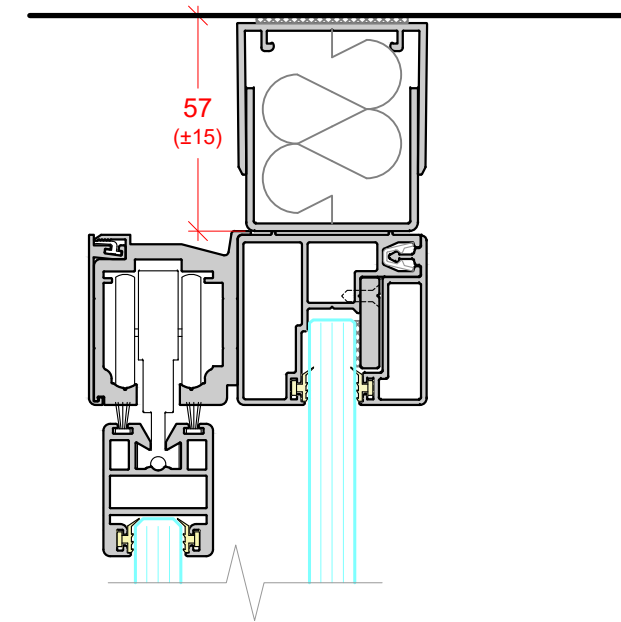

SINGLE GLAZED  
10mm, 10.8mm, 12mm, 12.8mm & 16.8mm GLASS

SINGLE GLAZED  
DEFLECTION HEAD ± 15mm

SINGLE GLAZED  
DEFLECTION HEAD ± 25mm

SINGLE GLAZED  
DEFLECTION HEAD ± 25mm

**FRAMED DOUBLE GLAZED PIVOT DOOR**  
 36mm SEALED GLASS UNIT  
 FLOOR CLOSER IF REQUIRED

**FRAMED SINGLE GLAZED PIVOT DOOR**  
 10mm, 12mm GLASS  
 FLOOR CLOSER IF REQUIRED

**FRAMELESS SINGLE GLAZED PIVOT DOOR**  
 10mm, 12mm GLASS  
 FLOOR CLOSER IF REQUIRED

**SOLID PIVOT DOOR**  
 44mm & 54mm LEAF  
 FLOOR CLOSER IF REQUIRED

**DEFLECTION HEAD**  
 ±15mm

**DEFLECTION HEAD**  
 ±25mm

SINGLE GLAZED SLIDING DOOR  
FRAMED DOOR WITH BRUSH SEALS  
10mm, 12mm GLASS

SINGLE GLAZED SLIDING DOOR  
FRAMED DOOR WITH DROP DOWN SEAL  
10mm, 12mm GLASS

DEFLECTION HEAD  
± 15mm

DEFLECTION HEAD  
± 25mm

TECH PANEL  
ALUMINIUM

TECH PANEL  
TYPICAL SOLID PANEL

DEFLECTION HEAD  
± 15mm

DEFLECTION HEAD  
± 25mm

STANDARD WALL ABUTMENT

GLASS CORNER JOINT  
JUNCTION POST