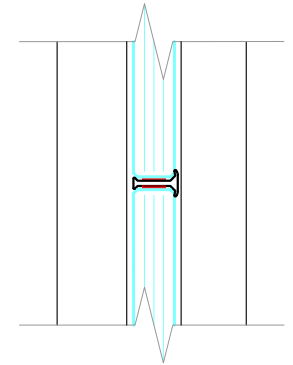

**DEFLECTION HEAD**  
 ±15mm

**DEFLECTION HEAD**  
 ±25mm

SINGLE GLAZED SLIDING DOOR  
FRAMED DOOR WITH BRUSH SEALS  
10mm, 12mm GLASS

SINGLE GLAZED SLIDING DOOR  
FRAMED DOOR WITH DROP DOWN SEAL  
10mm, 12mm GLASS

DEFLECTION HEAD  
± 15mm

DEFLECTION HEAD  
± 25mm

TECH PANEL  
ALUMINIUM

TECH PANEL  
TYPICAL SOLID PANEL

DEFLECTION HEAD  
± 15mm

DEFLECTION HEAD  
± 25mm

STANDARD WALL ABUTMENT

GLASS CORNER JOINT  
JUNCTION POST

GLASS STRAIGHT JOINT  
JUNCTION POST

GLASS STRAIGHT JOINT  
POLYCARB STRAIGHT JOINT

GLASS STRAIGHT JOINT  
TAPED JOINT

GLASS STRAIGHT JOINT  
ALUMINIUM STRAIGHT JOINING STRIP

INTEGRATED WALL ABUTMENT

GLASS 3 WAY JUNCTION  
JUNCTION POST

GLASS 3 WAY JUNCTION  
POLYCARB 3 WAY JUNCTION

GLASS 3 WAY JUNCTION  
TAPED JOINT

**DOUBLE GLAZED PIVOT DOOR**  
6mm + 6mm GLASS

**SINGLE GLAZED PIVOT DOOR**  
10mm, 10.8mm, 12mm, 12.8mm GLASS

**SOLID PIVOT DOOR**  
44mm & 54mm LEAF  
FLOOR CLOSER IF REQUIRED