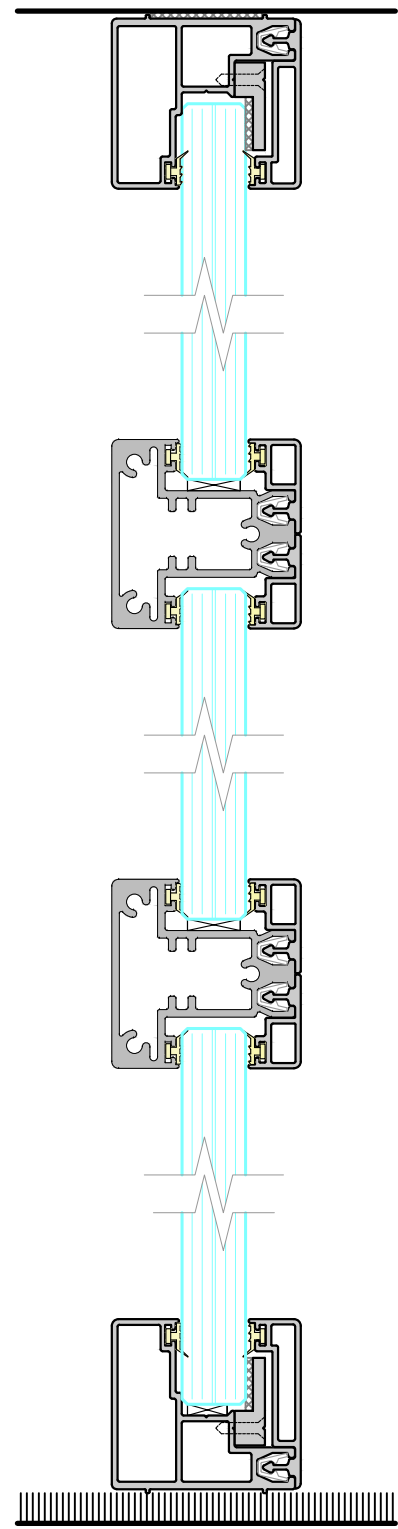

## CONTENTS:

PAGE 1 - GLAZING PARTITION VERTICAL SECTIONS

PAGE 2 - PIVOT DOORS VERTICAL SECTIONS

PAGE 3 - SLIDING DOORS VERTICAL SECTIONS

PAGE 4 - TECH PANELS VERTICAL SECTIONS

PAGE 5 - GLAZING PARTITION HORIZONTAL JUNCTIONS

PAGE 6 - PIVOT DOORS HORIZONTAL SECTIONS

PAGE 7 - SLIDING DOOR HORIZONTAL SECTIONS

PAGE 8 - TECH PANELS HORIZONTAL SECTIONS

SINGLE GLAZED  
10mm, 10.8mm, 12mm & 12.8mm GLASS

SINGLE GLAZED  
16.8mm GLASS

SINGLE GLAZED  
10mm, 10.8mm, 12mm, 12.8mm & 16.8mm GLASS