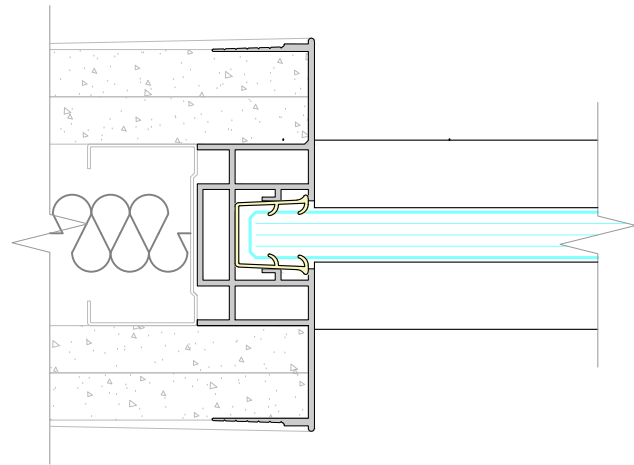

DEFLECTION HEAD  
± 15mm

DEFLECTION HEAD  
± 25mm

TECH PANEL  
ALUMINIUM

TECH PANEL  
TYPICAL SOLID PANEL

DEFLECTION HEAD  
± 15mm

DEFLECTION HEAD  
± 25mm

STANDARD WALL ABUTMENT

GLASS CORNER JOINT  
JUNCTION POST

GLASS STRAIGHT JOINT  
JUNCTION POST

GLASS STRAIGHT JOINT  
POLYCARB STRAIGHT JOINT

GLASS STRAIGHT JOINT  
TAPED JOINT

GLASS STRAIGHT JOINT  
ALUMINIUM STRAIGHT JOINING STRIP

INTEGRATED WALL ABUTMENT

GLASS 3 WAY JUNCTION  
JUNCTION POST

GLASS 3 WAY JUNCTION  
POLYCARB 3 WAY JUNCTION

GLASS 3 WAY JUNCTION  
TAPED JOINT

**DOUBLE GLAZED PIVOT DOOR**  
6mm + 6mm GLASS

**SINGLE GLAZED PIVOT DOOR**  
10mm, 10.8mm, 12mm, 12.8mm GLASS

**SOLID PIVOT DOOR**  
44mm & 54mm LEAF  
FLOOR CLOSER IF REQUIRED