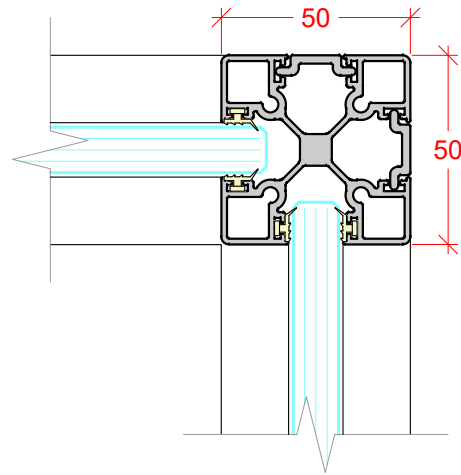

**DEFLECTION HEAD**  
 ±15mm

**DEFLECTION HEAD**  
 ±25mm

SINGLE GLAZED SLIDING DOOR  
FRAMED DOOR WITH BRUSH SEALS  
10mm, 12mm GLASS

SINGLE GLAZED SLIDING DOOR  
FRAMED DOOR WITH DROP DOWN SEAL  
10mm, 12mm GLASS

DEFLECTION HEAD  
± 15mm

DEFLECTION HEAD  
± 25mm

TECH PANEL  
ALUMINIUM

TECH PANEL  
TYPICAL SOLID PANEL

DEFLECTION HEAD  
± 15mm

DEFLECTION HEAD  
± 25mm

STANDARD WALL ABUTMENT

GLASS CORNER JOINT  
JUNCTION POST

GLASS STRAIGHT JOINT  
JUNCTION POST

GLASS STRAIGHT JOINT  
POLYCARB STRAIGHT JOINT

GLASS STRAIGHT JOINT  
TAPED JOINT

GLASS STRAIGHT JOINT  
ALUMINIUM STRAIGHT JOINING STRIP

INTEGRATED WALL ABUTMENT

GLASS 3 WAY JUNCTION  
JUNCTION POST

GLASS 3 WAY JUNCTION  
POLYCARB 3 WAY JUNCTION

GLASS 3 WAY JUNCTION  
TAPED JOINT

**DOUBLE GLAZED PIVOT DOOR**  
6mm + 6mm GLASS

**SINGLE GLAZED PIVOT DOOR**  
10mm, 10.8mm, 12mm, 12.8mm GLASS

**SOLID PIVOT DOOR**  
44mm & 54mm LEAF  
FLOOR CLOSER IF REQUIRED