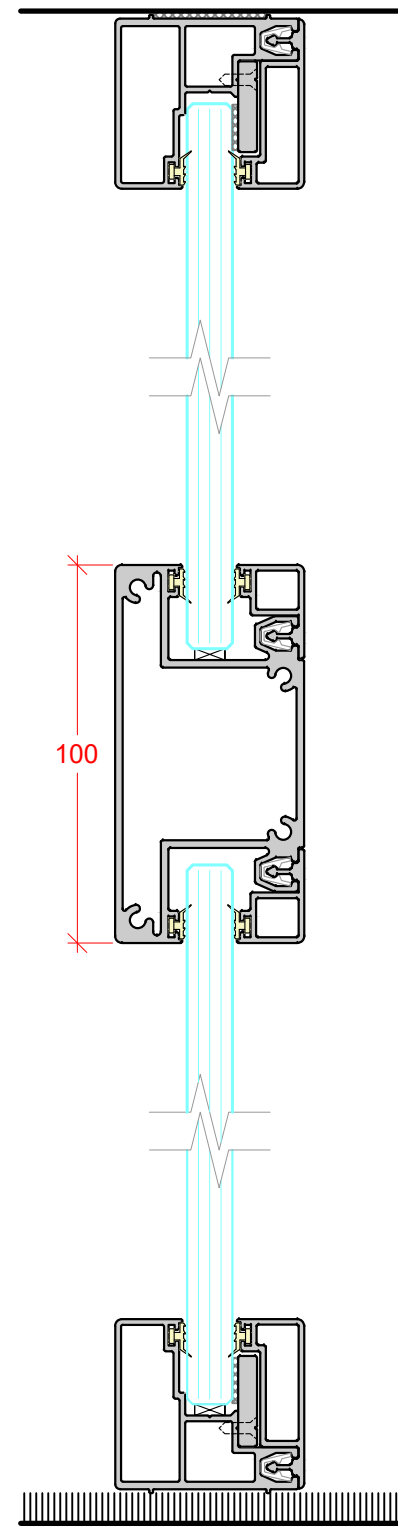

## CONTENTS:

PAGE 1 - GLAZING PARTITION VERTICAL SECTIONS

PAGE 2 - PIVOT DOORS VERTICAL SECTIONS

PAGE 3 - SLIDING DOORS VERTICAL SECTIONS

PAGE 4 - TECH PANELS VERTICAL SECTIONS

PAGE 5 - GLAZING PARTITION HORIZONTAL JUNCTIONS

PAGE 6 - PIVOT DOORS HORIZONTAL SECTIONS

PAGE 7 - SLIDING DOOR HORIZONTAL SECTIONS

PAGE 8 - TECH PANELS HORIZONTAL SECTIONS

SINGLE GLAZED  
10mm, 10.8mm, 12mm & 12.8mm GLASS

SINGLE GLAZED  
16.8mm GLASS

SINGLE GLAZED  
10mm, 10.8mm, 12mm, 12.8mm & 16.8mm GLASS

SINGLE GLAZED  
10mm, 10.8mm, 12mm, 12.8mm & 16.8mm GLASS

SINGLE GLAZED  
DEFLECTION HEAD ± 15mm

SINGLE GLAZED  
DEFLECTION HEAD ± 25mm

SINGLE GLAZED  
DEFLECTION HEAD ± 25mm

**FRAMED DOUBLE GLAZED PIVOT DOOR**  
 36mm SEALED GLASS UNIT  
 FLOOR CLOSER IF REQUIRED