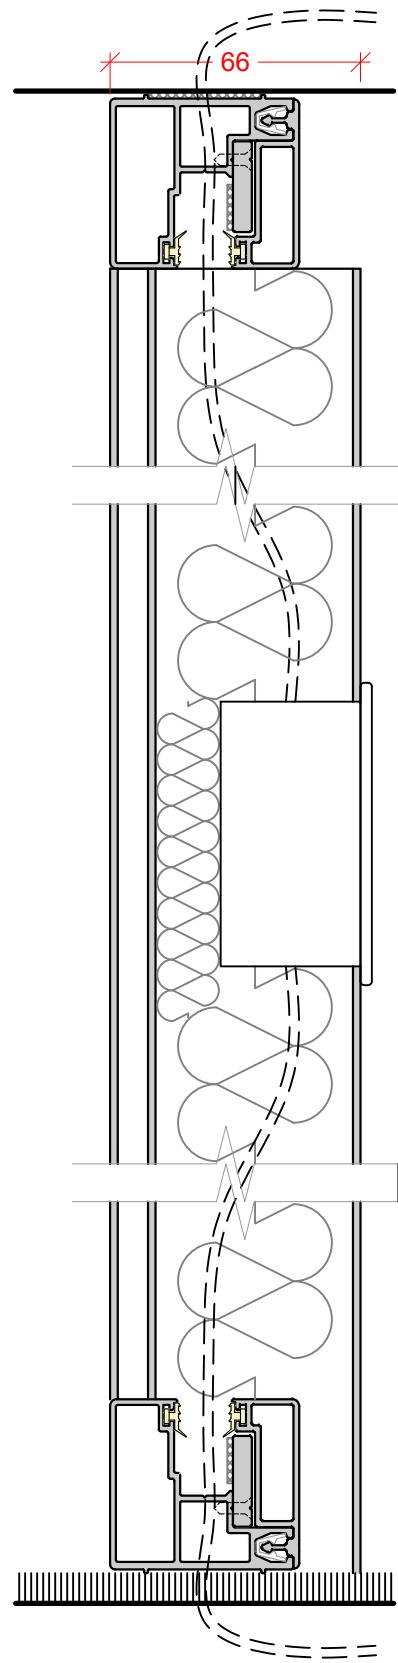

## CONTENTS:

PAGE 1 - GLAZING PARTITION VERTICAL SECTIONS

PAGE 2 - PIVOT DOORS VERTICAL SECTIONS

PAGE 3 - SLIDING DOORS VERTICAL SECTIONS

PAGE 4 - TECH PANELS VERTICAL SECTIONS

PAGE 5 - GLAZING PARTITION HORIZONTAL JUNCTIONS

PAGE 6 - PIVOT DOORS HORIZONTAL SECTIONS

PAGE 7 - SLIDING DOOR HORIZONTAL SECTIONS

PAGE 8 - TECH PANELS HORIZONTAL SECTIONS

SINGLE GLAZED  
10mm, 10.8mm, 12mm & 12.8mm GLASS

SINGLE GLAZED  
16.8mm GLASS

SINGLE GLAZED  
10mm, 10.8mm, 12mm, 12.8mm & 16.8mm GLASS

**DEFLECTION HEAD**  
 ±15mm

**DEFLECTION HEAD**  
 ±25mm

SINGLE GLAZED SLIDING DOOR  
FRAMED DOOR WITH BRUSH SEALS  
10mm, 12mm GLASS

SINGLE GLAZED SLIDING DOOR  
FRAMED DOOR WITH DROP DOWN SEAL  
10mm, 12mm GLASS

DEFLECTION HEAD  
± 15mm

DEFLECTION HEAD  
± 25mm

TECH PANEL  
ALUMINIUM

TECH PANEL  
TYPICAL SOLID PANEL

DEFLECTION HEAD  
± 15mm

DEFLECTION HEAD  
± 25mm

STANDARD WALL ABUTMENT

GLASS CORNER JOINT  
JUNCTION POST