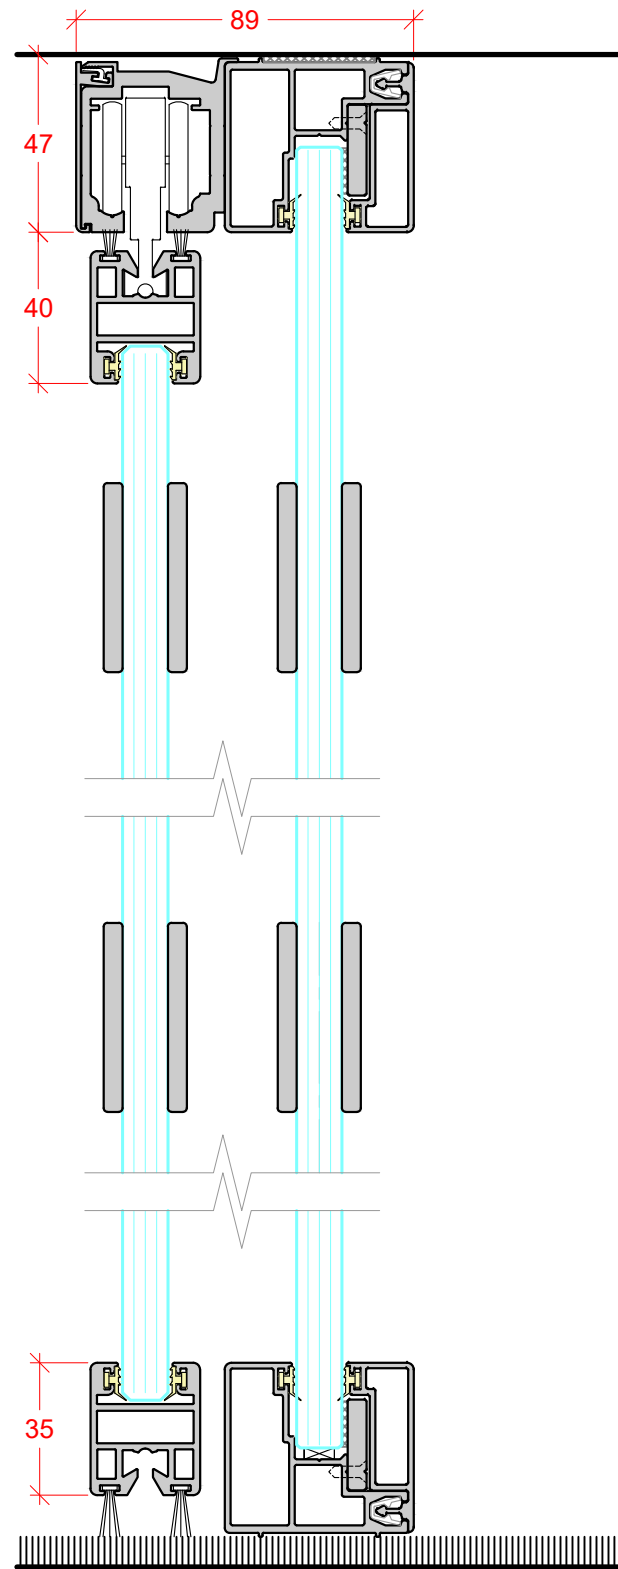

SINGLE GLAZED  
10mm, 10.8mm, 12mm, 12.8mm & 16.8mm GLASS

SINGLE GLAZED  
DEFLECTION HEAD ± 15mm

SINGLE GLAZED  
DEFLECTION HEAD ± 25mm

SINGLE GLAZED  
DEFLECTION HEAD ± 25mm

**FRAMED DOUBLE GLAZED PIVOT DOOR**  
 36mm SEALED GLASS UNIT  
 FLOOR CLOSER IF REQUIRED

**FRAMED SINGLE GLAZED PIVOT DOOR**  
 10mm, 12mm GLASS  
 FLOOR CLOSER IF REQUIRED

**FRAMELESS SINGLE GLAZED PIVOT DOOR**  
 10mm, 12mm GLASS  
 FLOOR CLOSER IF REQUIRED

**SOLID PIVOT DOOR**  
 44mm & 54mm LEAF  
 FLOOR CLOSER IF REQUIRED

**DEFLECTION HEAD**  
 ±15mm

**DEFLECTION HEAD**  
 ±25mm

SINGLE GLAZED SLIDING DOOR  
FRAMED DOOR WITH BRUSH SEALS  
10mm, 12mm GLASS

SINGLE GLAZED SLIDING DOOR  
FRAMED DOOR WITH DROP DOWN SEAL  
10mm, 12mm GLASS

DEFLECTION HEAD  
± 15mm

DEFLECTION HEAD  
± 25mm

TECH PANEL  
ALUMINIUM

TECH PANEL  
TYPICAL SOLID PANEL

DEFLECTION HEAD  
± 15mm

DEFLECTION HEAD  
± 25mm

STANDARD WALL ABUTMENT

GLASS CORNER JOINT  
JUNCTION POST