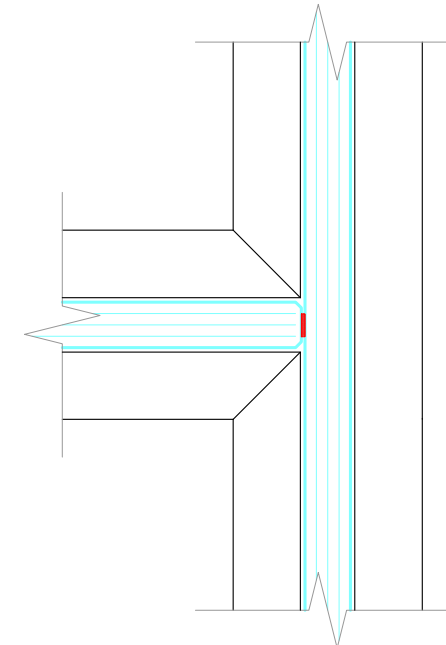

**DEFLECTION HEAD**  
 ±15mm

**DEFLECTION HEAD**  
 ±25mm

SINGLE GLAZED SLIDING DOOR  
FRAMED DOOR WITH BRUSH SEALS  
10mm, 12mm GLASS

SINGLE GLAZED SLIDING DOOR  
FRAMED DOOR WITH DROP DOWN SEAL  
10mm, 12mm GLASS

DEFLECTION HEAD  
± 15mm

DEFLECTION HEAD  
± 25mm

TECH PANEL  
ALUMINIUM

TECH PANEL  
TYPICAL SOLID PANEL

DEFLECTION HEAD  
± 15mm

DEFLECTION HEAD  
± 25mm

STANDARD WALL ABUTMENT

GLASS CORNER JOINT  
JUNCTION POST

GLASS STRAIGHT JOINT  
JUNCTION POST

GLASS STRAIGHT JOINT  
POLYCARB STRAIGHT JOINT

GLASS STRAIGHT JOINT  
TAPED JOINT

GLASS STRAIGHT JOINT  
ALUMINIUM STRAIGHT JOINING STRIP

INTEGRATED WALL ABUTMENT

GLASS 3 WAY JUNCTION  
JUNCTION POST

GLASS 3 WAY JUNCTION  
POLYCARB 3 WAY JUNCTION

GLASS 3 WAY JUNCTION  
TAPED JOINT

**DOUBLE GLAZED PIVOT DOOR**  
6mm + 6mm GLASS

**SINGLE GLAZED PIVOT DOOR**  
10mm, 10.8mm, 12mm, 12.8mm GLASS

**SOLID PIVOT DOOR**  
44mm & 54mm LEAF  
FLOOR CLOSER IF REQUIRED