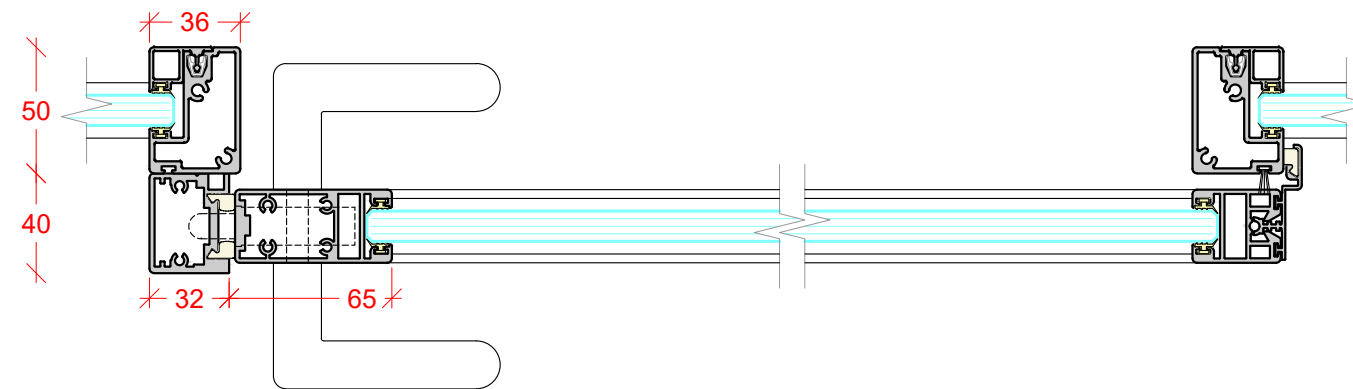

GLASS STRAIGHT JOINT  
JUNCTION POST

GLASS STRAIGHT JOINT  
POLYCARB STRAIGHT JOINT

GLASS STRAIGHT JOINT  
TAPED JOINT

GLASS STRAIGHT JOINT  
ALUMINIUM STRAIGHT JOINING STRIP

INTEGRATED WALL ABUTMENT

GLASS 3 WAY JUNCTION  
JUNCTION POST

GLASS 3 WAY JUNCTION  
POLYCARB 3 WAY JUNCTION

GLASS 3 WAY JUNCTION  
TAPED JOINT

**DOUBLE GLAZED PIVOT DOOR**  
6mm + 6mm GLASS

**SINGLE GLAZED PIVOT DOOR**  
10mm, 10.8mm, 12mm, 12.8mm GLASS

**SOLID PIVOT DOOR**  
44mm & 54mm LEAF  
FLOOR CLOSER IF REQUIRED

SINGLE GLAZED SLIDING DOOR  
 FRAMED DOOR  
 10mm, 12mm GLASS

TECH PANEL  
ALUMINIUM

TECH PANEL  
TYPICAL SOLID PANELS