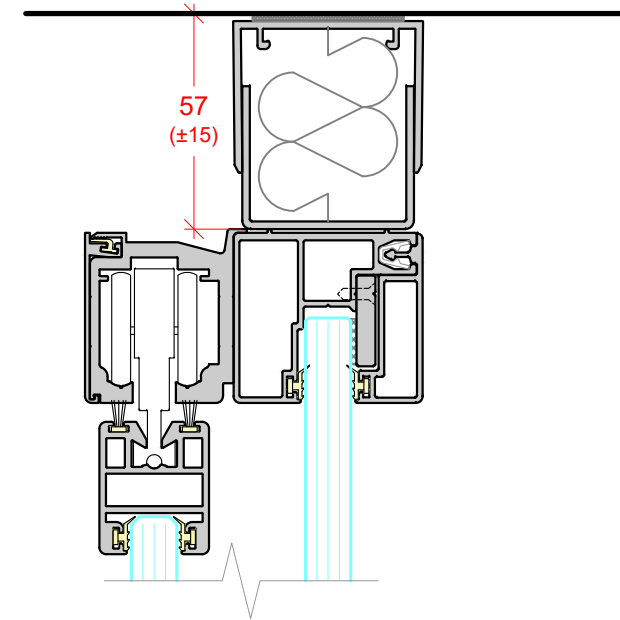

SINGLE GLAZED
DEFLECTION HEAD ± 15mm

SINGLE GLAZED
DEFLECTION HEAD ± 25mm

SINGLE GLAZED
DEFLECTION HEAD ± 25mm

FRAMED DOUBLE GLAZED PIVOT DOOR
 36mm SEALED GLASS UNIT
 FLOOR CLOSER IF REQUIRED

FRAMED SINGLE GLAZED PIVOT DOOR
 10mm, 12mm GLASS
 FLOOR CLOSER IF REQUIRED

FRAMELESS SINGLE GLAZED PIVOT DOOR
 10mm, 12mm GLASS
 FLOOR CLOSER IF REQUIRED

SOLID PIVOT DOOR
 44mm & 54mm LEAF
 FLOOR CLOSER IF REQUIRED

DEFLECTION HEAD
 ±15mm

DEFLECTION HEAD
 ±25mm

FRAMELESS SINGLE GLAZED SLIDING DOOR
 FRAMELESS DOOR
 10mm, 12mm GLASS

FRAMED SINGLE GLAZED SLIDING DOOR
 FRAMED DOOR WITH BRUSH SEALS
 10mm, 12mm GLASS

DEFLECTION HEAD
 ± 15mm

DEFLECTION HEAD
 ± 25mm

TECH PANEL
ALUMINIUM

TECH PANEL
TYPICAL SOLID PANEL

DEFLECTION HEAD
± 15mm

DEFLECTION HEAD
± 25mm