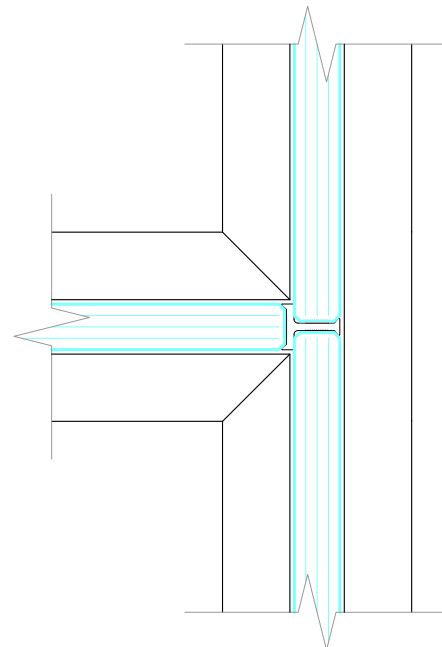

FRAMED SINGLE GLAZED SLIDING DOOR
 FRAMED DOOR WITH BRUSH SEALS
 10mm, 12mm GLASS

DEFLECTION HEAD
 ± 15mm

DEFLECTION HEAD
 ± 25mm

TECH PANEL
ALUMINIUM

TECH PANEL
TYPICAL SOLID PANEL

DEFLECTION HEAD
± 15mm

DEFLECTION HEAD
± 25mm

STANDARD WALL ABUTMENT

GLASS CORNER JOINT
POLYCARB CORNER JOINT

GLASS CORNER JOINT
ALUMINIUM CORNER JOINING STRIP

GLASS CORNER JOINT
MITRED & TAPED JOINT

GLASS CORNER JOINT
JUNCTION POST

GLASS STRAIGHT JOINT
POLYCARB STRAIGHT JOINT

GLASS STRAIGHT JOINT
ALUMINIUM STRAIGHT JOINING STRIP

GLASS STRAIGHT JOINT
TAPED JOINT

GLASS STRAIGHT JOINT
JUNCTION POST

INTEGRATED WALL ABUTMENT

GLASS 3 WAY JUNCTION
POLYCARB 3 WAY JUNCTION

GLASS 3 WAY JUNCTION
TAPED JOINT

GLASS 3 WAY JUNCTION
JUNCTION POST

DOUBLE GLAZED PIVOT DOOR
 6mm + 6mm GLASS
 FLOOR CLOSER IF REQUIRED

FRAMELESS SINGLE GLAZED PIVOT DOOR
 10mm, 12mm GLASS
 FLOOR CLOSER IF REQUIRED

SINGLE GLAZED PIVOT DOOR
 10mm, 10.8mm, 12mm, 12.8mm GLASS
 FLOOR CLOSER IF REQUIRED