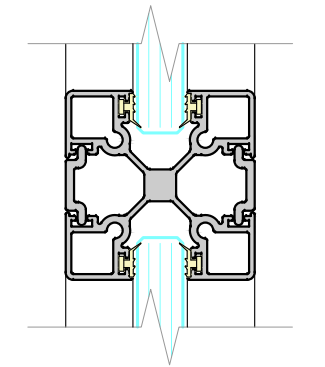

PAGE 6 - PIVOT DOORS HORIZONTAL SECTIONS

PAGE 7 - SLIDING DOORS HORIZONTAL SECTIONS

PAGE 8 - TECH PANELS HORIZONTAL SECTIONS

SINGLE GLAZED
10mm, 10.8mm, 12mm & 12.8mm GLASS

SINGLE GLAZED
16.8mm GLASS

SINGLE GLAZED
OVER PANEL

FRAMED SINGLE GLAZED SLIDING DOOR
 FRAMED DOOR WITH BRUSH SEALS
 10mm, 12mm GLASS

DEFLECTION HEAD
 ± 15mm

DEFLECTION HEAD
 ± 25mm

TECH PANEL
ALUMINIUM

TECH PANEL
TYPICAL SOLID PANEL

DEFLECTION HEAD
± 15mm

DEFLECTION HEAD
± 25mm

STANDARD WALL ABUTMENT

GLASS CORNER JOINT
POLYCARB CORNER JOINT

GLASS CORNER JOINT
ALUMINIUM CORNER JOINING STRIP

GLASS CORNER JOINT
MITRED & TAPED JOINT

GLASS CORNER JOINT
JUNCTION POST

GLASS STRAIGHT JOINT
POLYCARB STRAIGHT JOINT

GLASS STRAIGHT JOINT
ALUMINIUM STRAIGHT JOINING STRIP

GLASS STRAIGHT JOINT
TAPED JOINT

GLASS STRAIGHT JOINT
JUNCTION POST

INTEGRATED WALL ABUTMENT

GLASS 3 WAY JUNCTION
POLYCARB 3 WAY JUNCTION

GLASS 3 WAY JUNCTION
TAPED JOINT