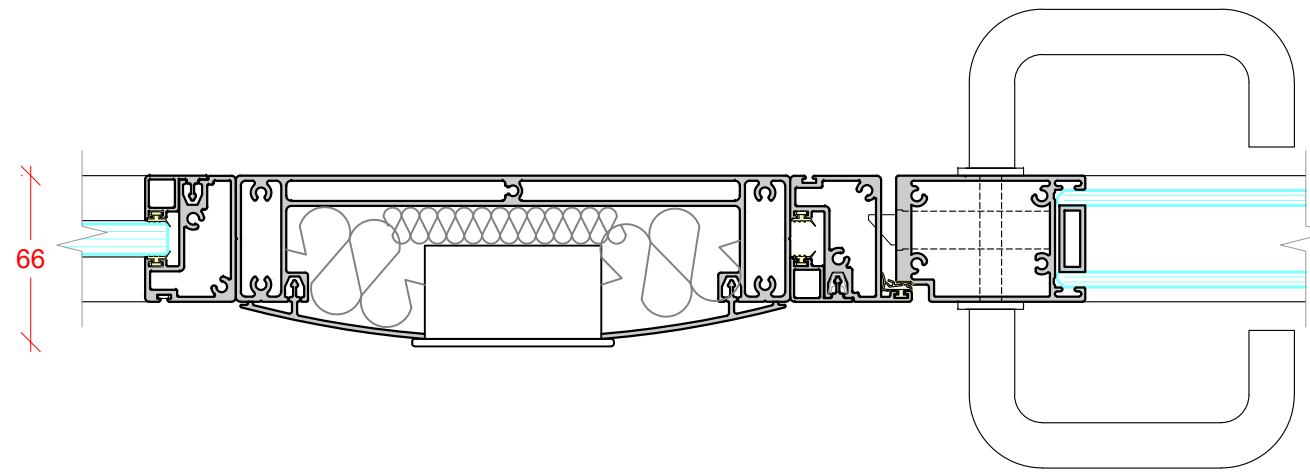

GLASS STRAIGHT JOINT
ALUMINIUM STRAIGHT JOINING STRIP

GLASS STRAIGHT JOINT
TAPED JOINT

GLASS STRAIGHT JOINT
JUNCTION POST

INTEGRATED WALL ABUTMENT

GLASS 3 WAY JUNCTION
POLYCARB 3 WAY JUNCTION

GLASS 3 WAY JUNCTION
TAPED JOINT

GLASS 3 WAY JUNCTION
JUNCTION POST

DOUBLE GLAZED PIVOT DOOR
 6mm + 6mm GLASS
 FLOOR CLOSER IF REQUIRED

FRAMELESS SINGLE GLAZED PIVOT DOOR
 10mm, 12mm GLASS
 FLOOR CLOSER IF REQUIRED

SINGLE GLAZED PIVOT DOOR
 10mm, 10.8mm, 12mm, 12.8mm GLASS
 FLOOR CLOSER IF REQUIRED

SOLID PIVOT DOOR
 44mm & 54mm LEAF
 FLOOR CLOSER IF REQUIRED

SINGLE GLAZED SLIDING DOOR
 FRAMELESS DOOR
 10mm, 12mm GLASS

SINGLE GLAZED SLIDING DOOR
 FRAMED DOOR
 10mm, 12mm GLASS

TECH PANEL
ALUMINIUM

TECH PANEL
TYPICAL SOLID PANELS