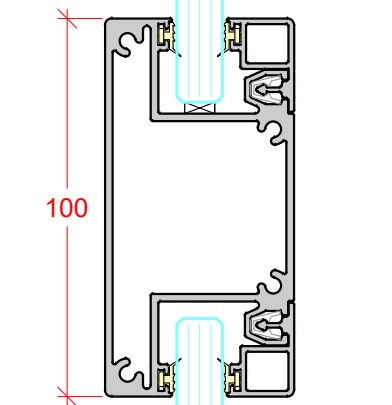

PAGE 6 - PIVOT DOORS HORIZONTAL SECTIONS

PAGE 7 - SLIDING DOORS HORIZONTAL SECTIONS

PAGE 8 - TECH PANELS HORIZONTAL SECTIONS

SINGLE GLAZED
10mm, 10.8mm, 12mm & 12.8mm GLASS

SINGLE GLAZED
16.8mm GLASS

SINGLE GLAZED
OVER PANEL

SINGLE GLAZED
DEFLECTION HEAD ± 15mm

SINGLE GLAZED
DEFLECTION HEAD ± 25mm

SINGLE GLAZED
DEFLECTION HEAD ± 25mm

FRAMED DOUBLE GLAZED PIVOT DOOR
 36mm SEALED GLASS UNIT
 FLOOR CLOSER IF REQUIRED

FRAMED SINGLE GLAZED PIVOT DOOR
 10mm, 12mm GLASS
 FLOOR CLOSER IF REQUIRED

FRAMELESS SINGLE GLAZED PIVOT DOOR
 10mm, 12mm GLASS
 FLOOR CLOSER IF REQUIRED

SOLID PIVOT DOOR
 44mm & 54mm LEAF
 FLOOR CLOSER IF REQUIRED

DEFLECTION HEAD
 ±15mm

DEFLECTION HEAD
 ±25mm

FRAMELESS SINGLE GLAZED SLIDING DOOR
 FRAMELESS DOOR
 10mm, 12mm GLASS

FRAMED SINGLE GLAZED SLIDING DOOR
 FRAMED DOOR WITH BRUSH SEALS
 10mm, 12mm GLASS

DEFLECTION HEAD
 ± 15mm

DEFLECTION HEAD
 ± 25mm

TECH PANEL
ALUMINIUM

TECH PANEL
TYPICAL SOLID PANEL

DEFLECTION HEAD
± 15mm

DEFLECTION HEAD
± 25mm