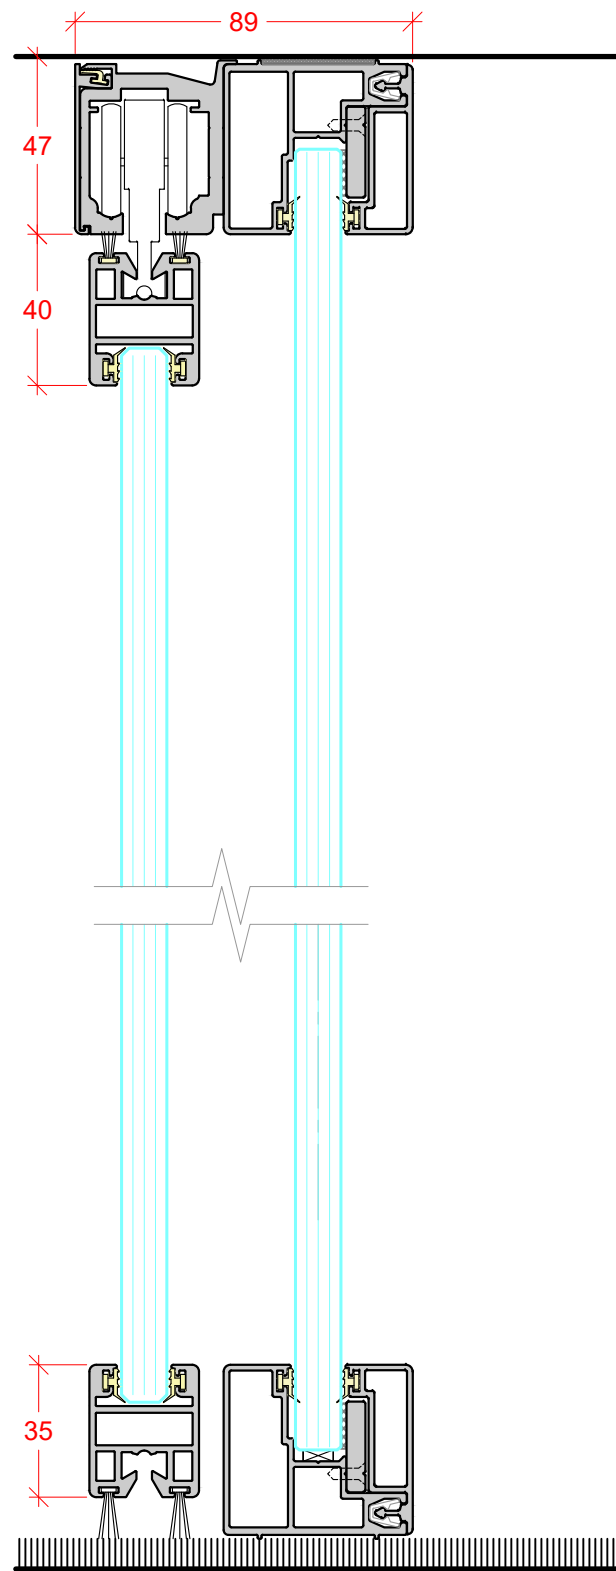

PAGE 6 - PIVOT DOORS HORIZONTAL SECTIONS

PAGE 7 - SLIDING DOORS HORIZONTAL SECTIONS

PAGE 8 - TECH PANELS HORIZONTAL SECTIONS

SINGLE GLAZED
10mm, 10.8mm, 12mm & 12.8mm GLASS

SINGLE GLAZED
16.8mm GLASS

SINGLE GLAZED
OVER PANEL

SINGLE GLAZED
DEFLECTION HEAD ± 15mm

SINGLE GLAZED
DEFLECTION HEAD ± 25mm

SINGLE GLAZED
DEFLECTION HEAD ± 25mm

FRAMED DOUBLE GLAZED PIVOT DOOR
 36mm SEALED GLASS UNIT
 FLOOR CLOSER IF REQUIRED

FRAMED SINGLE GLAZED PIVOT DOOR
 10mm, 12mm GLASS
 FLOOR CLOSER IF REQUIRED

FRAMELESS SINGLE GLAZED PIVOT DOOR
 10mm, 12mm GLASS
 FLOOR CLOSER IF REQUIRED

SOLID PIVOT DOOR
 44mm & 54mm LEAF
 FLOOR CLOSER IF REQUIRED

DEFLECTION HEAD
 ±15mm

DEFLECTION HEAD
 ±25mm

FRAMELESS SINGLE GLAZED SLIDING DOOR
 FRAMELESS DOOR
 10mm, 12mm GLASS

FRAMED SINGLE GLAZED SLIDING DOOR
 FRAMED DOOR WITH BRUSH SEALS
 10mm, 12mm GLASS

DEFLECTION HEAD
 ± 15mm

DEFLECTION HEAD
 ± 25mm

TECH PANEL
ALUMINIUM

TECH PANEL
TYPICAL SOLID PANEL

DEFLECTION HEAD
± 15mm

DEFLECTION HEAD
± 25mm