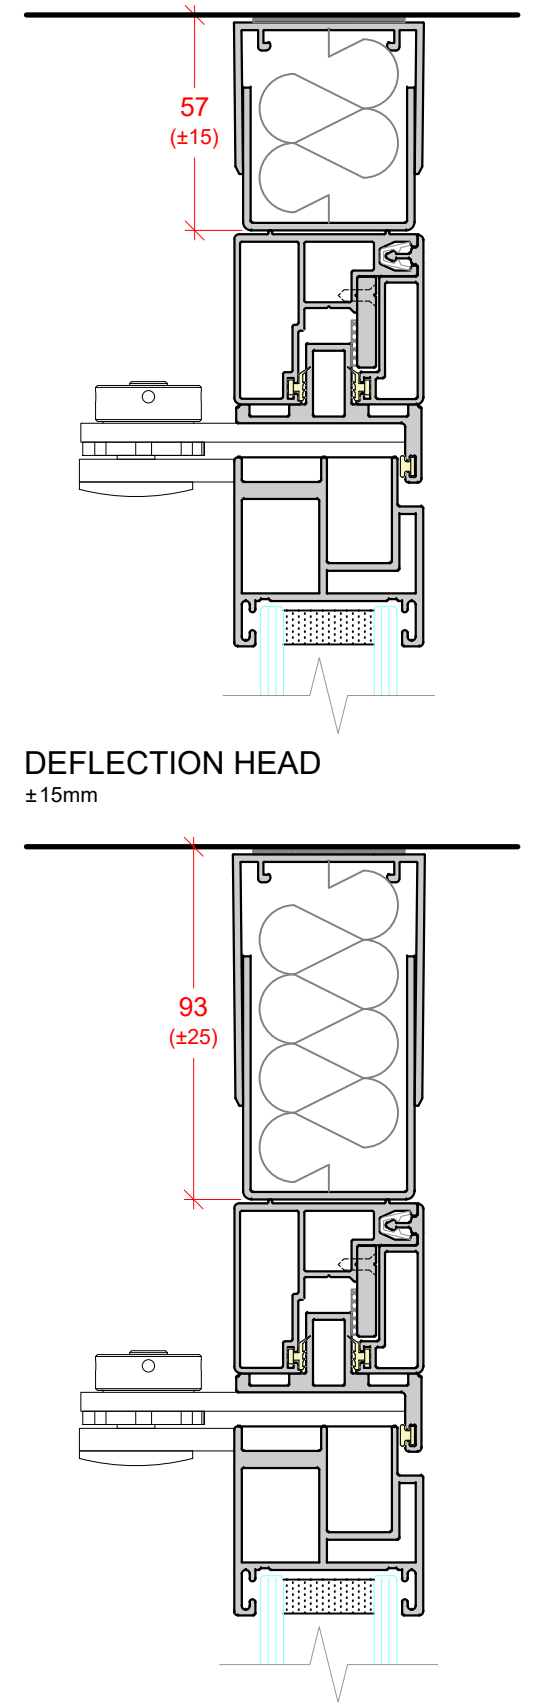

P50

SPIRALIS

CONTENTS:

PAGE 1 - GLAZING PARTITION VERTICAL SECTIONS

PAGE 2 - PIVOT DOORS VERTICAL SECTIONS

PAGE 3 - SLIDING DOORS VERTICAL SECTIONS

PAGE 4 - TECH PANELS VERTICAL SECTIONS

PAGE 5 - GLAZING PARTITION HORIZONTAL JUNCTIONS

PAGE 6 - PIVOT DOORS HORIZONTAL SECTIONS

PAGE 7 - SLIDING DOORS HORIZONTAL SECTIONS

PAGE 8 - TECH PANELS HORIZONTAL SECTIONS

SINGLE GLAZED
10mm, 10.8mm, 12mm & 12.8mm GLASS

SINGLE GLAZED
16.8mm GLASS

SINGLE GLAZED
OVER PANEL

SINGLE GLAZED
DEFLECTION HEAD ± 15mm

SINGLE GLAZED
DEFLECTION HEAD ± 25mm

SINGLE GLAZED
DEFLECTION HEAD ± 25mm

FRAMED DOUBLE GLAZED PIVOT DOOR
 36mm SEALED GLASS UNIT
 FLOOR CLOSER IF REQUIRED

FRAMED SINGLE GLAZED PIVOT DOOR
 10mm, 12mm GLASS
 FLOOR CLOSER IF REQUIRED

FRAMELESS SINGLE GLAZED PIVOT DOOR
 10mm, 12mm GLASS
 FLOOR CLOSER IF REQUIRED

SOLID PIVOT DOOR
 44mm & 54mm LEAF
 FLOOR CLOSER IF REQUIRED

DEFLECTION HEAD
 ±15mm

DEFLECTION HEAD
 ±25mm

FRAMELESS SINGLE GLAZED SLIDING DOOR
 FRAMELESS DOOR
 10mm, 12mm GLASS