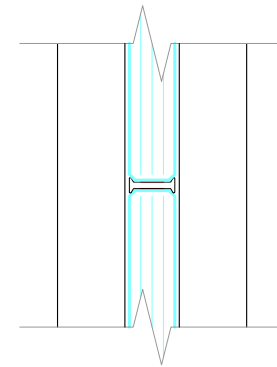

FRAMED SINGLE GLAZED SLIDING DOOR
 FRAMED DOOR WITH BRUSH SEALS
 10mm, 12mm GLASS

DEFLECTION HEAD
 ± 15mm

DEFLECTION HEAD
 ± 25mm

TECH PANEL
ALUMINIUM

TECH PANEL
TYPICAL SOLID PANEL

DEFLECTION HEAD
± 15mm

DEFLECTION HEAD
± 25mm

STANDARD WALL ABUTMENT

GLASS CORNER JOINT
POLYCARB CORNER JOINT

GLASS CORNER JOINT
ALUMINIUM CORNER JOINING STRIP

GLASS CORNER JOINT
MITRED & TAPED JOINT

GLASS CORNER JOINT
JUNCTION POST

GLASS STRAIGHT JOINT
POLYCARB STRAIGHT JOINT

GLASS STRAIGHT JOINT
ALUMINIUM STRAIGHT JOINING STRIP

GLASS STRAIGHT JOINT
TAPED JOINT

GLASS STRAIGHT JOINT
JUNCTION POST

INTEGRATED WALL ABUTMENT

GLASS 3 WAY JUNCTION
POLYCARB 3 WAY JUNCTION

GLASS 3 WAY JUNCTION
TAPED JOINT