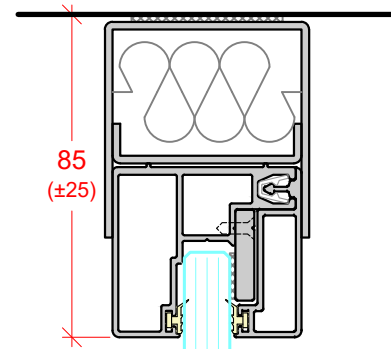

PAGE 6 - PIVOT DOORS HORIZONTAL SECTIONS

PAGE 7 - SLIDING DOORS HORIZONTAL SECTIONS

PAGE 8 - TECH PANELS HORIZONTAL SECTIONS

SINGLE GLAZED
10mm, 10.8mm, 12mm & 12.8mm GLASS

SINGLE GLAZED
16.8mm GLASS

SINGLE GLAZED
OVER PANEL

SINGLE GLAZED
DEFLECTION HEAD ± 15mm

SINGLE GLAZED
DEFLECTION HEAD ± 25mm

SINGLE GLAZED
DEFLECTION HEAD ± 25mm

FRAMED DOUBLE GLAZED PIVOT DOOR
 36mm SEALED GLASS UNIT
 FLOOR CLOSER IF REQUIRED

FRAMED SINGLE GLAZED PIVOT DOOR
 10mm, 12mm GLASS
 FLOOR CLOSER IF REQUIRED

FRAMELESS SINGLE GLAZED PIVOT DOOR
 10mm, 12mm GLASS
 FLOOR CLOSER IF REQUIRED

SOLID PIVOT DOOR
 44mm & 54mm LEAF
 FLOOR CLOSER IF REQUIRED

DEFLECTION HEAD
 ±15mm

DEFLECTION HEAD
 ±25mm

FRAMELESS SINGLE GLAZED SLIDING DOOR
 FRAMELESS DOOR
 10mm, 12mm GLASS