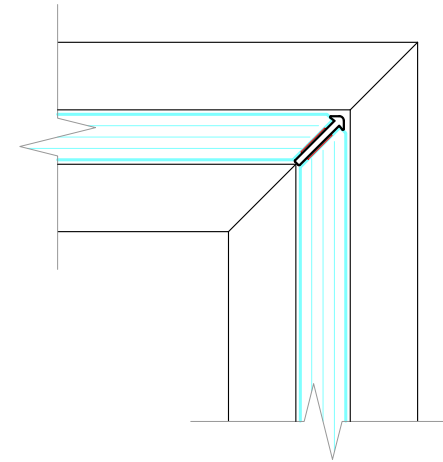

FRAMELESS SINGLE GLAZED PIVOT DOOR
 10mm, 12mm GLASS
 FLOOR CLOSER IF REQUIRED

SOLID PIVOT DOOR
 44mm & 54mm LEAF
 FLOOR CLOSER IF REQUIRED

DEFLECTION HEAD
 ±15mm

DEFLECTION HEAD
 ±25mm

FRAMELESS SINGLE GLAZED SLIDING DOOR
 FRAMELESS DOOR
 10mm, 12mm GLASS

FRAMED SINGLE GLAZED SLIDING DOOR
 FRAMED DOOR WITH BRUSH SEALS
 10mm, 12mm GLASS

DEFLECTION HEAD
 ± 15mm

DEFLECTION HEAD
 ± 25mm

TECH PANEL
ALUMINIUM

TECH PANEL
TYPICAL SOLID PANEL

DEFLECTION HEAD
± 15mm

DEFLECTION HEAD
± 25mm

STANDARD WALL ABUTMENT

GLASS CORNER JOINT
POLYCARB CORNER JOINT

GLASS CORNER JOINT
ALUMINIUM CORNER JOINING STRIP

GLASS CORNER JOINT
MITRED & TAPED JOINT

GLASS CORNER JOINT
JUNCTION POST

GLASS STRAIGHT JOINT
POLYCARB STRAIGHT JOINT

GLASS STRAIGHT JOINT
ALUMINIUM STRAIGHT JOINING STRIP

GLASS STRAIGHT JOINT
TAPED JOINT

GLASS STRAIGHT JOINT
JUNCTION POST

INTEGRATED WALL ABUTMENT

GLASS 3 WAY JUNCTION
POLYCARB 3 WAY JUNCTION

GLASS 3 WAY JUNCTION
TAPED JOINT