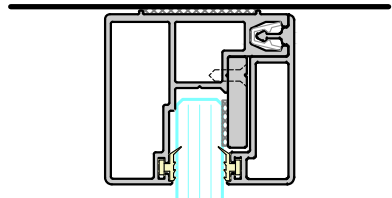

P50

SPIRALIS

CONTENTS:

PAGE 1 - GLAZING PARTITION VERTICAL SECTIONS

PAGE 2 - PIVOT DOORS VERTICAL SECTIONS

PAGE 3 - SLIDING DOORS VERTICAL SECTIONS

PAGE 4 - TECH PANELS VERTICAL SECTIONS

PAGE 5 - GLAZING PARTITION HORIZONTAL JUNCTIONS

PAGE 6 - PIVOT DOORS HORIZONTAL SECTIONS

PAGE 7 - SLIDING DOORS HORIZONTAL SECTIONS

PAGE 8 - TECH PANELS HORIZONTAL SECTIONS

SINGLE GLAZED
10mm, 10.8mm, 12mm & 12.8mm GLASS

SINGLE GLAZED
16.8mm GLASS

SINGLE GLAZED
OVER PANEL

SINGLE GLAZED
DEFLECTION HEAD ± 15mm

SINGLE GLAZED
DEFLECTION HEAD ± 25mm

SINGLE GLAZED
DEFLECTION HEAD ± 25mm

FRAMED DOUBLE GLAZED PIVOT DOOR
 36mm SEALED GLASS UNIT
 FLOOR CLOSER IF REQUIRED

FRAMED SINGLE GLAZED PIVOT DOOR
 10mm, 12mm GLASS
 FLOOR CLOSER IF REQUIRED

FRAMELESS SINGLE GLAZED PIVOT DOOR
 10mm, 12mm GLASS
 FLOOR CLOSER IF REQUIRED

SOLID PIVOT DOOR
 44mm & 54mm LEAF
 FLOOR CLOSER IF REQUIRED

DEFLECTION HEAD
 ±15mm

DEFLECTION HEAD
 ±25mm

FRAMELESS SINGLE GLAZED SLIDING DOOR
 FRAMELESS DOOR
 10mm, 12mm GLASS