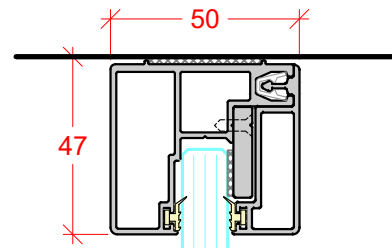

P50

SPIRALIS

CONTENTS:

PAGE 1 - GLAZING PARTITION VERTICAL SECTIONS

PAGE 2 - PIVOT DOORS VERTICAL SECTIONS

PAGE 3 - SLIDING DOORS VERTICAL SECTIONS

PAGE 4 - TECH PANELS VERTICAL SECTIONS

PAGE 5 - GLAZING PARTITION HORIZONTAL JUNCTIONS

PAGE 6 - PIVOT DOORS HORIZONTAL SECTIONS

PAGE 7 - SLIDING DOORS HORIZONTAL SECTIONS

PAGE 8 - TECH PANELS HORIZONTAL SECTIONS

SINGLE GLAZED
10mm, 10.8mm, 12mm & 12.8mm GLASS

SINGLE GLAZED
16.8mm GLASS

SINGLE GLAZED
OVER PANEL

SINGLE GLAZED
DEFLECTION HEAD ± 15mm

SINGLE GLAZED
DEFLECTION HEAD ± 25mm

SINGLE GLAZED
DEFLECTION HEAD ± 25mm

FRAMED DOUBLE GLAZED PIVOT DOOR
 36mm SEALED GLASS UNIT
 FLOOR CLOSER IF REQUIRED

FRAMED SINGLE GLAZED PIVOT DOOR
 10mm, 12mm GLASS
 FLOOR CLOSER IF REQUIRED