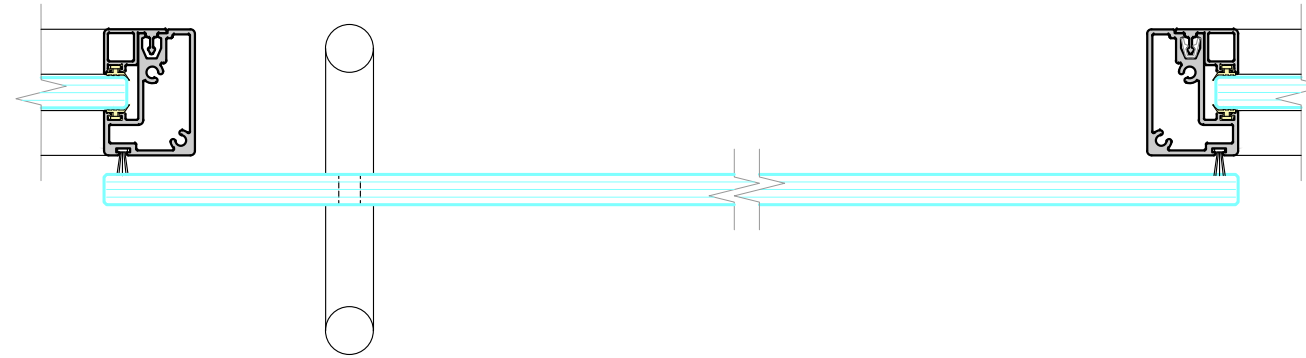

GLASS STRAIGHT JOINT
ALUMINIUM STRAIGHT JOINING STRIP

GLASS STRAIGHT JOINT
TAPED JOINT

GLASS STRAIGHT JOINT
JUNCTION POST

INTEGRATED WALL ABUTMENT

GLASS 3 WAY JUNCTION
POLYCARB 3 WAY JUNCTION

GLASS 3 WAY JUNCTION
TAPED JOINT

GLASS 3 WAY JUNCTION
JUNCTION POST

DOUBLE GLAZED PIVOT DOOR
 6mm + 6mm GLASS
 FLOOR CLOSER IF REQUIRED

FRAMELESS SINGLE GLAZED PIVOT DOOR
 10mm, 12mm GLASS
 FLOOR CLOSER IF REQUIRED

SINGLE GLAZED PIVOT DOOR
 10mm, 10.8mm, 12mm, 12.8mm GLASS
 FLOOR CLOSER IF REQUIRED

SOLID PIVOT DOOR
 44mm & 54mm LEAF
 FLOOR CLOSER IF REQUIRED

SINGLE GLAZED SLIDING DOOR
 FRAMELESS DOOR
 10mm, 12mm GLASS

SINGLE GLAZED SLIDING DOOR
 FRAMED DOOR
 10mm, 12mm GLASS

TECH PANEL
ALUMINIUM

TECH PANEL
TYPICAL SOLID PANELS