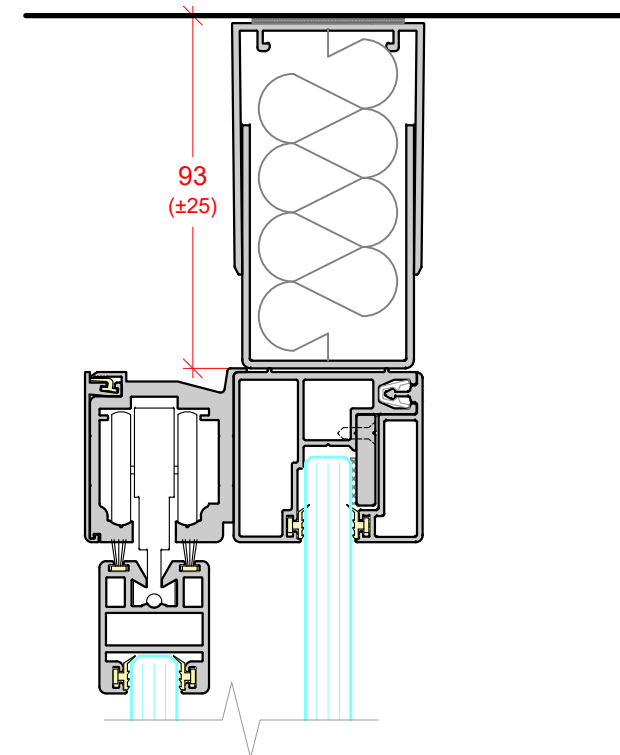

SINGLE GLAZED
DEFLECTION HEAD ± 15mm

SINGLE GLAZED
DEFLECTION HEAD ± 25mm

SINGLE GLAZED
DEFLECTION HEAD ± 25mm

FRAMED DOUBLE GLAZED PIVOT DOOR
 36mm SEALED GLASS UNIT
 FLOOR CLOSER IF REQUIRED

FRAMED SINGLE GLAZED PIVOT DOOR
 10mm, 12mm GLASS
 FLOOR CLOSER IF REQUIRED

FRAMELESS SINGLE GLAZED PIVOT DOOR
 10mm, 12mm GLASS
 FLOOR CLOSER IF REQUIRED

SOLID PIVOT DOOR
 44mm & 54mm LEAF
 FLOOR CLOSER IF REQUIRED

DEFLECTION HEAD
 ±15mm

DEFLECTION HEAD
 ±25mm

FRAMELESS SINGLE GLAZED SLIDING DOOR
 FRAMELESS DOOR
 10mm, 12mm GLASS

FRAMED SINGLE GLAZED SLIDING DOOR
 FRAMED DOOR WITH BRUSH SEALS
 10mm, 12mm GLASS

DEFLECTION HEAD
 ± 15mm

DEFLECTION HEAD
 ± 25mm

TECH PANEL
ALUMINIUM

TECH PANEL
TYPICAL SOLID PANEL

DEFLECTION HEAD
± 15mm

DEFLECTION HEAD
± 25mm