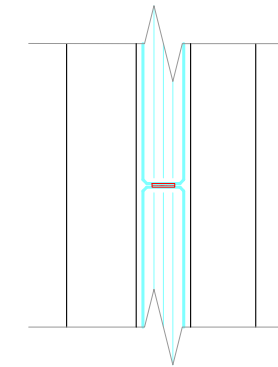

FRAMED SINGLE GLAZED SLIDING DOOR
 FRAMED DOOR WITH BRUSH SEALS
 10mm, 12mm GLASS

DEFLECTION HEAD
 ± 15mm

DEFLECTION HEAD
 ± 25mm

TECH PANEL
ALUMINIUM

TECH PANEL
TYPICAL SOLID PANEL

DEFLECTION HEAD
± 15mm

DEFLECTION HEAD
± 25mm

STANDARD WALL ABUTMENT

GLASS CORNER JOINT
POLYCARB CORNER JOINT

GLASS CORNER JOINT
ALUMINIUM CORNER JOINING STRIP

GLASS CORNER JOINT
MITRED & TAPED JOINT

GLASS CORNER JOINT
JUNCTION POST

GLASS STRAIGHT JOINT
POLYCARB STRAIGHT JOINT

GLASS STRAIGHT JOINT
ALUMINIUM STRAIGHT JOINING STRIP

GLASS STRAIGHT JOINT
TAPED JOINT

GLASS STRAIGHT JOINT
JUNCTION POST

INTEGRATED WALL ABUTMENT

GLASS 3 WAY JUNCTION
POLYCARB 3 WAY JUNCTION

GLASS 3 WAY JUNCTION
TAPED JOINT