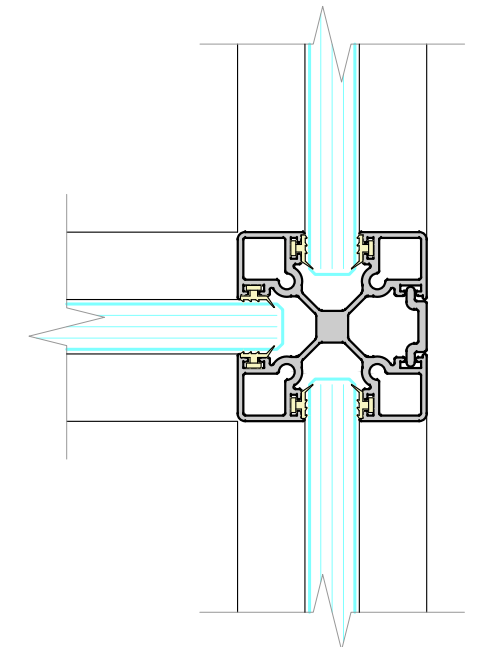

STANDARD WALL ABUTMENT

GLASS CORNER JOINT
POLYCARB CORNER JOINT

GLASS CORNER JOINT
ALUMINIUM CORNER JOINING STRIP

GLASS CORNER JOINT
MITRED & TAPED JOINT

GLASS CORNER JOINT
JUNCTION POST

GLASS STRAIGHT JOINT
POLYCARB STRAIGHT JOINT

GLASS STRAIGHT JOINT
ALUMINIUM STRAIGHT JOINING STRIP

GLASS STRAIGHT JOINT
TAPED JOINT

GLASS STRAIGHT JOINT
JUNCTION POST

INTEGRATED WALL ABUTMENT

GLASS 3 WAY JUNCTION
POLYCARB 3 WAY JUNCTION

GLASS 3 WAY JUNCTION
TAPED JOINT

GLASS 3 WAY JUNCTION
JUNCTION POST

DOUBLE GLAZED PIVOT DOOR
 6mm + 6mm GLASS
 FLOOR CLOSER IF REQUIRED

FRAMELESS SINGLE GLAZED PIVOT DOOR
 10mm, 12mm GLASS
 FLOOR CLOSER IF REQUIRED

SINGLE GLAZED PIVOT DOOR
 10mm, 10.8mm, 12mm, 12.8mm GLASS
 FLOOR CLOSER IF REQUIRED

SOLID PIVOT DOOR
 44mm & 54mm LEAF
 FLOOR CLOSER IF REQUIRED

SINGLE GLAZED SLIDING DOOR
 FRAMELESS DOOR
 10mm, 12mm GLASS

SINGLE GLAZED SLIDING DOOR
 FRAMED DOOR
 10mm, 12mm GLASS

TECH PANEL
ALUMINIUM

TECH PANEL
TYPICAL SOLID PANELS