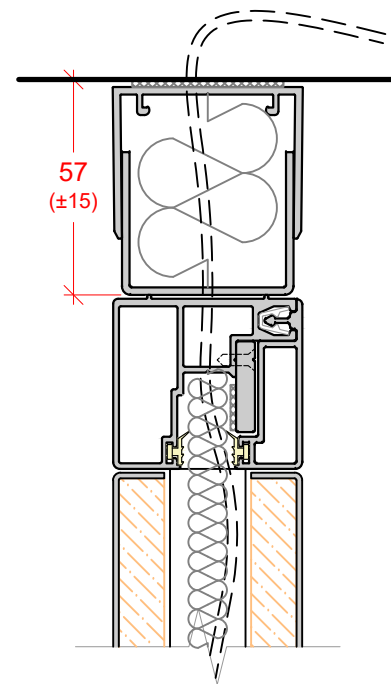

FRAMED SINGLE GLAZED SLIDING DOOR
 FRAMED DOOR WITH BRUSH SEALS
 10mm, 12mm GLASS

DEFLECTION HEAD
 ± 15mm

DEFLECTION HEAD
 ± 25mm

TECH PANEL
ALUMINIUM

TECH PANEL
TYPICAL SOLID PANEL

DEFLECTION HEAD
± 15mm

DEFLECTION HEAD
± 25mm

STANDARD WALL ABUTMENT

GLASS CORNER JOINT
POLYCARB CORNER JOINT

GLASS CORNER JOINT
ALUMINIUM CORNER JOINING STRIP

GLASS CORNER JOINT
MITRED & TAPED JOINT

GLASS CORNER JOINT
JUNCTION POST

GLASS STRAIGHT JOINT
POLYCARB STRAIGHT JOINT

GLASS STRAIGHT JOINT
ALUMINIUM STRAIGHT JOINING STRIP

GLASS STRAIGHT JOINT
TAPED JOINT

GLASS STRAIGHT JOINT
JUNCTION POST

INTEGRATED WALL ABUTMENT

GLASS 3 WAY JUNCTION
POLYCARB 3 WAY JUNCTION

GLASS 3 WAY JUNCTION
TAPED JOINT