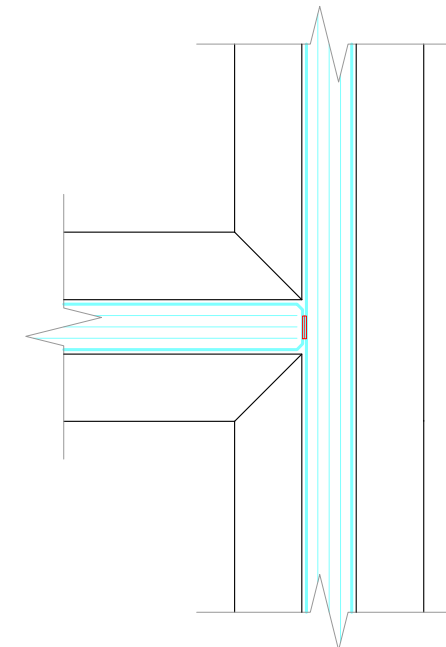

STANDARD WALL ABUTMENT

GLASS CORNER JOINT
POLYCARB CORNER JOINT

GLASS CORNER JOINT
ALUMINIUM CORNER JOINING STRIP

GLASS CORNER JOINT
MITRED & TAPED JOINT

GLASS CORNER JOINT
JUNCTION POST

GLASS STRAIGHT JOINT
POLYCARB STRAIGHT JOINT

GLASS STRAIGHT JOINT
ALUMINIUM STRAIGHT JOINING STRIP

GLASS STRAIGHT JOINT
TAPED JOINT

GLASS STRAIGHT JOINT
JUNCTION POST

INTEGRATED WALL ABUTMENT

GLASS 3 WAY JUNCTION
POLYCARB 3 WAY JUNCTION

GLASS 3 WAY JUNCTION
TAPED JOINT

GLASS 3 WAY JUNCTION
JUNCTION POST

DOUBLE GLAZED PIVOT DOOR
 6mm + 6mm GLASS
 FLOOR CLOSER IF REQUIRED

FRAMELESS SINGLE GLAZED PIVOT DOOR
 10mm, 12mm GLASS
 FLOOR CLOSER IF REQUIRED

SINGLE GLAZED PIVOT DOOR
 10mm, 10.8mm, 12mm, 12.8mm GLASS
 FLOOR CLOSER IF REQUIRED

SOLID PIVOT DOOR
 44mm & 54mm LEAF
 FLOOR CLOSER IF REQUIRED

SINGLE GLAZED SLIDING DOOR
 FRAMELESS DOOR
 10mm, 12mm GLASS

SINGLE GLAZED SLIDING DOOR
 FRAMED DOOR
 10mm, 12mm GLASS

TECH PANEL
ALUMINIUM

TECH PANEL
TYPICAL SOLID PANELS