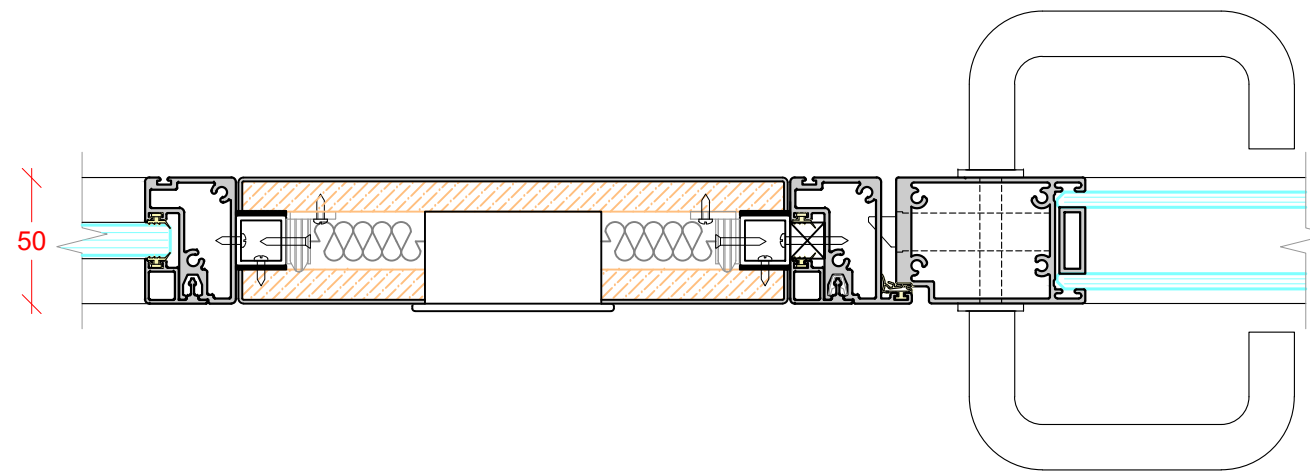

GLASS STRAIGHT JOINT
ALUMINIUM STRAIGHT JOINING STRIP

GLASS STRAIGHT JOINT
TAPED JOINT

GLASS STRAIGHT JOINT
JUNCTION POST

INTEGRATED WALL ABUTMENT

GLASS 3 WAY JUNCTION
POLYCARB 3 WAY JUNCTION

GLASS 3 WAY JUNCTION
TAPED JOINT

GLASS 3 WAY JUNCTION
JUNCTION POST

DOUBLE GLAZED PIVOT DOOR
 6mm + 6mm GLASS
 FLOOR CLOSER IF REQUIRED

FRAMELESS SINGLE GLAZED PIVOT DOOR
 10mm, 12mm GLASS
 FLOOR CLOSER IF REQUIRED

SINGLE GLAZED PIVOT DOOR
 10mm, 10.8mm, 12mm, 12.8mm GLASS
 FLOOR CLOSER IF REQUIRED

SOLID PIVOT DOOR
 44mm & 54mm LEAF
 FLOOR CLOSER IF REQUIRED

SINGLE GLAZED SLIDING DOOR
 FRAMELESS DOOR
 10mm, 12mm GLASS

SINGLE GLAZED SLIDING DOOR
 FRAMED DOOR
 10mm, 12mm GLASS

TECH PANEL
ALUMINIUM

TECH PANEL
TYPICAL SOLID PANELS