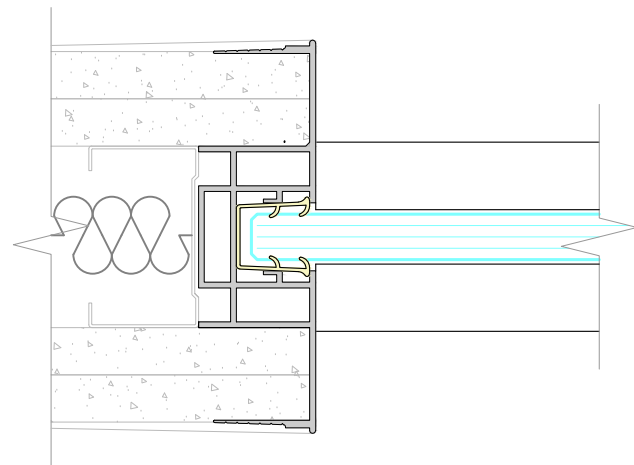

FRAMED SINGLE GLAZED SLIDING DOOR
 FRAMED DOOR WITH BRUSH SEALS
 10mm, 12mm GLASS

DEFLECTION HEAD
 ± 15mm

DEFLECTION HEAD
 ± 25mm

TECH PANEL
ALUMINIUM

TECH PANEL
TYPICAL SOLID PANEL

DEFLECTION HEAD
± 15mm

DEFLECTION HEAD
± 25mm

STANDARD WALL ABUTMENT

GLASS CORNER JOINT
POLYCARB CORNER JOINT

GLASS CORNER JOINT
ALUMINIUM CORNER JOINING STRIP

GLASS CORNER JOINT
MITRED & TAPED JOINT

GLASS CORNER JOINT
JUNCTION POST

GLASS STRAIGHT JOINT
POLYCARB STRAIGHT JOINT

GLASS STRAIGHT JOINT
ALUMINIUM STRAIGHT JOINING STRIP

GLASS STRAIGHT JOINT
TAPED JOINT

GLASS STRAIGHT JOINT
JUNCTION POST

INTEGRATED WALL ABUTMENT

GLASS 3 WAY JUNCTION
POLYCARB 3 WAY JUNCTION

GLASS 3 WAY JUNCTION
TAPED JOINT