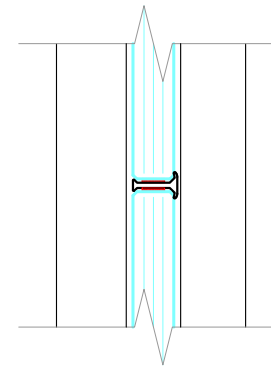

FRAMED SINGLE GLAZED SLIDING DOOR
 FRAMED DOOR WITH BRUSH SEALS
 10mm, 12mm GLASS

DEFLECTION HEAD
 ± 15mm

DEFLECTION HEAD
 ± 25mm

TECH PANEL
ALUMINIUM

TECH PANEL
TYPICAL SOLID PANEL

DEFLECTION HEAD
± 15mm

DEFLECTION HEAD
± 25mm

STANDARD WALL ABUTMENT

GLASS CORNER JOINT
POLYCARB CORNER JOINT

GLASS CORNER JOINT
ALUMINIUM CORNER JOINING STRIP

GLASS CORNER JOINT
MITRED & TAPED JOINT

GLASS CORNER JOINT
JUNCTION POST

GLASS STRAIGHT JOINT
POLYCARB STRAIGHT JOINT

GLASS STRAIGHT JOINT
ALUMINIUM STRAIGHT JOINING STRIP

GLASS STRAIGHT JOINT
TAPED JOINT

GLASS STRAIGHT JOINT
JUNCTION POST

INTEGRATED WALL ABUTMENT

GLASS 3 WAY JUNCTION
POLYCARB 3 WAY JUNCTION

GLASS 3 WAY JUNCTION
TAPED JOINT