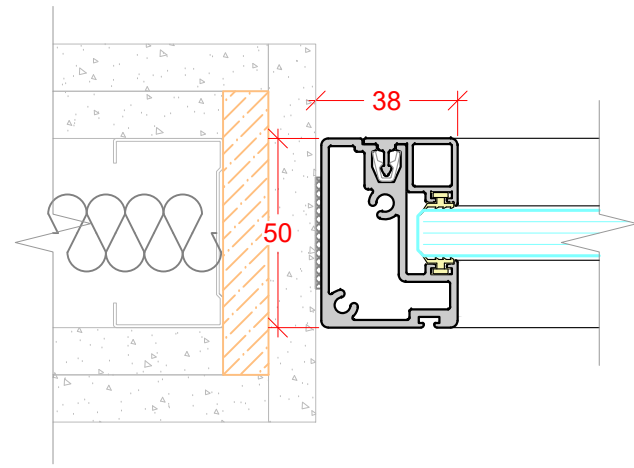

FRAMELESS SINGLE GLAZED PIVOT DOOR
 10mm, 12mm GLASS
 FLOOR CLOSER IF REQUIRED

SOLID PIVOT DOOR
 44mm & 54mm LEAF
 FLOOR CLOSER IF REQUIRED

DEFLECTION HEAD
 ±15mm

DEFLECTION HEAD
 ±25mm

FRAMELESS SINGLE GLAZED SLIDING DOOR
 FRAMELESS DOOR
 10mm, 12mm GLASS

FRAMED SINGLE GLAZED SLIDING DOOR
 FRAMED DOOR WITH BRUSH SEALS
 10mm, 12mm GLASS

DEFLECTION HEAD
 ± 15mm

DEFLECTION HEAD
 ± 25mm

TECH PANEL
ALUMINIUM

TECH PANEL
TYPICAL SOLID PANEL

DEFLECTION HEAD
± 15mm

DEFLECTION HEAD
± 25mm

STANDARD WALL ABUTMENT

GLASS CORNER JOINT
POLYCARB CORNER JOINT

GLASS CORNER JOINT
ALUMINIUM CORNER JOINING STRIP

GLASS CORNER JOINT
MITRED & TAPED JOINT

GLASS CORNER JOINT
JUNCTION POST

GLASS STRAIGHT JOINT
POLYCARB STRAIGHT JOINT

GLASS STRAIGHT JOINT
ALUMINIUM STRAIGHT JOINING STRIP

GLASS STRAIGHT JOINT
TAPED JOINT

GLASS STRAIGHT JOINT
JUNCTION POST

INTEGRATED WALL ABUTMENT

GLASS 3 WAY JUNCTION
POLYCARB 3 WAY JUNCTION

GLASS 3 WAY JUNCTION
TAPED JOINT