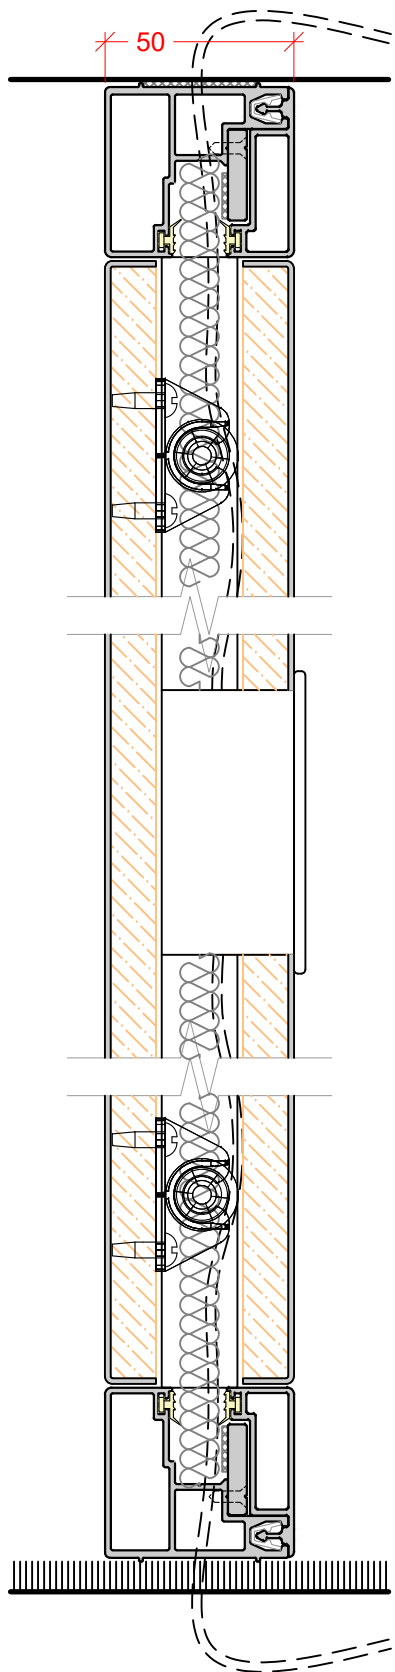

P50

SPIRALIS

CONTENTS:

PAGE 1 - GLAZING PARTITION VERTICAL SECTIONS

PAGE 2 - PIVOT DOORS VERTICAL SECTIONS

PAGE 3 - SLIDING DOORS VERTICAL SECTIONS

PAGE 4 - TECH PANELS VERTICAL SECTIONS

PAGE 5 - GLAZING PARTITION HORIZONTAL JUNCTIONS

PAGE 6 - PIVOT DOORS HORIZONTAL SECTIONS

PAGE 7 - SLIDING DOORS HORIZONTAL SECTIONS

PAGE 8 - TECH PANELS HORIZONTAL SECTIONS

SINGLE GLAZED
10mm, 10.8mm, 12mm & 12.8mm GLASS

SINGLE GLAZED
16.8mm GLASS

SINGLE GLAZED
OVER PANEL

SINGLE GLAZED
DEFLECTION HEAD ± 15mm

SINGLE GLAZED
DEFLECTION HEAD ± 25mm

SINGLE GLAZED
DEFLECTION HEAD ± 25mm

FRAMED DOUBLE GLAZED PIVOT DOOR
 36mm SEALED GLASS UNIT
 FLOOR CLOSER IF REQUIRED

FRAMED SINGLE GLAZED PIVOT DOOR
 10mm, 12mm GLASS
 FLOOR CLOSER IF REQUIRED

FRAMED SINGLE GLAZED SLIDING DOOR
 FRAMED DOOR WITH BRUSH SEALS
 10mm, 12mm GLASS

DEFLECTION HEAD
 ± 15mm

DEFLECTION HEAD
 ± 25mm

TECH PANEL
ALUMINIUM

TECH PANEL
TYPICAL SOLID PANEL

DEFLECTION HEAD
± 15mm

DEFLECTION HEAD
± 25mm