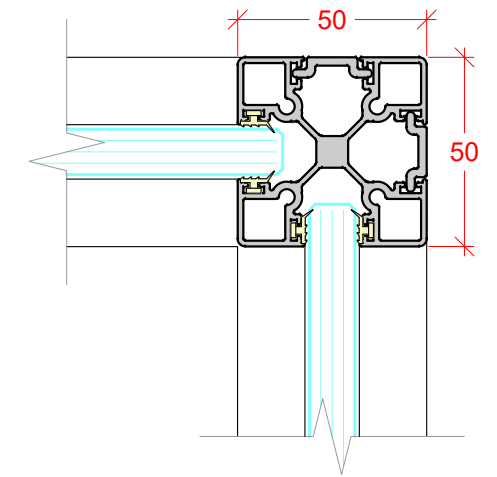

SINGLE GLAZED
DEFLECTION HEAD ± 15mm

SINGLE GLAZED
DEFLECTION HEAD ± 25mm

SINGLE GLAZED
DEFLECTION HEAD ± 25mm

FRAMED DOUBLE GLAZED PIVOT DOOR
 36mm SEALED GLASS UNIT
 FLOOR CLOSER IF REQUIRED

FRAMED SINGLE GLAZED PIVOT DOOR
 10mm, 12mm GLASS
 FLOOR CLOSER IF REQUIRED

FRAMED SINGLE GLAZED SLIDING DOOR
 FRAMED DOOR WITH BRUSH SEALS
 10mm, 12mm GLASS

DEFLECTION HEAD
 ± 15mm

DEFLECTION HEAD
 ± 25mm

TECH PANEL
ALUMINIUM

TECH PANEL
TYPICAL SOLID PANEL

DEFLECTION HEAD
± 15mm

DEFLECTION HEAD
± 25mm

STANDARD WALL ABUTMENT

GLASS CORNER JOINT
POLYCARB CORNER JOINT

GLASS CORNER JOINT
ALUMINIUM CORNER JOINING STRIP

GLASS CORNER JOINT
MITRED & TAPED JOINT

GLASS CORNER JOINT
JUNCTION POST

GLASS STRAIGHT JOINT
POLYCARB STRAIGHT JOINT

GLASS STRAIGHT JOINT
ALUMINIUM STRAIGHT JOINING STRIP

GLASS STRAIGHT JOINT
TAPED JOINT

GLASS STRAIGHT JOINT
JUNCTION POST

INTEGRATED WALL ABUTMENT

GLASS 3 WAY JUNCTION
POLYCARB 3 WAY JUNCTION

GLASS 3 WAY JUNCTION
TAPED JOINT