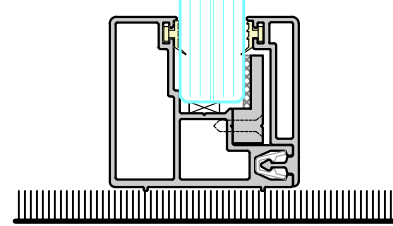

P50

SPIRALIS

CONTENTS:

PAGE 1 - GLAZING PARTITION VERTICAL SECTIONS

PAGE 2 - PIVOT DOORS VERTICAL SECTIONS

PAGE 3 - SLIDING DOORS VERTICAL SECTIONS

PAGE 4 - TECH PANELS VERTICAL SECTIONS

PAGE 5 - GLAZING PARTITION HORIZONTAL JUNCTIONS

PAGE 6 - PIVOT DOORS HORIZONTAL SECTIONS

PAGE 7 - SLIDING DOORS HORIZONTAL SECTIONS

PAGE 8 - TECH PANELS HORIZONTAL SECTIONS

SINGLE GLAZED
10mm, 10.8mm, 12mm & 12.8mm GLASS

SINGLE GLAZED
16.8mm GLASS

SINGLE GLAZED
OVER PANEL

SINGLE GLAZED
DEFLECTION HEAD ± 15mm

SINGLE GLAZED
DEFLECTION HEAD ± 25mm

SINGLE GLAZED
DEFLECTION HEAD ± 25mm

FRAMED DOUBLE GLAZED PIVOT DOOR
 36mm SEALED GLASS UNIT
 FLOOR CLOSER IF REQUIRED

FRAMED SINGLE GLAZED PIVOT DOOR
 10mm, 12mm GLASS
 FLOOR CLOSER IF REQUIRED