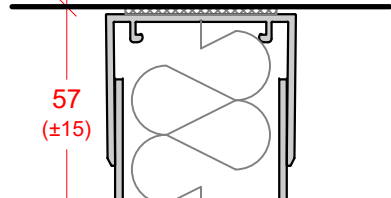

PAGE 6 - PIVOT DOORS HORIZONTAL SECTIONS

PAGE 7 - SLIDING DOORS HORIZONTAL SECTIONS

PAGE 8 - TECH PANELS HORIZONTAL SECTIONS

SINGLE GLAZED
10mm, 10.8mm, 12mm & 12.8mm GLASS

SINGLE GLAZED
16.8mm GLASS

SINGLE GLAZED
OVER PANEL

SINGLE GLAZED
DEFLECTION HEAD ± 15mm

SINGLE GLAZED
DEFLECTION HEAD ± 25mm

SINGLE GLAZED
DEFLECTION HEAD ± 25mm

FRAMED DOUBLE GLAZED PIVOT DOOR
 36mm SEALED GLASS UNIT
 FLOOR CLOSER IF REQUIRED

FRAMED SINGLE GLAZED PIVOT DOOR
 10mm, 12mm GLASS
 FLOOR CLOSER IF REQUIRED

FRAMELESS SINGLE GLAZED PIVOT DOOR
 10mm, 12mm GLASS
 FLOOR CLOSER IF REQUIRED

SOLID PIVOT DOOR
 44mm & 54mm LEAF
 FLOOR CLOSER IF REQUIRED

DEFLECTION HEAD
 ±15mm

DEFLECTION HEAD
 ±25mm

FRAMELESS SINGLE GLAZED SLIDING DOOR
 FRAMELESS DOOR
 10mm, 12mm GLASS

FRAMED SINGLE GLAZED SLIDING DOOR
 FRAMED DOOR WITH BRUSH SEALS
 10mm, 12mm GLASS

DEFLECTION HEAD
 ± 15mm

DEFLECTION HEAD
 ± 25mm

TECH PANEL
ALUMINIUM

TECH PANEL
TYPICAL SOLID PANEL

DEFLECTION HEAD
± 15mm

DEFLECTION HEAD
± 25mm