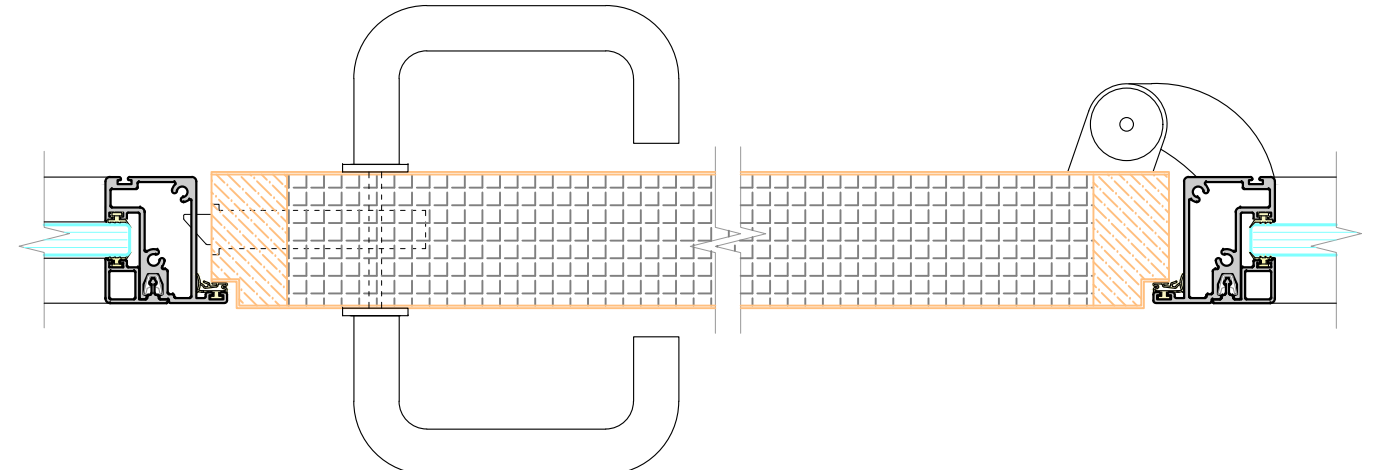

STANDARD WALL ABUTMENT

GLASS CORNER JOINT
POLYCARB CORNER JOINT

GLASS CORNER JOINT
ALUMINIUM CORNER JOINING STRIP

GLASS CORNER JOINT
MITRED & TAPED JOINT

GLASS CORNER JOINT
JUNCTION POST

GLASS STRAIGHT JOINT
POLYCARB STRAIGHT JOINT

GLASS STRAIGHT JOINT
ALUMINIUM STRAIGHT JOINING STRIP

GLASS STRAIGHT JOINT
TAPED JOINT

GLASS STRAIGHT JOINT
JUNCTION POST

INTEGRATED WALL ABUTMENT

GLASS 3 WAY JUNCTION
POLYCARB 3 WAY JUNCTION

GLASS 3 WAY JUNCTION
TAPED JOINT

GLASS 3 WAY JUNCTION
JUNCTION POST

DOUBLE GLAZED PIVOT DOOR
 6mm + 6mm GLASS
 FLOOR CLOSER IF REQUIRED

FRAMELESS SINGLE GLAZED PIVOT DOOR
 10mm, 12mm GLASS
 FLOOR CLOSER IF REQUIRED

SINGLE GLAZED PIVOT DOOR
 10mm, 10.8mm, 12mm, 12.8mm GLASS
 FLOOR CLOSER IF REQUIRED

SOLID PIVOT DOOR
 44mm & 54mm LEAF
 FLOOR CLOSER IF REQUIRED

SINGLE GLAZED SLIDING DOOR
 FRAMELESS DOOR
 10mm, 12mm GLASS

SINGLE GLAZED SLIDING DOOR
 FRAMED DOOR
 10mm, 12mm GLASS

TECH PANEL
ALUMINIUM

TECH PANEL
TYPICAL SOLID PANELS