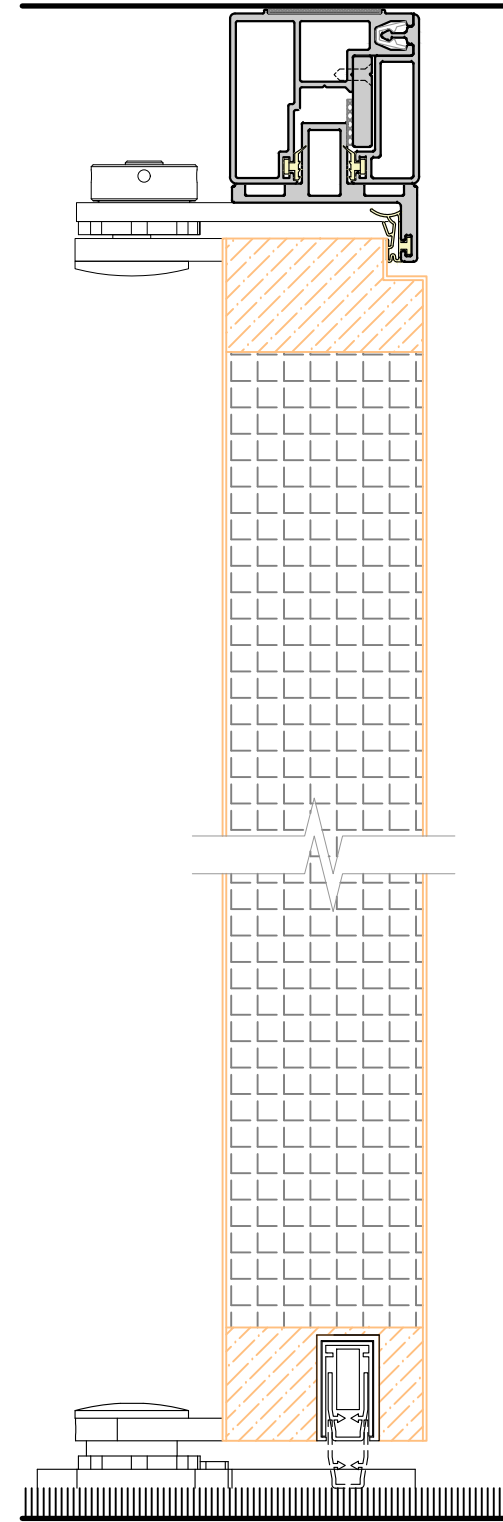

P50

SPIRALIS

CONTENTS:

PAGE 1 - GLAZING PARTITION VERTICAL SECTIONS

PAGE 2 - PIVOT DOORS VERTICAL SECTIONS

PAGE 3 - SLIDING DOORS VERTICAL SECTIONS

PAGE 4 - TECH PANELS VERTICAL SECTIONS

PAGE 5 - GLAZING PARTITION HORIZONTAL JUNCTIONS

PAGE 6 - PIVOT DOORS HORIZONTAL SECTIONS

PAGE 7 - SLIDING DOORS HORIZONTAL SECTIONS

PAGE 8 - TECH PANELS HORIZONTAL SECTIONS

SINGLE GLAZED
10mm, 10.8mm, 12mm & 12.8mm GLASS

SINGLE GLAZED
16.8mm GLASS

SINGLE GLAZED
OVER PANEL

SINGLE GLAZED
DEFLECTION HEAD ± 15mm

SINGLE GLAZED
DEFLECTION HEAD ± 25mm

SINGLE GLAZED
DEFLECTION HEAD ± 25mm

FRAMED DOUBLE GLAZED PIVOT DOOR
 36mm SEALED GLASS UNIT
 FLOOR CLOSER IF REQUIRED

FRAMED SINGLE GLAZED PIVOT DOOR
 10mm, 12mm GLASS
 FLOOR CLOSER IF REQUIRED

FRAMELESS SINGLE GLAZED PIVOT DOOR
 10mm, 12mm GLASS
 FLOOR CLOSER IF REQUIRED

SOLID PIVOT DOOR
 44mm & 54mm LEAF
 FLOOR CLOSER IF REQUIRED

DEFLECTION HEAD
 ±15mm

DEFLECTION HEAD
 ±25mm

FRAMELESS SINGLE GLAZED SLIDING DOOR
 FRAMELESS DOOR
 10mm, 12mm GLASS