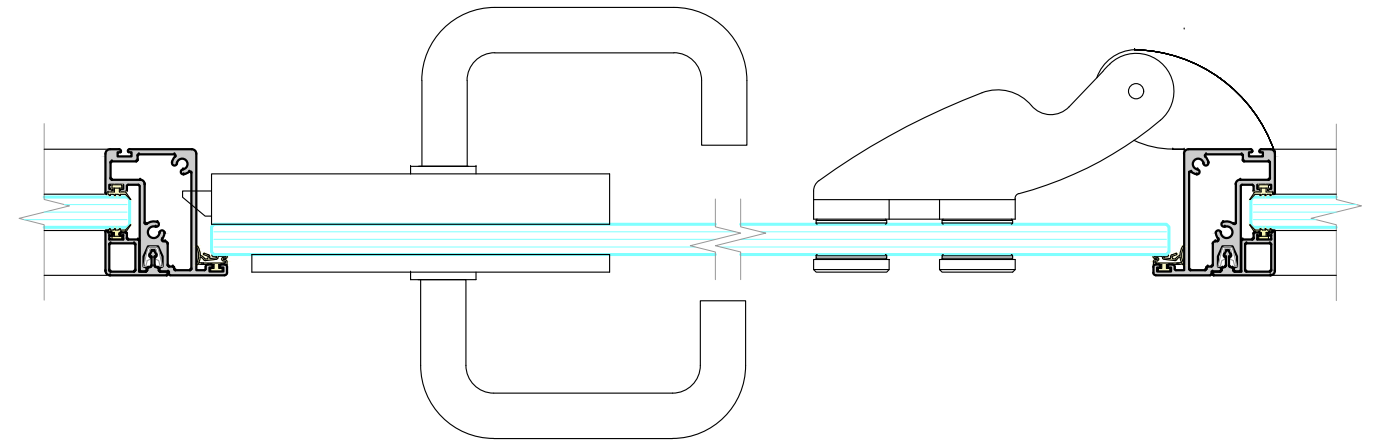

STANDARD WALL ABUTMENT

GLASS CORNER JOINT
POLYCARB CORNER JOINT

GLASS CORNER JOINT
ALUMINIUM CORNER JOINING STRIP

GLASS CORNER JOINT
MITRED & TAPED JOINT

GLASS CORNER JOINT
JUNCTION POST

GLASS STRAIGHT JOINT
POLYCARB STRAIGHT JOINT

GLASS STRAIGHT JOINT
ALUMINIUM STRAIGHT JOINING STRIP

GLASS STRAIGHT JOINT
TAPED JOINT

GLASS STRAIGHT JOINT
JUNCTION POST

INTEGRATED WALL ABUTMENT

GLASS 3 WAY JUNCTION
POLYCARB 3 WAY JUNCTION

GLASS 3 WAY JUNCTION
TAPED JOINT

GLASS 3 WAY JUNCTION
JUNCTION POST

DOUBLE GLAZED PIVOT DOOR
 6mm + 6mm GLASS
 FLOOR CLOSER IF REQUIRED

FRAMELESS SINGLE GLAZED PIVOT DOOR
 10mm, 12mm GLASS
 FLOOR CLOSER IF REQUIRED

SINGLE GLAZED PIVOT DOOR
 10mm, 10.8mm, 12mm, 12.8mm GLASS
 FLOOR CLOSER IF REQUIRED

SOLID PIVOT DOOR
 44mm & 54mm LEAF
 FLOOR CLOSER IF REQUIRED

SINGLE GLAZED SLIDING DOOR
 FRAMELESS DOOR
 10mm, 12mm GLASS

SINGLE GLAZED SLIDING DOOR
 FRAMED DOOR
 10mm, 12mm GLASS

TECH PANEL
ALUMINIUM

TECH PANEL
TYPICAL SOLID PANELS