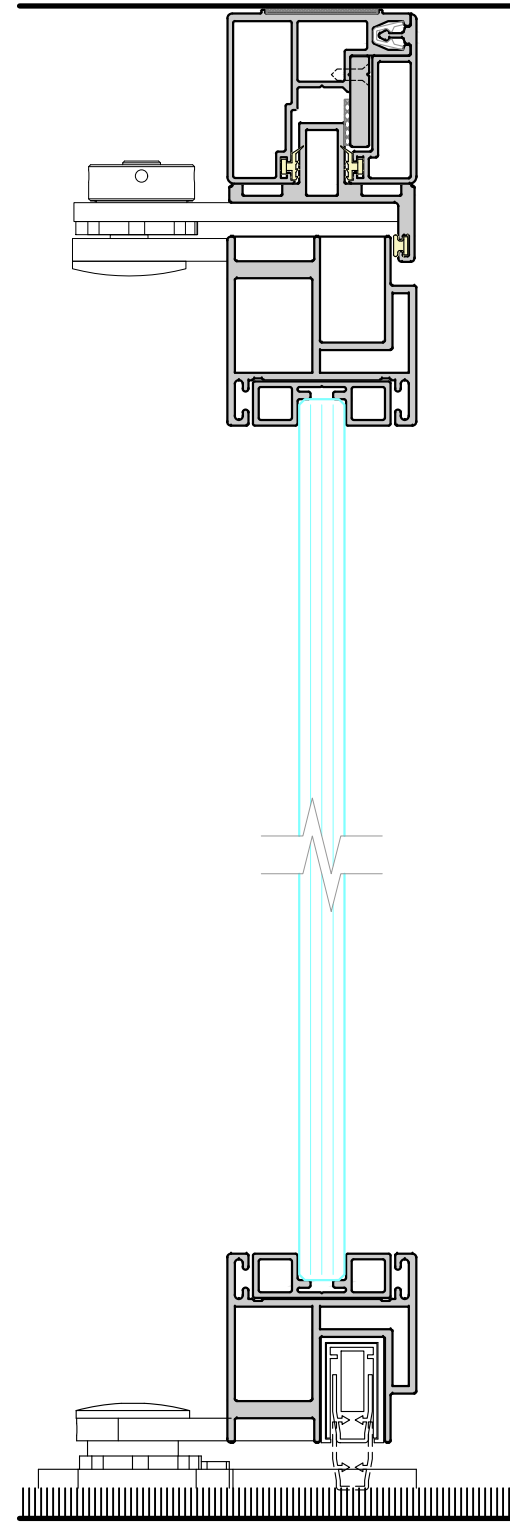

P50

SPIRALIS

CONTENTS:

PAGE 1 - GLAZING PARTITION VERTICAL SECTIONS

PAGE 2 - PIVOT DOORS VERTICAL SECTIONS

PAGE 3 - SLIDING DOORS VERTICAL SECTIONS

PAGE 4 - TECH PANELS VERTICAL SECTIONS

PAGE 5 - GLAZING PARTITION HORIZONTAL JUNCTIONS

PAGE 6 - PIVOT DOORS HORIZONTAL SECTIONS

PAGE 7 - SLIDING DOORS HORIZONTAL SECTIONS

PAGE 8 - TECH PANELS HORIZONTAL SECTIONS

SINGLE GLAZED
10mm, 10.8mm, 12mm & 12.8mm GLASS

SINGLE GLAZED
16.8mm GLASS

SINGLE GLAZED
OVER PANEL

SINGLE GLAZED
DEFLECTION HEAD ± 15mm

SINGLE GLAZED
DEFLECTION HEAD ± 25mm

SINGLE GLAZED
DEFLECTION HEAD ± 25mm

FRAMED DOUBLE GLAZED PIVOT DOOR
 36mm SEALED GLASS UNIT
 FLOOR CLOSER IF REQUIRED

FRAMED SINGLE GLAZED PIVOT DOOR
 10mm, 12mm GLASS
 FLOOR CLOSER IF REQUIRED

FRAMELESS SINGLE GLAZED PIVOT DOOR
 10mm, 12mm GLASS
 FLOOR CLOSER IF REQUIRED

SOLID PIVOT DOOR
 44mm & 54mm LEAF
 FLOOR CLOSER IF REQUIRED

DEFLECTION HEAD
 ±15mm

DEFLECTION HEAD
 ±25mm

FRAMELESS SINGLE GLAZED SLIDING DOOR
 FRAMELESS DOOR
 10mm, 12mm GLASS