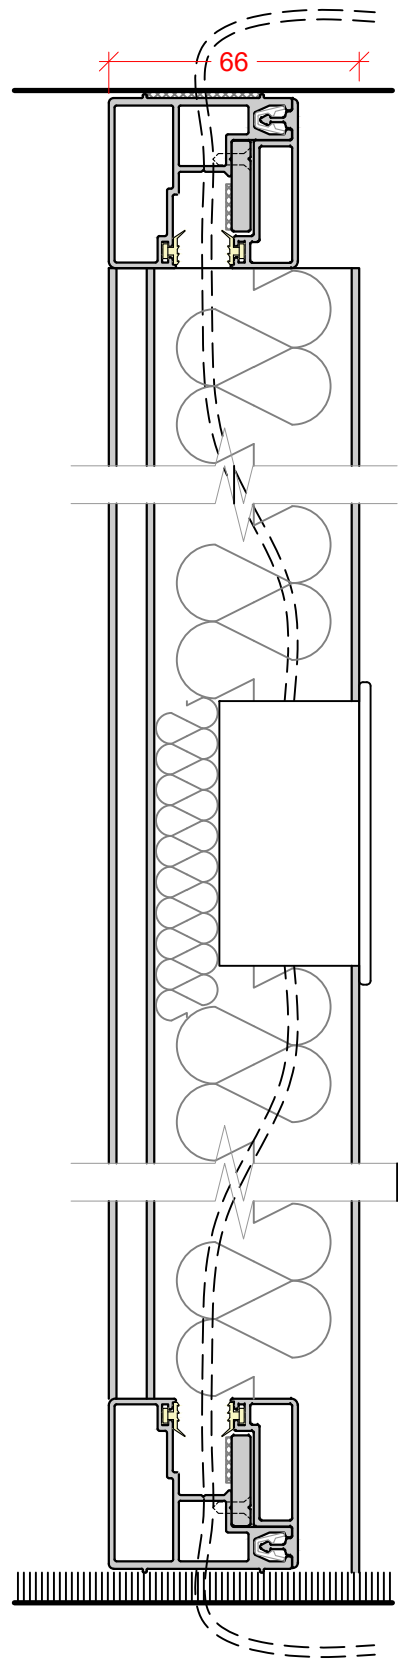

P50

SPIRALIS

CONTENTS:

PAGE 1 - GLAZING PARTITION VERTICAL SECTIONS

PAGE 2 - PIVOT DOORS VERTICAL SECTIONS

PAGE 3 - SLIDING DOORS VERTICAL SECTIONS

PAGE 4 - TECH PANELS VERTICAL SECTIONS

PAGE 5 - GLAZING PARTITION HORIZONTAL JUNCTIONS

SINGLE GLAZED
DEFLECTION HEAD ± 15mm

SINGLE GLAZED
DEFLECTION HEAD ± 25mm

SINGLE GLAZED
DEFLECTION HEAD ± 25mm

FRAMED DOUBLE GLAZED PIVOT DOOR
 36mm SEALED GLASS UNIT
 FLOOR CLOSER IF REQUIRED

FRAMED SINGLE GLAZED PIVOT DOOR
 10mm, 12mm GLASS
 FLOOR CLOSER IF REQUIRED

FRAMELESS SINGLE GLAZED PIVOT DOOR
 10mm, 12mm GLASS
 FLOOR CLOSER IF REQUIRED

SOLID PIVOT DOOR
 44mm & 54mm LEAF
 FLOOR CLOSER IF REQUIRED

DEFLECTION HEAD
 ±15mm

DEFLECTION HEAD
 ±25mm

FRAMELESS SINGLE GLAZED SLIDING DOOR
 FRAMELESS DOOR
 10mm, 12mm GLASS

FRAMED SINGLE GLAZED SLIDING DOOR
 FRAMED DOOR WITH BRUSH SEALS
 10mm, 12mm GLASS

DEFLECTION HEAD
 ± 15mm

DEFLECTION HEAD
 ± 25mm

TECH PANEL
ALUMINIUM

TECH PANEL
TYPICAL SOLID PANEL

DEFLECTION HEAD
± 15mm

DEFLECTION HEAD
± 25mm