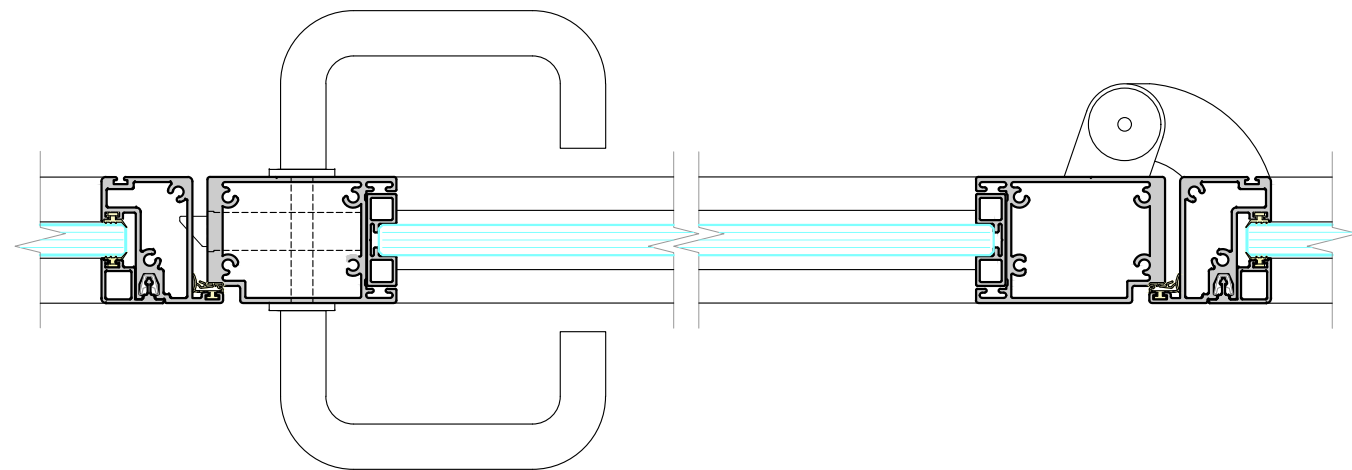

STANDARD WALL ABUTMENT

GLASS CORNER JOINT
POLYCARB CORNER JOINT

GLASS CORNER JOINT
ALUMINIUM CORNER JOINING STRIP

GLASS CORNER JOINT
MITRED & TAPED JOINT

GLASS CORNER JOINT
JUNCTION POST

GLASS STRAIGHT JOINT
POLYCARB STRAIGHT JOINT

GLASS STRAIGHT JOINT
ALUMINIUM STRAIGHT JOINING STRIP

GLASS STRAIGHT JOINT
TAPED JOINT

GLASS STRAIGHT JOINT
JUNCTION POST

INTEGRATED WALL ABUTMENT

GLASS 3 WAY JUNCTION
POLYCARB 3 WAY JUNCTION

GLASS 3 WAY JUNCTION
TAPED JOINT

GLASS 3 WAY JUNCTION
JUNCTION POST

DOUBLE GLAZED PIVOT DOOR
 6mm + 6mm GLASS
 FLOOR CLOSER IF REQUIRED

FRAMELESS SINGLE GLAZED PIVOT DOOR
 10mm, 12mm GLASS
 FLOOR CLOSER IF REQUIRED

SINGLE GLAZED PIVOT DOOR
 10mm, 10.8mm, 12mm, 12.8mm GLASS
 FLOOR CLOSER IF REQUIRED