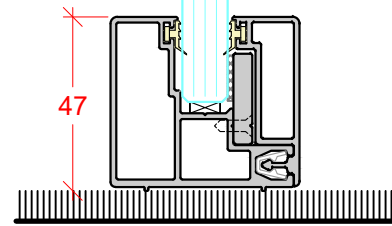

P50

SPIRALIS

CONTENTS:

PAGE 1 - GLAZING PARTITION VERTICAL SECTIONS

PAGE 2 - PIVOT DOORS VERTICAL SECTIONS

PAGE 3 - SLIDING DOORS VERTICAL SECTIONS

PAGE 4 - TECH PANELS VERTICAL SECTIONS

PAGE 5 - GLAZING PARTITION HORIZONTAL JUNCTIONS

PAGE 6 - PIVOT DOORS HORIZONTAL SECTIONS

PAGE 7 - SLIDING DOORS HORIZONTAL SECTIONS

PAGE 8 - TECH PANELS HORIZONTAL SECTIONS

SINGLE GLAZED
10mm, 10.8mm, 12mm & 12.8mm GLASS

SINGLE GLAZED
16.8mm GLASS

SINGLE GLAZED
OVER PANEL

SINGLE GLAZED
DEFLECTION HEAD ± 15mm

SINGLE GLAZED
DEFLECTION HEAD ± 25mm

SINGLE GLAZED
DEFLECTION HEAD ± 25mm

FRAMED DOUBLE GLAZED PIVOT DOOR
 36mm SEALED GLASS UNIT
 FLOOR CLOSER IF REQUIRED

FRAMED SINGLE GLAZED PIVOT DOOR
 10mm, 12mm GLASS
 FLOOR CLOSER IF REQUIRED