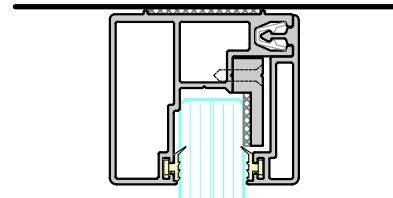

P50

SPIRALIS

CONTENTS:

PAGE 1 - GLAZING PARTITION VERTICAL SECTIONS

PAGE 2 - PIVOT DOORS VERTICAL SECTIONS

PAGE 3 - SLIDING DOORS VERTICAL SECTIONS

PAGE 4 - TECH PANELS VERTICAL SECTIONS

PAGE 5 - GLAZING PARTITION HORIZONTAL JUNCTIONS

PAGE 6 - PIVOT DOORS HORIZONTAL SECTIONS

PAGE 7 - SLIDING DOORS HORIZONTAL SECTIONS

PAGE 8 - TECH PANELS HORIZONTAL SECTIONS

SINGLE GLAZED
10mm, 10.8mm, 12mm & 12.8mm GLASS

SINGLE GLAZED
16.8mm GLASS

SINGLE GLAZED
OVER PANEL

SINGLE GLAZED
DEFLECTION HEAD ± 15mm

SINGLE GLAZED
DEFLECTION HEAD ± 25mm

SINGLE GLAZED
DEFLECTION HEAD ± 25mm

FRAMED DOUBLE GLAZED PIVOT DOOR
 36mm SEALED GLASS UNIT
 FLOOR CLOSER IF REQUIRED

FRAMED SINGLE GLAZED PIVOT DOOR
 10mm, 12mm GLASS
 FLOOR CLOSER IF REQUIRED

FRAMELESS SINGLE GLAZED PIVOT DOOR
 10mm, 12mm GLASS
 FLOOR CLOSER IF REQUIRED

SOLID PIVOT DOOR
 44mm & 54mm LEAF
 FLOOR CLOSER IF REQUIRED

DEFLECTION HEAD
 ±15mm

DEFLECTION HEAD
 ±25mm

FRAMELESS SINGLE GLAZED SLIDING DOOR
 FRAMELESS DOOR
 10mm, 12mm GLASS