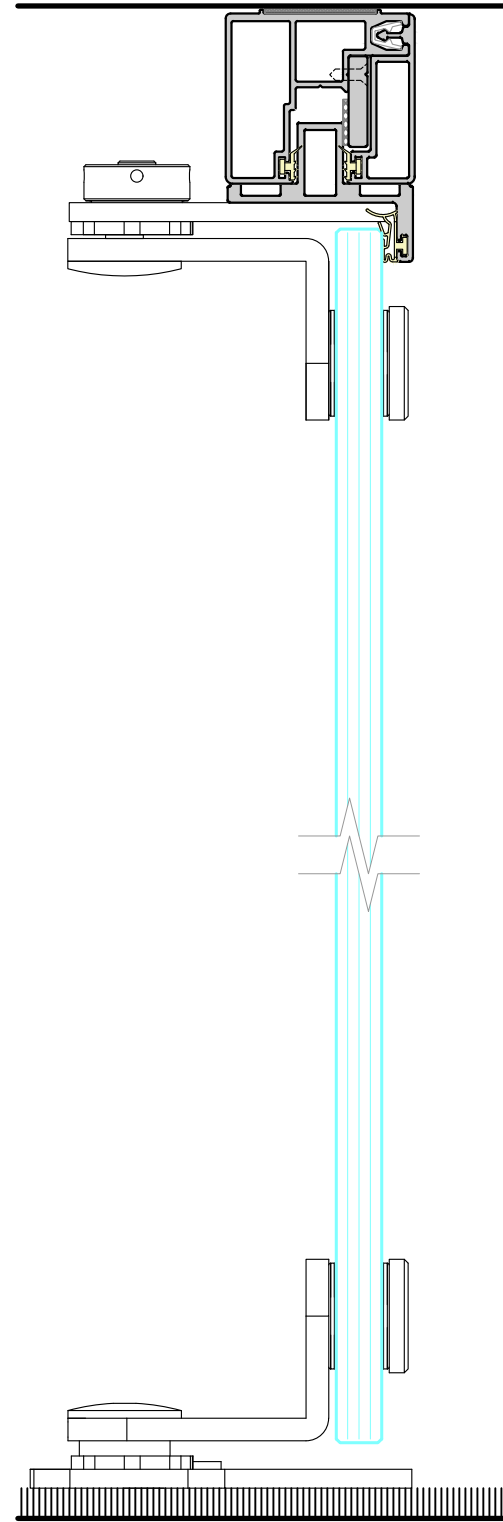

P50

SPIRALIS

CONTENTS:

PAGE 1 - GLAZING PARTITION VERTICAL SECTIONS

PAGE 2 - PIVOT DOORS VERTICAL SECTIONS

PAGE 3 - SLIDING DOORS VERTICAL SECTIONS

PAGE 4 - TECH PANELS VERTICAL SECTIONS

PAGE 5 - GLAZING PARTITION HORIZONTAL JUNCTIONS

SINGLE GLAZED
DEFLECTION HEAD ± 15mm

SINGLE GLAZED
DEFLECTION HEAD ± 25mm

SINGLE GLAZED
DEFLECTION HEAD ± 25mm

FRAMED DOUBLE GLAZED PIVOT DOOR
 36mm SEALED GLASS UNIT
 FLOOR CLOSER IF REQUIRED

FRAMED SINGLE GLAZED PIVOT DOOR
 10mm, 12mm GLASS
 FLOOR CLOSER IF REQUIRED

FRAMELESS SINGLE GLAZED PIVOT DOOR
 10mm, 12mm GLASS
 FLOOR CLOSER IF REQUIRED

SOLID PIVOT DOOR
 44mm & 54mm LEAF
 FLOOR CLOSER IF REQUIRED

DEFLECTION HEAD
 ±15mm

DEFLECTION HEAD
 ±25mm

FRAMELESS SINGLE GLAZED SLIDING DOOR
 FRAMELESS DOOR
 10mm, 12mm GLASS

FRAMED SINGLE GLAZED SLIDING DOOR
 FRAMED DOOR WITH BRUSH SEALS
 10mm, 12mm GLASS

DEFLECTION HEAD
 ± 15mm

DEFLECTION HEAD
 ± 25mm

TECH PANEL
ALUMINIUM

TECH PANEL
TYPICAL SOLID PANEL

DEFLECTION HEAD
± 15mm

DEFLECTION HEAD
± 25mm