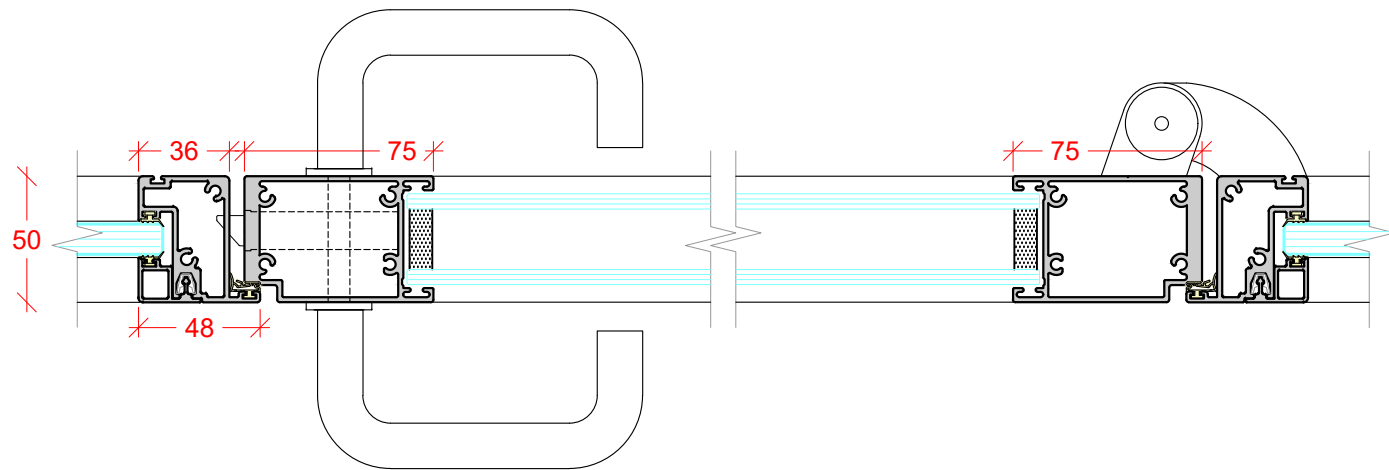

STANDARD WALL ABUTMENT

GLASS CORNER JOINT
POLYCARB CORNER JOINT

GLASS CORNER JOINT
ALUMINIUM CORNER JOINING STRIP

GLASS CORNER JOINT
MITRED & TAPED JOINT

GLASS CORNER JOINT
JUNCTION POST

GLASS STRAIGHT JOINT
POLYCARB STRAIGHT JOINT

GLASS STRAIGHT JOINT
ALUMINIUM STRAIGHT JOINING STRIP

GLASS STRAIGHT JOINT
TAPED JOINT

GLASS STRAIGHT JOINT
JUNCTION POST

INTEGRATED WALL ABUTMENT

GLASS 3 WAY JUNCTION
POLYCARB 3 WAY JUNCTION

GLASS 3 WAY JUNCTION
TAPED JOINT

GLASS 3 WAY JUNCTION
JUNCTION POST

DOUBLE GLAZED PIVOT DOOR
 6mm + 6mm GLASS
 FLOOR CLOSER IF REQUIRED

FRAMELESS SINGLE GLAZED PIVOT DOOR
 10mm, 12mm GLASS
 FLOOR CLOSER IF REQUIRED

SINGLE GLAZED PIVOT DOOR
 10mm, 10.8mm, 12mm, 12.8mm GLASS
 FLOOR CLOSER IF REQUIRED