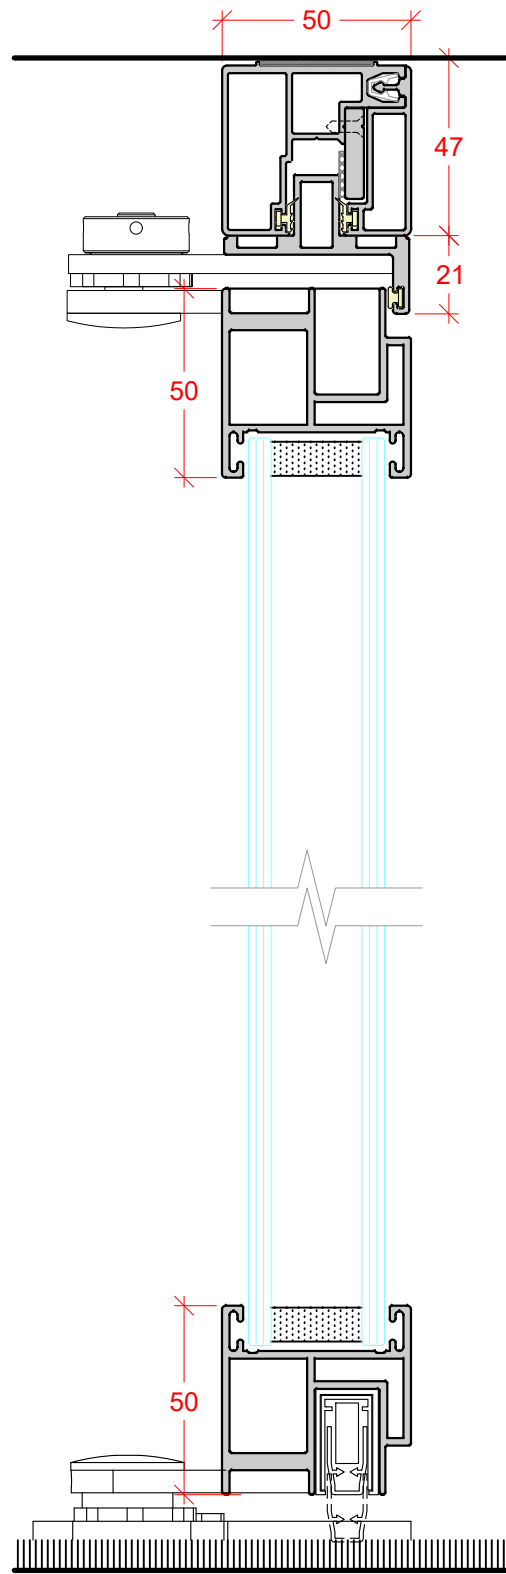

P50

SPIRALIS

CONTENTS:

PAGE 1 - GLAZING PARTITION VERTICAL SECTIONS

PAGE 2 - PIVOT DOORS VERTICAL SECTIONS

PAGE 3 - SLIDING DOORS VERTICAL SECTIONS

PAGE 4 - TECH PANELS VERTICAL SECTIONS

PAGE 5 - GLAZING PARTITION HORIZONTAL JUNCTIONS

PAGE 6 - PIVOT DOORS HORIZONTAL SECTIONS

PAGE 7 - SLIDING DOORS HORIZONTAL SECTIONS

PAGE 8 - TECH PANELS HORIZONTAL SECTIONS

SINGLE GLAZED
10mm, 10.8mm, 12mm & 12.8mm GLASS

SINGLE GLAZED
16.8mm GLASS

SINGLE GLAZED
OVER PANEL

SINGLE GLAZED
DEFLECTION HEAD ± 15mm

SINGLE GLAZED
DEFLECTION HEAD ± 25mm

SINGLE GLAZED
DEFLECTION HEAD ± 25mm

FRAMED DOUBLE GLAZED PIVOT DOOR
 36mm SEALED GLASS UNIT
 FLOOR CLOSER IF REQUIRED

FRAMED SINGLE GLAZED PIVOT DOOR
 10mm, 12mm GLASS
 FLOOR CLOSER IF REQUIRED

FRAMELESS SINGLE GLAZED PIVOT DOOR
 10mm, 12mm GLASS
 FLOOR CLOSER IF REQUIRED

SOLID PIVOT DOOR
 44mm & 54mm LEAF
 FLOOR CLOSER IF REQUIRED

DEFLECTION HEAD
 ±15mm

DEFLECTION HEAD
 ±25mm

FRAMELESS SINGLE GLAZED SLIDING DOOR
 FRAMELESS DOOR
 10mm, 12mm GLASS