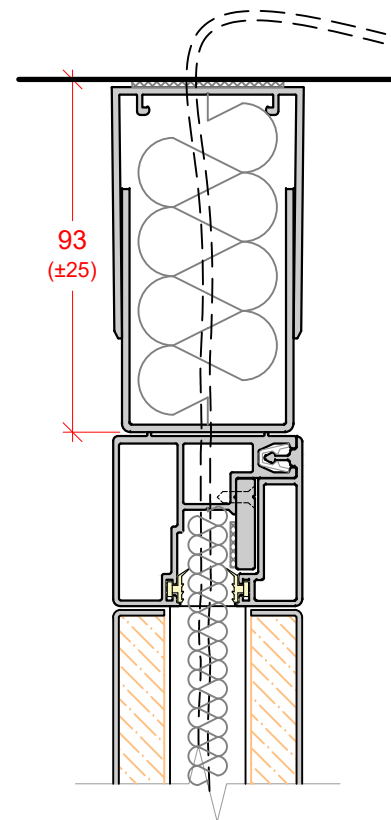

FRAMELESS SINGLE GLAZED PIVOT DOOR
 10mm, 12mm GLASS
 FLOOR CLOSER IF REQUIRED

SOLID PIVOT DOOR
 44mm & 54mm LEAF
 FLOOR CLOSER IF REQUIRED

DEFLECTION HEAD
 ±15mm

DEFLECTION HEAD
 ±25mm

FRAMELESS SINGLE GLAZED SLIDING DOOR
 FRAMELESS DOOR
 10mm, 12mm GLASS

FRAMED SINGLE GLAZED SLIDING DOOR
 FRAMED DOOR WITH BRUSH SEALS
 10mm, 12mm GLASS

DEFLECTION HEAD
 ± 15mm

DEFLECTION HEAD
 ± 25mm

TECH PANEL
ALUMINIUM

TECH PANEL
TYPICAL SOLID PANEL

DEFLECTION HEAD
± 15mm

DEFLECTION HEAD
± 25mm

STANDARD WALL ABUTMENT

GLASS CORNER JOINT
POLYCARB CORNER JOINT

GLASS CORNER JOINT
ALUMINIUM CORNER JOINING STRIP

GLASS CORNER JOINT
MITRED & TAPED JOINT

GLASS CORNER JOINT
JUNCTION POST

GLASS STRAIGHT JOINT
POLYCARB STRAIGHT JOINT

GLASS STRAIGHT JOINT
ALUMINIUM STRAIGHT JOINING STRIP

GLASS STRAIGHT JOINT
TAPED JOINT

GLASS STRAIGHT JOINT
JUNCTION POST

INTEGRATED WALL ABUTMENT

GLASS 3 WAY JUNCTION
POLYCARB 3 WAY JUNCTION

GLASS 3 WAY JUNCTION
TAPED JOINT