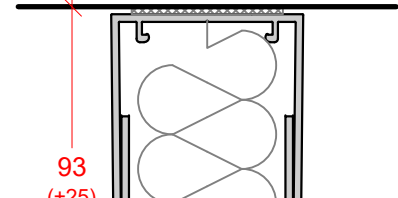

P50

SPIRALIS

CONTENTS:

PAGE 1 - GLAZING PARTITION VERTICAL SECTIONS

PAGE 2 - PIVOT DOORS VERTICAL SECTIONS

PAGE 3 - SLIDING DOORS VERTICAL SECTIONS

PAGE 4 - TECH PANELS VERTICAL SECTIONS

PAGE 5 - GLAZING PARTITION HORIZONTAL JUNCTIONS

PAGE 6 - PIVOT DOORS HORIZONTAL SECTIONS

PAGE 7 - SLIDING DOORS HORIZONTAL SECTIONS

PAGE 8 - TECH PANELS HORIZONTAL SECTIONS

SINGLE GLAZED
10mm, 10.8mm, 12mm & 12.8mm GLASS

SINGLE GLAZED
16.8mm GLASS

SINGLE GLAZED
OVER PANEL

SINGLE GLAZED
DEFLECTION HEAD ± 15mm

SINGLE GLAZED
DEFLECTION HEAD ± 25mm

SINGLE GLAZED
DEFLECTION HEAD ± 25mm

FRAMED DOUBLE GLAZED PIVOT DOOR
 36mm SEALED GLASS UNIT
 FLOOR CLOSER IF REQUIRED

FRAMED SINGLE GLAZED PIVOT DOOR
 10mm, 12mm GLASS
 FLOOR CLOSER IF REQUIRED

FRAMELESS SINGLE GLAZED PIVOT DOOR
 10mm, 12mm GLASS
 FLOOR CLOSER IF REQUIRED

SOLID PIVOT DOOR
 44mm & 54mm LEAF
 FLOOR CLOSER IF REQUIRED

DEFLECTION HEAD
 ±15mm

DEFLECTION HEAD
 ±25mm

FRAMELESS SINGLE GLAZED SLIDING DOOR
 FRAMELESS DOOR
 10mm, 12mm GLASS