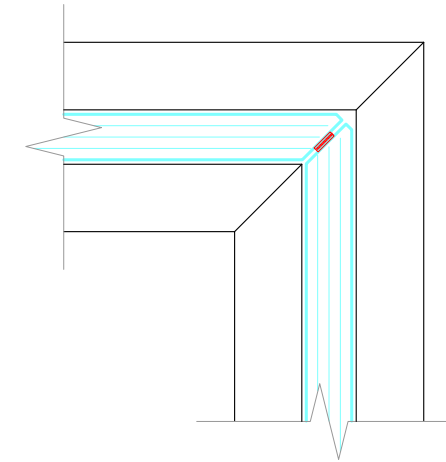

PAGE 6 - PIVOT DOORS HORIZONTAL SECTIONS

PAGE 7 - SLIDING DOORS HORIZONTAL SECTIONS

PAGE 8 - TECH PANELS HORIZONTAL SECTIONS

SINGLE GLAZED
10mm, 10.8mm, 12mm & 12.8mm GLASS

SINGLE GLAZED
16.8mm GLASS

SINGLE GLAZED
OVER PANEL

FRAMELESS SINGLE GLAZED PIVOT DOOR
 10mm, 12mm GLASS
 FLOOR CLOSER IF REQUIRED

SOLID PIVOT DOOR
 44mm & 54mm LEAF
 FLOOR CLOSER IF REQUIRED

DEFLECTION HEAD
 ±15mm

DEFLECTION HEAD
 ±25mm

FRAMELESS SINGLE GLAZED SLIDING DOOR
 FRAMELESS DOOR
 10mm, 12mm GLASS

FRAMED SINGLE GLAZED SLIDING DOOR
 FRAMED DOOR WITH BRUSH SEALS
 10mm, 12mm GLASS

DEFLECTION HEAD
 ± 15mm

DEFLECTION HEAD
 ± 25mm

TECH PANEL
ALUMINIUM

TECH PANEL
TYPICAL SOLID PANEL

DEFLECTION HEAD
± 15mm

DEFLECTION HEAD
± 25mm

STANDARD WALL ABUTMENT

GLASS CORNER JOINT
POLYCARB CORNER JOINT

GLASS CORNER JOINT
ALUMINIUM CORNER JOINING STRIP

GLASS CORNER JOINT
MITRED & TAPED JOINT

GLASS CORNER JOINT
JUNCTION POST

GLASS STRAIGHT JOINT
POLYCARB STRAIGHT JOINT