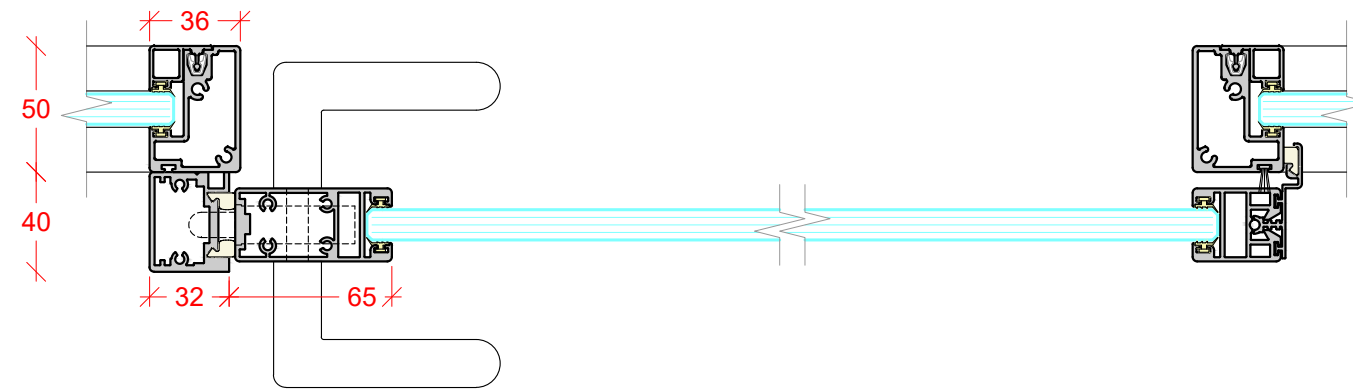

GLASS STRAIGHT JOINT
ALUMINIUM STRAIGHT JOINING STRIP

GLASS STRAIGHT JOINT
TAPED JOINT

GLASS STRAIGHT JOINT
JUNCTION POST

INTEGRATED WALL ABUTMENT

GLASS 3 WAY JUNCTION
POLYCARB 3 WAY JUNCTION

GLASS 3 WAY JUNCTION
TAPED JOINT

GLASS 3 WAY JUNCTION
JUNCTION POST

DOUBLE GLAZED PIVOT DOOR
 6mm + 6mm GLASS
 FLOOR CLOSER IF REQUIRED

FRAMELESS SINGLE GLAZED PIVOT DOOR
 10mm, 12mm GLASS
 FLOOR CLOSER IF REQUIRED

SINGLE GLAZED PIVOT DOOR
 10mm, 10.8mm, 12mm, 12.8mm GLASS
 FLOOR CLOSER IF REQUIRED

SOLID PIVOT DOOR
 44mm & 54mm LEAF
 FLOOR CLOSER IF REQUIRED

SINGLE GLAZED SLIDING DOOR
 FRAMELESS DOOR
 10mm, 12mm GLASS

SINGLE GLAZED SLIDING DOOR
 FRAMED DOOR
 10mm, 12mm GLASS

TECH PANEL
ALUMINIUM

TECH PANEL
TYPICAL SOLID PANELS