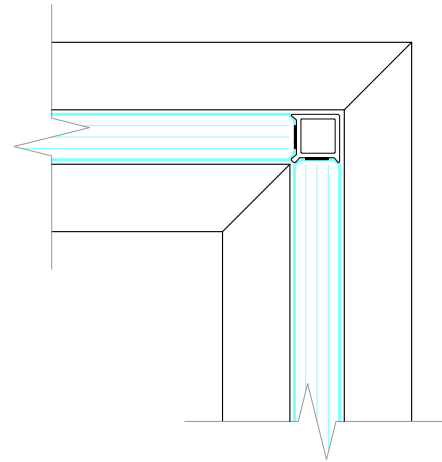

FRAMELESS SINGLE GLAZED PIVOT DOOR
 10mm, 12mm GLASS
 FLOOR CLOSER IF REQUIRED

SOLID PIVOT DOOR
 44mm & 54mm LEAF
 FLOOR CLOSER IF REQUIRED

DEFLECTION HEAD
 ±15mm

DEFLECTION HEAD
 ±25mm

FRAMELESS SINGLE GLAZED SLIDING DOOR
 FRAMELESS DOOR
 10mm, 12mm GLASS

FRAMED SINGLE GLAZED SLIDING DOOR
 FRAMED DOOR WITH BRUSH SEALS
 10mm, 12mm GLASS

DEFLECTION HEAD
 ± 15mm

DEFLECTION HEAD
 ± 25mm

TECH PANEL
ALUMINIUM

TECH PANEL
TYPICAL SOLID PANEL

DEFLECTION HEAD
± 15mm

DEFLECTION HEAD
± 25mm

STANDARD WALL ABUTMENT

GLASS CORNER JOINT
POLYCARB CORNER JOINT

GLASS CORNER JOINT
ALUMINIUM CORNER JOINING STRIP

GLASS CORNER JOINT
MITRED & TAPED JOINT

GLASS CORNER JOINT
JUNCTION POST

GLASS STRAIGHT JOINT
POLYCARB STRAIGHT JOINT

GLASS STRAIGHT JOINT
ALUMINIUM STRAIGHT JOINING STRIP

GLASS STRAIGHT JOINT
TAPED JOINT

GLASS STRAIGHT JOINT
JUNCTION POST

INTEGRATED WALL ABUTMENT

GLASS 3 WAY JUNCTION
POLYCARB 3 WAY JUNCTION

GLASS 3 WAY JUNCTION
TAPED JOINT