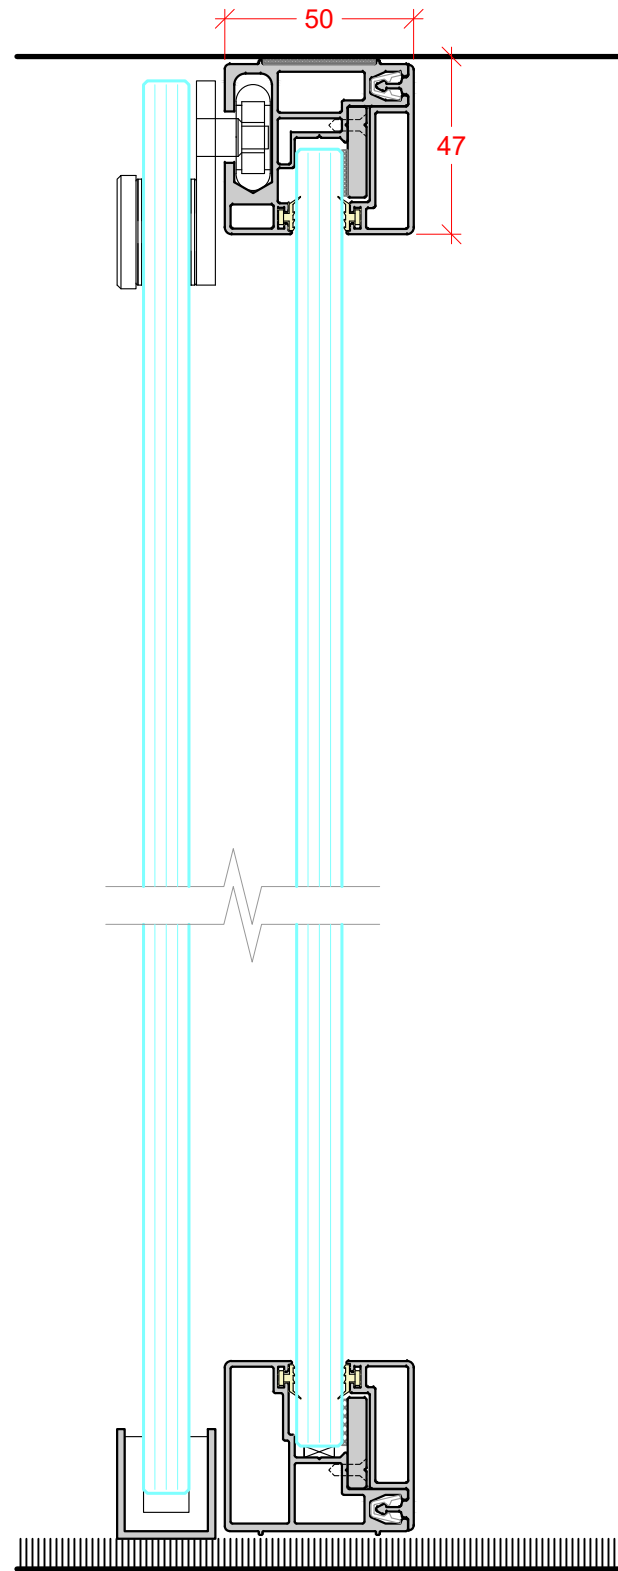

P50

SPIRALIS

CONTENTS:

PAGE 1 - GLAZING PARTITION VERTICAL SECTIONS

PAGE 2 - PIVOT DOORS VERTICAL SECTIONS

PAGE 3 - SLIDING DOORS VERTICAL SECTIONS

PAGE 4 - TECH PANELS VERTICAL SECTIONS

PAGE 5 - GLAZING PARTITION HORIZONTAL JUNCTIONS

SINGLE GLAZED
DEFLECTION HEAD ± 15mm

SINGLE GLAZED
DEFLECTION HEAD ± 25mm

SINGLE GLAZED
DEFLECTION HEAD ± 25mm

FRAMED DOUBLE GLAZED PIVOT DOOR
 36mm SEALED GLASS UNIT
 FLOOR CLOSER IF REQUIRED

FRAMED SINGLE GLAZED PIVOT DOOR
 10mm, 12mm GLASS
 FLOOR CLOSER IF REQUIRED

FRAMELESS SINGLE GLAZED PIVOT DOOR
 10mm, 12mm GLASS
 FLOOR CLOSER IF REQUIRED

SOLID PIVOT DOOR
 44mm & 54mm LEAF
 FLOOR CLOSER IF REQUIRED

DEFLECTION HEAD
 ±15mm

DEFLECTION HEAD
 ±25mm

FRAMELESS SINGLE GLAZED SLIDING DOOR
 FRAMELESS DOOR
 10mm, 12mm GLASS

FRAMED SINGLE GLAZED SLIDING DOOR
 FRAMED DOOR WITH BRUSH SEALS
 10mm, 12mm GLASS

DEFLECTION HEAD
 ± 15mm

DEFLECTION HEAD
 ± 25mm

TECH PANEL
ALUMINIUM

TECH PANEL
TYPICAL SOLID PANEL

DEFLECTION HEAD
± 15mm

DEFLECTION HEAD
± 25mm