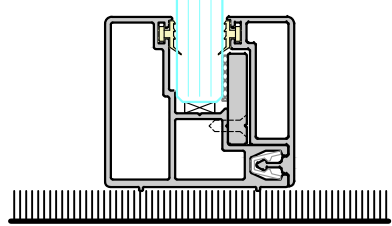

PAGE 6 - PIVOT DOORS HORIZONTAL SECTIONS

PAGE 7 - SLIDING DOORS HORIZONTAL SECTIONS

PAGE 8 - TECH PANELS HORIZONTAL SECTIONS

SINGLE GLAZED
10mm, 10.8mm, 12mm & 12.8mm GLASS

SINGLE GLAZED
16.8mm GLASS

SINGLE GLAZED
OVER PANEL

SINGLE GLAZED
DEFLECTION HEAD ± 15mm

SINGLE GLAZED
DEFLECTION HEAD ± 25mm

SINGLE GLAZED
DEFLECTION HEAD ± 25mm

FRAMED DOUBLE GLAZED PIVOT DOOR
 36mm SEALED GLASS UNIT
 FLOOR CLOSER IF REQUIRED

FRAMED SINGLE GLAZED PIVOT DOOR
 10mm, 12mm GLASS
 FLOOR CLOSER IF REQUIRED

FRAMELESS SINGLE GLAZED PIVOT DOOR
 10mm, 12mm GLASS
 FLOOR CLOSER IF REQUIRED

SOLID PIVOT DOOR
 44mm & 54mm LEAF
 FLOOR CLOSER IF REQUIRED

DEFLECTION HEAD
 ±15mm

DEFLECTION HEAD
 ±25mm

FRAMELESS SINGLE GLAZED SLIDING DOOR
 FRAMELESS DOOR
 10mm, 12mm GLASS